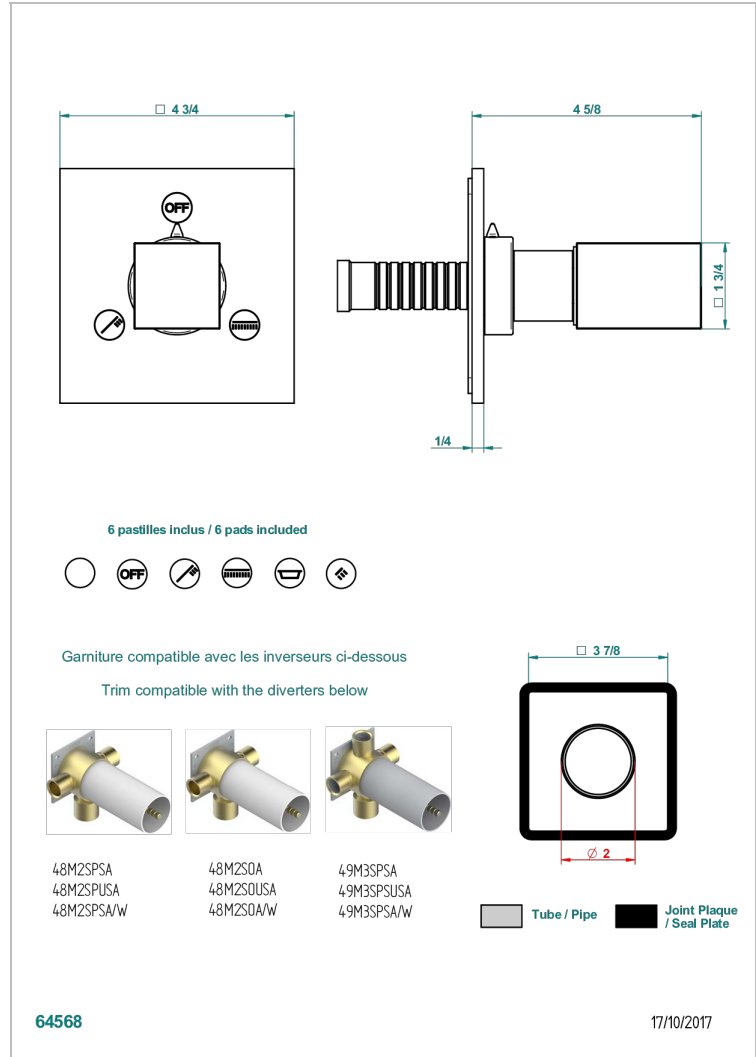

# BEYOND CRYSTAL - CHAMPAGNE CRYSTAL

U6J-48M2SB

Trim for wall mounted diverter - 2 ways ref.48M2 & 3 ways ref.49M3

## CHARACTERISTIC

- Beyond Crystal - Champagne crystal
- Trim for wall mounted diverter - 2 ways ref.48M2 & 3 ways ref.49M3

## RELATED SKU'S

- Ref. G00-48M2SOUSA Wall mounted 3-way diverter with ceramic cartridge for concealed installation- 1 inlet 3/4" and 2 outlets 1/2" without shared ports no stop position - no trim
- Ref. G00-48M2SPSUSA Wall mounted 3-way diverter with ceramic cartridge for concealed installation- 1 inlet 3/4" and 2 outlets 1/2" with positive top, no shared ports - no trim
- Ref. G00-49M3SPSUSA Wall mounted 4-way diverter with ceramic cartridge for concealed installation- 1 inlet 3/4" and 3 outlets 1/2" with positive top, no shared ports - no trim