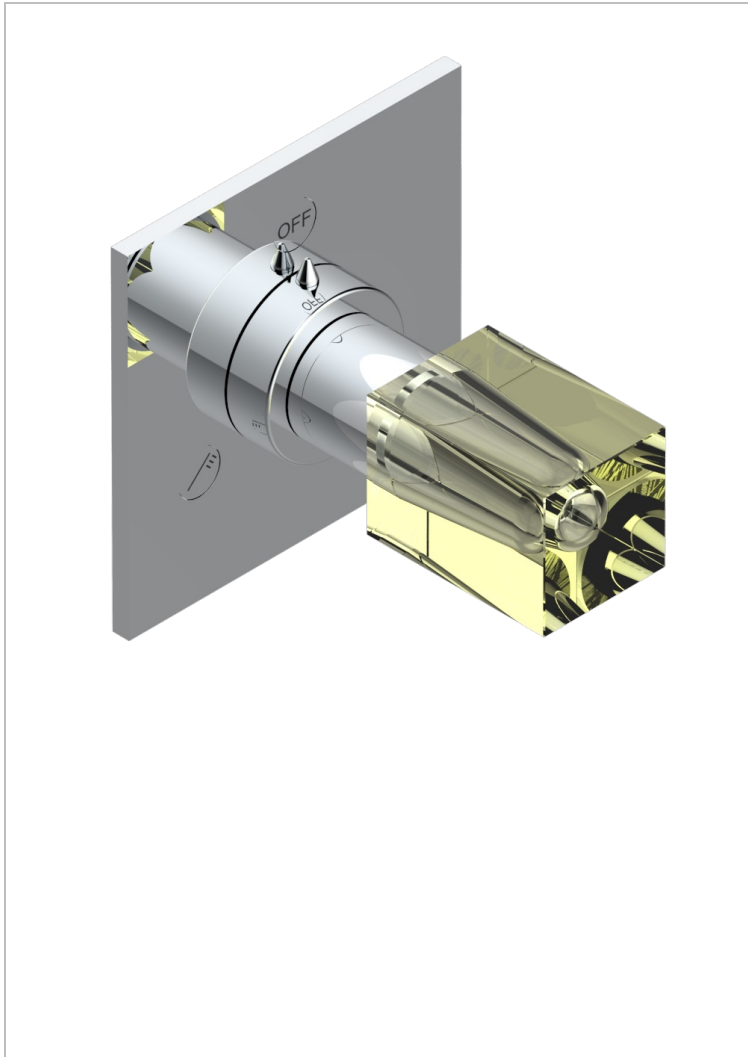

# BEYOND CRYSTAL - CHAMPAGNE CRYSTAL

U6J-48M2SB

Trim for wall mounted diverter - 2 ways ref.48M2 & 3 ways ref.49M3

## CHARACTERISTIC

- Beyond Crystal - Champagne crystal
- Trim for wall mounted diverter - 2 ways ref.48M2 & 3 ways ref.49M3

## RELATED SKU'S

- Ref. G00-48M2SOUSA Wall mounted 3-way diverter with ceramic cartridge for concealed installation- 1 inlet 3/4" and 2 outlets 1/2" without shared ports no stop position - no trim
- Ref. G00-48M2SPSUSA Wall mounted 3-way diverter with ceramic cartridge for concealed installation- 1 inlet 3/4" and 2 outlets 1/2" with positive top, no shared ports - no trim
- Ref. G00-49M3SPSUSA Wall mounted 4-way diverter with ceramic cartridge for concealed installation- 1 inlet 3/4" and 3 outlets 1/2" with positive top, no shared ports - no trim