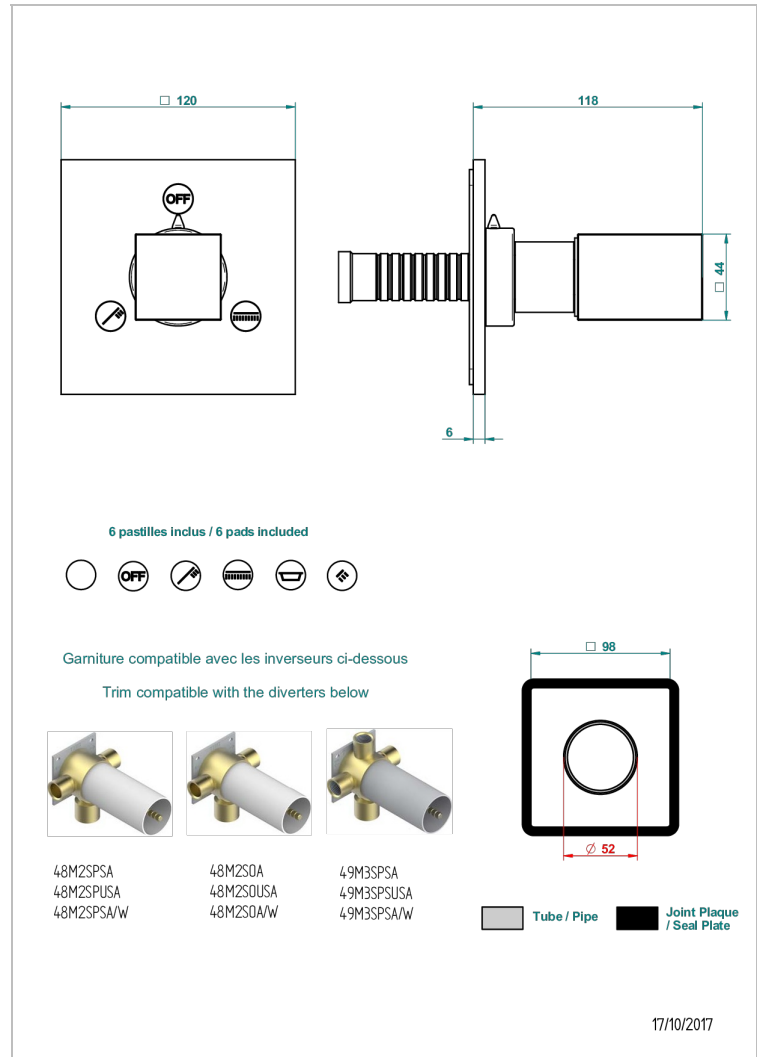

# BEYOND CRYSTAL - CRISTAL DE COLOR CHAMPAN

U6J-48M2SB

Trim for wall mounted diverter, 2 ways - ref. 48M2 and 3 ways - ref. 49M3

## CARACTERÍSTICAS

- Beyond Crystal - Cristal de color champán
- Trim for wall mounted diverter, 2 ways - ref. 48M2 and 3 ways - ref. 49M3

## PRODUCTOS RELACIONADOS

- Ref. G00-48M2SOA Wall mounted 3-way diverter with ceramic cartridge for concealed installation- 1 inlet 3/4" and 2 outlets 1/2" without stop position, without trim
- Ref. G00-48M2SPSA Wall mounted 3-way diverter with ceramic cartridge for concealed installation, 1 inlet 3/4" and 2 outlets 1/2" with stop position, without trim
- Ref. G00-49M3SPSA Wall mounted 4-way diverter with ceramic cartridge for concealed installation- 1 inlet 3/4" and 3 outlets 1/2" with stop position, without trim