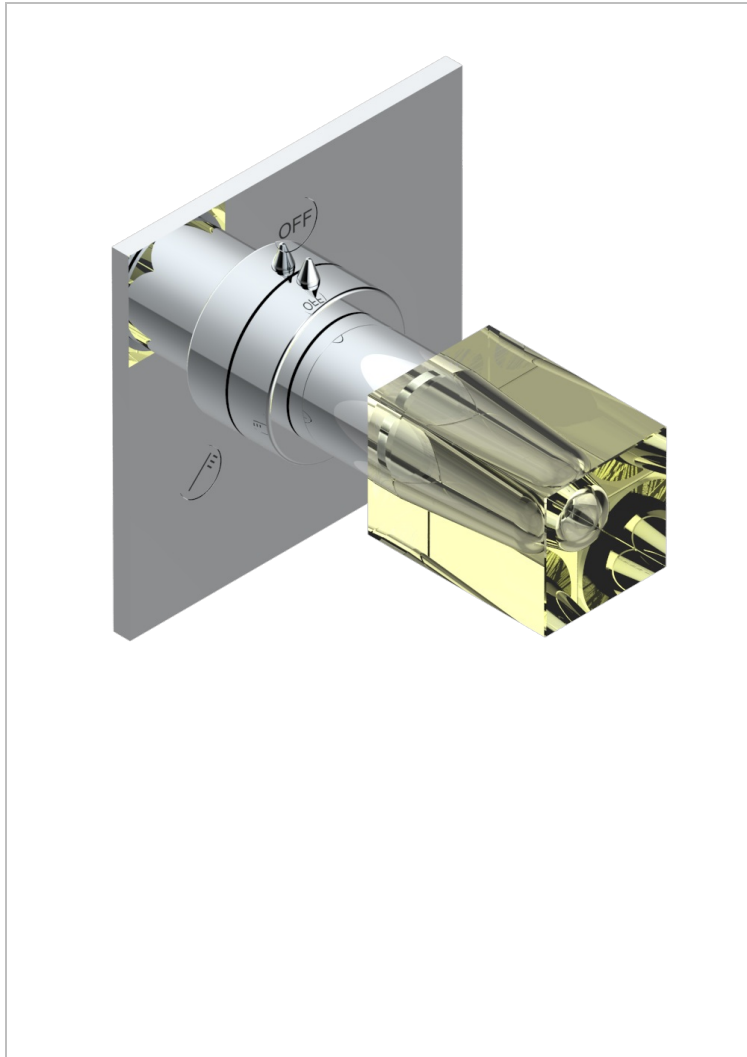

# BEYOND CRYSTAL - CRISTAL DE COLOR CHAMPAN

U6J-48M2SB

Trim for wall mounted diverter, 2 ways - ref. 48M2 and 3 ways - ref. 49M3

## CARACTERÍSTICAS

- Beyond Crystal - Cristal de color champán
- Trim for wall mounted diverter, 2 ways - ref. 48M2 and 3 ways - ref. 49M3

## PRODUCTOS RELACIONADOS

- Ref. G00-48M2SOA Wall mounted 3-way diverter with ceramic cartridge for concealed installation- 1 inlet 3/4" and 2 outlets 1/2" without stop position, without trim
- Ref. G00-48M2SPSA Wall mounted 3-way diverter with ceramic cartridge for concealed installation, 1 inlet 3/4" and 2 outlets 1/2" with stop position, without trim
- Ref. G00-49M3SPSA Wall mounted 4-way diverter with ceramic cartridge for concealed installation- 1 inlet 3/4" and 3 outlets 1/2" with stop position, without trim