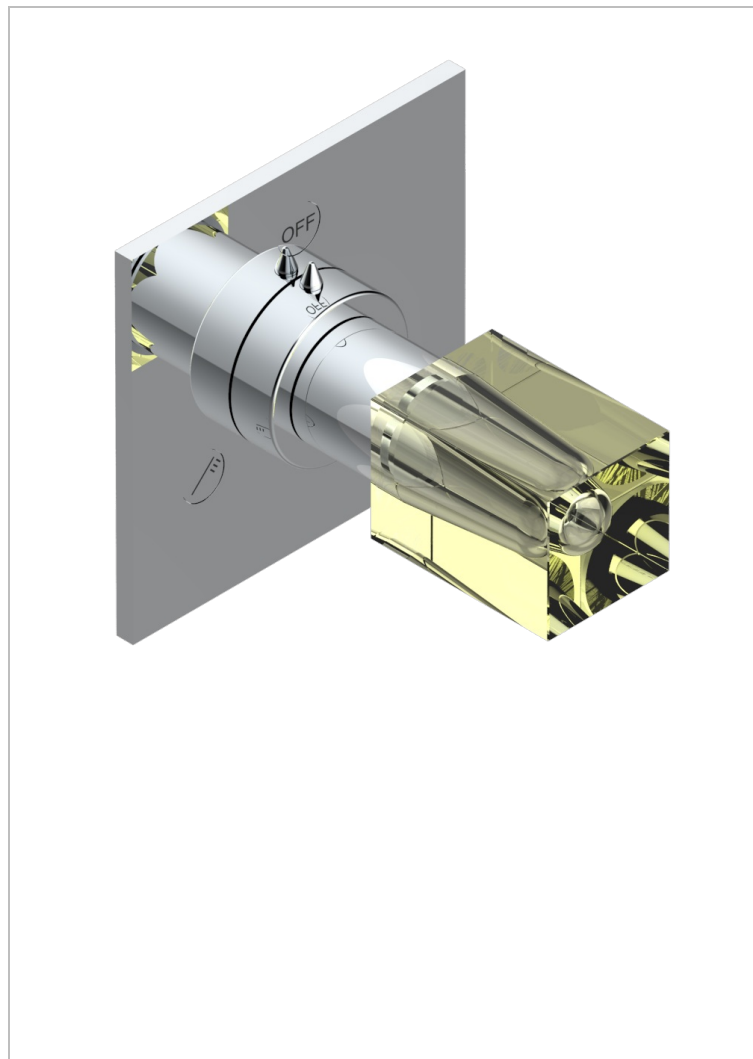

BEYOND CRYSTAL - CHAMPAGNE CRYSTAL

U6J-48M2SB

Trim for wall mounted diverter, 2 ways - ref. 48M2 and 3 ways - ref. 49M3

CHARACTERISTIC

- Beyond Crystal - Champagne crystal
- Trim for wall mounted diverter, 2 ways - ref. 48M2 and 3 ways - ref. 49M3

RELATED SKU'S

- Ref. G00-48M2SOA Wall mounted 3-way diverter with ceramic cartridge for concealed installation- 1 inlet 3/4" and 2 outlets 1/2" without stop position, without trim
- Ref. G00-48M2SPSA Wall mounted 3-way diverter with ceramic cartridge for concealed installation, 1 inlet 3/4" and 2 outlets 1/2" with stop position, without trim
- Ref. G00-49M3SPSA Wall mounted 4-way diverter with ceramic cartridge for concealed installation- 1 inlet 3/4" and 3 outlets 1/2" with stop position, without trim