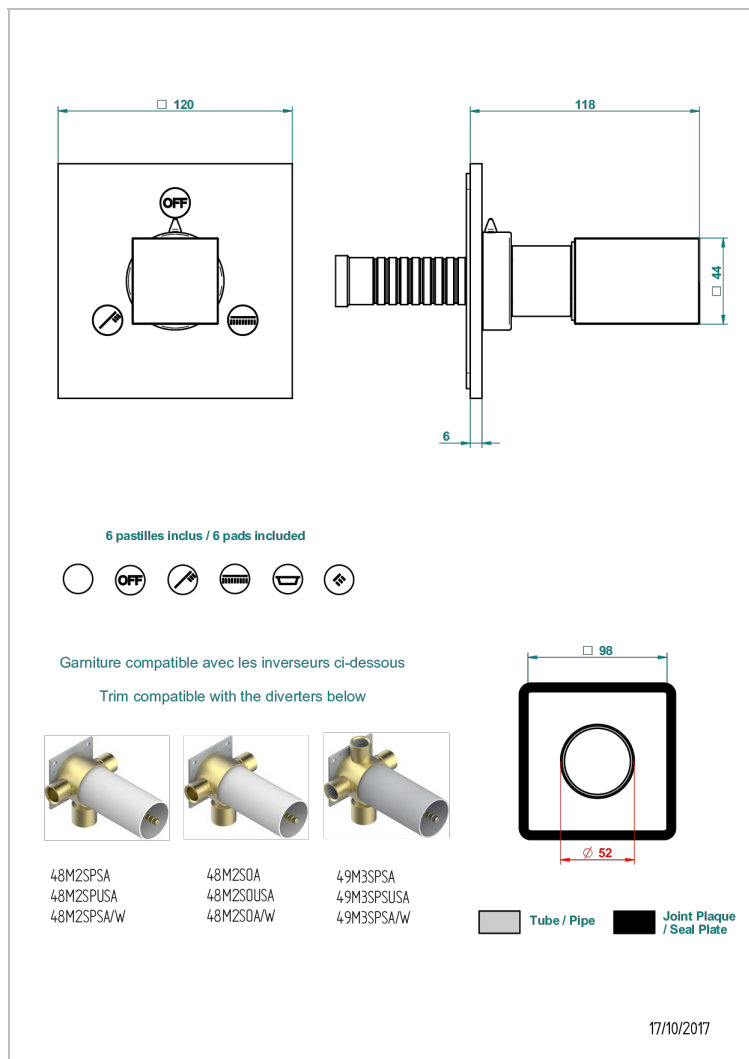

BEYOND CRYSTAL - CHAMPAGNE CRYSTAL

U6J-48M2SB

Trim for wall mounted diverter, 2 ways - ref. 48M2 and 3 ways - ref. 49M3

CHARACTERISTIC

- Beyond Crystal - Champagne crystal
- Trim for wall mounted diverter, 2 ways - ref. 48M2 and 3 ways - ref. 49M3

RELATED SKU'S

- Ref. G00-48M2SOA Wall mounted 3-way diverter with ceramic cartridge for concealed installation- 1 inlet 3/4" and 2 outlets 1/2" without stop position, without trim
- Ref. G00-48M2SPSA Wall mounted 3-way diverter with ceramic cartridge for concealed installation, 1 inlet 3/4" and 2 outlets 1/2" with stop position, without trim
- Ref. G00-49M3SPSA Wall mounted 4-way diverter with ceramic cartridge for concealed installation- 1 inlet 3/4" and 3 outlets 1/2" with stop position, without trim