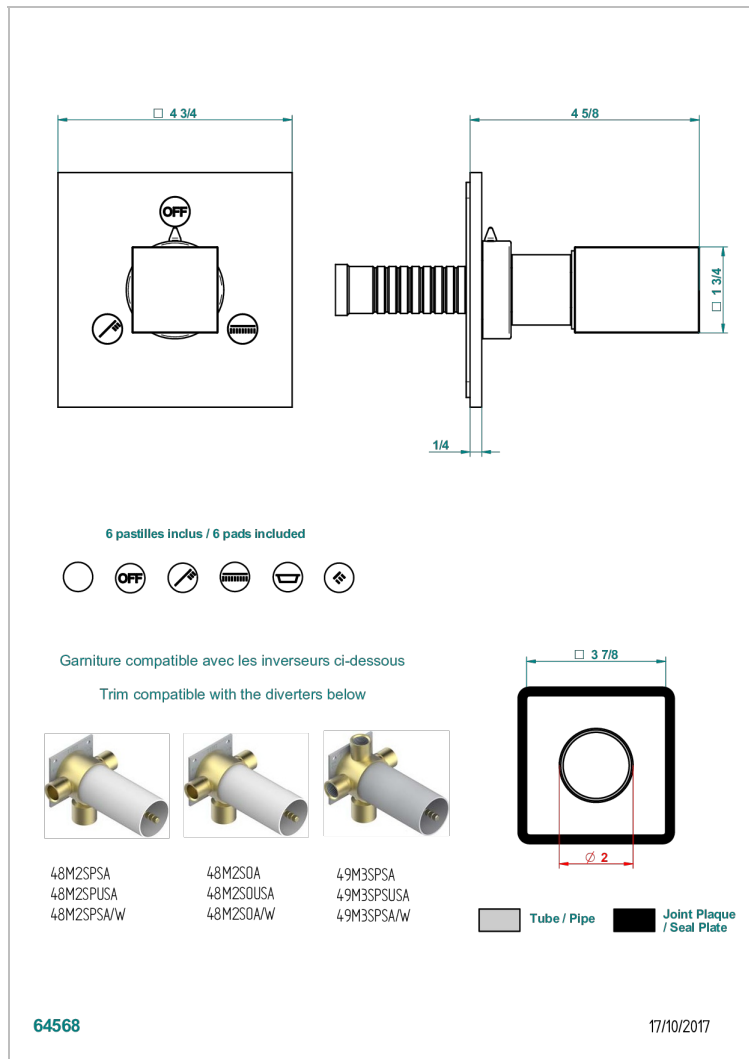

BEYOND CRYSTAL - CRISTAL DE COLOR CHAMPAN

U6J-48M2SB

Trim for wall mounted diverter, 2 ways - ref. 48M2 and 3 ways - ref. 49M3

CARACTERÍSTICAS

- Beyond Crystal - Cristal de color champán
- Trim for wall mounted diverter, 2 ways - ref. 48M2 and 3 ways - ref. 49M3

PRODUCTOS RELACIONADOS

- Ref. G00-48M2SOA Wall mounted 3-way diverter with ceramic cartridge for concealed installation- 1 inlet 3/4" and 2 outlets 1/2" without stop position, without trim
- Ref. G00-48M2SPSA Wall mounted 3-way diverter with ceramic cartridge for concealed installation, 1 inlet 3/4" and 2 outlets 1/2" with stop position, without trim
- Ref. G00-49M3SPSA Wall mounted 4-way diverter with ceramic cartridge for concealed installation- 1 inlet 3/4" and 3 outlets 1/2" with stop position, without trim