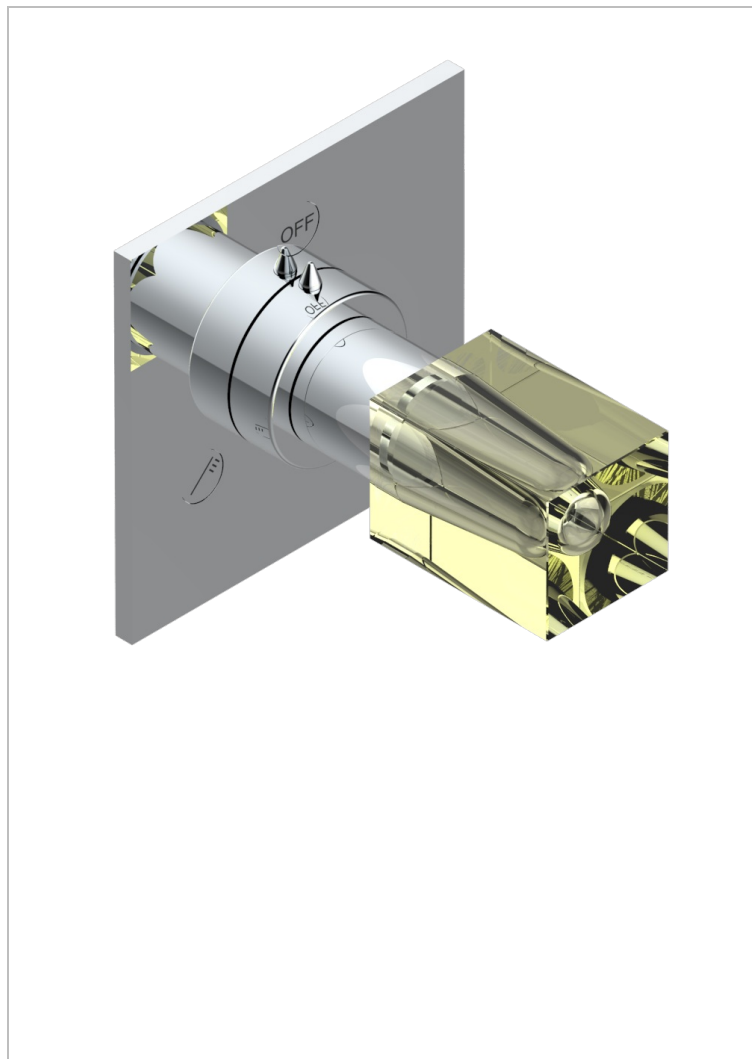

BEYOND CRYSTAL - CRISTAL DE COLOR CHAMPAN

U6J-48M2SB

Trim for wall mounted diverter, 2 ways - ref. 48M2 and 3 ways - ref. 49M3

CARACTERÍSTICAS

- Beyond Crystal - Cristal de color champán
- Trim for wall mounted diverter, 2 ways - ref. 48M2 and 3 ways - ref. 49M3

PRODUCTOS RELACIONADOS

- Ref. G00-48M2SOA Wall mounted 3-way diverter with ceramic cartridge for concealed installation- 1 inlet 3/4" and 2 outlets 1/2" without stop position, without trim
- Ref. G00-48M2SPSA Wall mounted 3-way diverter with ceramic cartridge for concealed installation, 1 inlet 3/4" and 2 outlets 1/2" with stop position, without trim
- Ref. G00-49M3SPSA Wall mounted 4-way diverter with ceramic cartridge for concealed installation- 1 inlet 3/4" and 3 outlets 1/2" with stop position, without trim