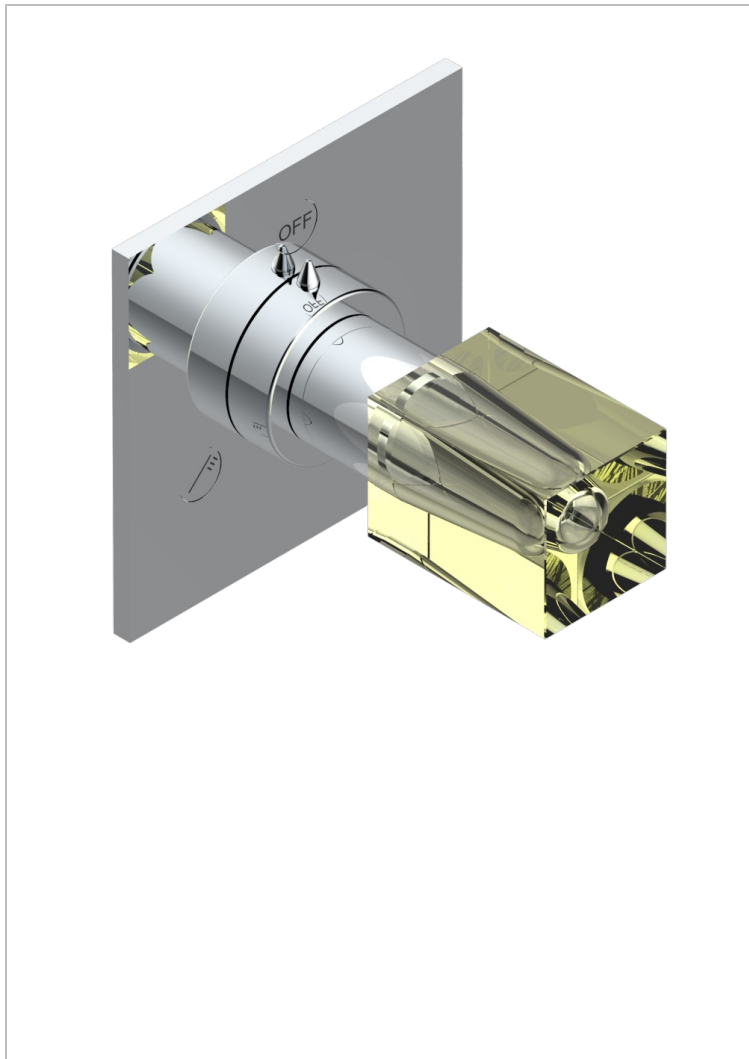

BEYOND CRYSTAL - CHAMPAGNE CRYSTAL

U6J-48M2SB

Trim for wall mounted diverter, 2 ways - ref. 48M2 and 3 ways - ref. 49M3

CHARACTERISTIC

- Beyond Crystal - Champagne crystal
- Trim for wall mounted diverter, 2 ways - ref. 48M2 and 3 ways - ref. 49M3

RELATED SKU'S

- Ref. G00-48M2SOA Wall mounted 3-way diverter with ceramic cartridge for concealed installation- 1 inlet 3/4" and 2 outlets 1/2" without stop position, without trim
- Ref. G00-48M2SPSA Wall mounted 3-way diverter with ceramic cartridge for concealed installation, 1 inlet 3/4" and 2 outlets 1/2" with stop position, without trim
- Ref. G00-49M3SPSA Wall mounted 4-way diverter with ceramic cartridge for concealed installation- 1 inlet 3/4" and 3 outlets 1/2" with stop position, without trim