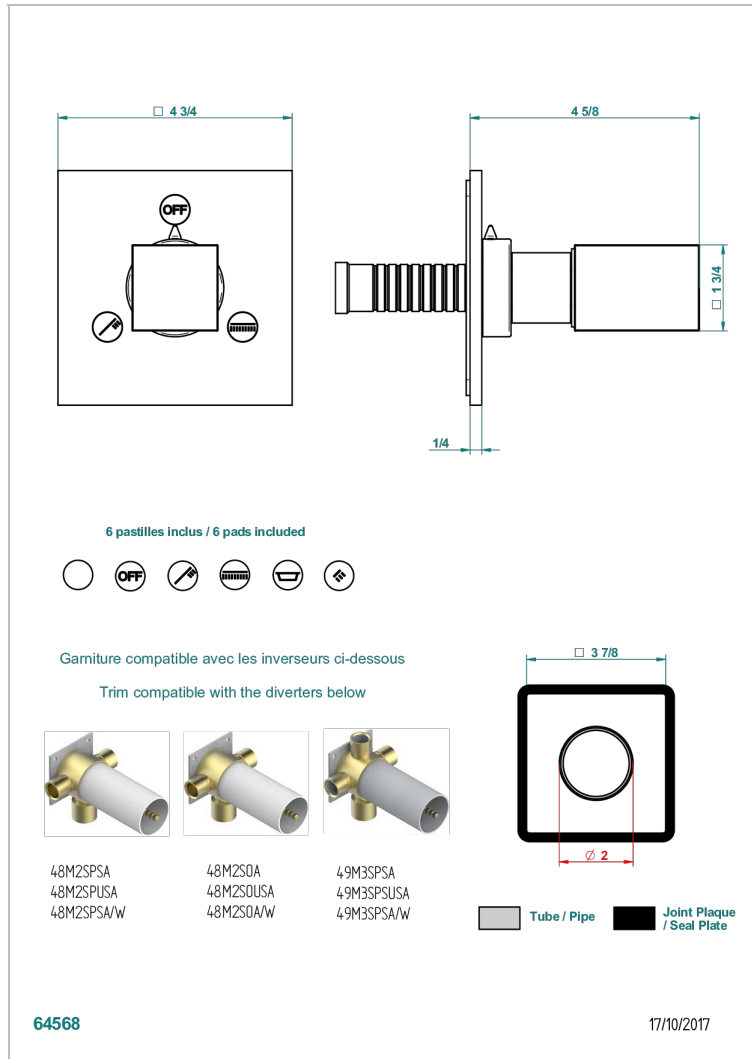

BEYOND CRYSTAL - CHAMPAGNE CRYSTAL

U6J-48M2SB

Trim for wall mounted diverter, 2 ways - ref. 48M2 and 3 ways - ref. 49M3

CHARACTERISTIC

- Beyond Crystal - Champagne crystal
- Trim for wall mounted diverter, 2 ways - ref. 48M2 and 3 ways - ref. 49M3

RELATED SKU'S

- Ref. G00-48M2SOA Wall mounted 3-way diverter with ceramic cartridge for concealed installation- 1 inlet 3/4" and 2 outlets 1/2" without stop position, without trim
- Ref. G00-48M2SPSA Wall mounted 3-way diverter with ceramic cartridge for concealed installation, 1 inlet 3/4" and 2 outlets 1/2" with stop position, without trim
- Ref. G00-49M3SPSA Wall mounted 4-way diverter with ceramic cartridge for concealed installation- 1 inlet 3/4" and 3 outlets 1/2" with stop position, without trim