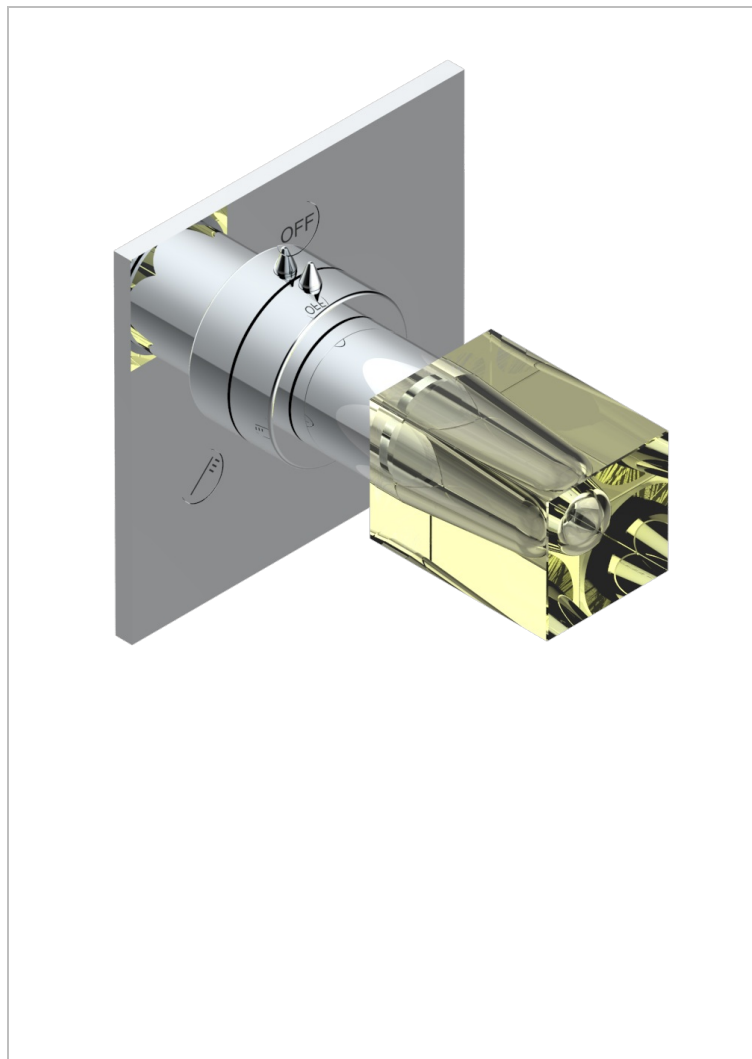

BEYOND CRYSTAL С ХРУСТАЛЕМ ЦВЕТА "ШАМПАНЬ"

U6J-48M2SB

Trim for wall mounted diverter, 2 ways - ref. 48M2 and 3 ways - ref. 49M3

ХАРАКТЕРИСТИКИ

- Beyond crystal с хрусталём цвета "Шампань"
- Trim for wall mounted diverter, 2 ways - ref. 48M2 and 3 ways - ref. 49M3

СВЯЗАННЫЕ ТОВАРНЫЕ ПОЗИЦИИ

- Ref. G00-48M2SOA Wall mounted 3-way diverter with ceramic cartridge for concealed installation- 1 inlet 3/4" and 2 outlets 1/2" without stop position, without trim
- Ref. G00-48M2SPSA Wall mounted 3-way diverter with ceramic cartridge for concealed installation, 1 inlet 3/4" and 2 outlets 1/2" with stop position, without trim
- Ref. G00-49M3SPSA Wall mounted 4-way diverter with ceramic cartridge for concealed installation- 1 inlet 3/4" and 3 outlets 1/2" with stop position, without trim