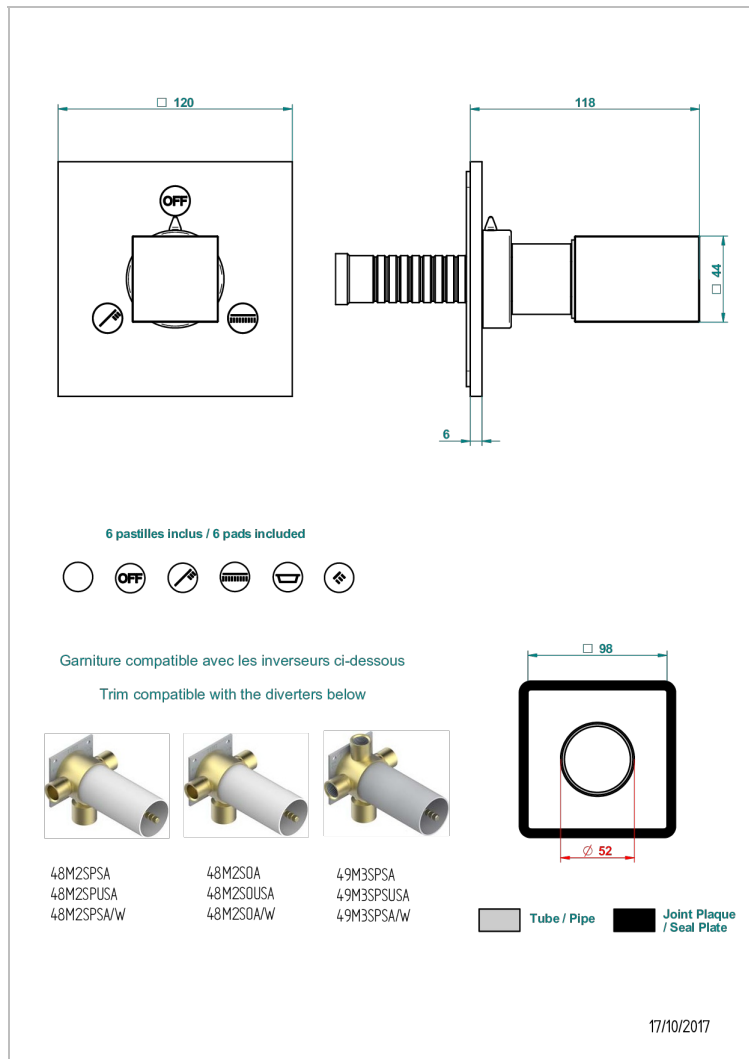

BEYOND CRYSTAL С ХРУСТАЛЕМ ЦВЕТА "ШАМПАНЬ"

U6J-48M2SB

Trim for wall mounted diverter, 2 ways - ref. 48M2 and 3 ways - ref. 49M3

ХАРАКТЕРИСТИКИ

- Beyond crystal с хрусталём цвета "Шампань"
- Trim for wall mounted diverter, 2 ways - ref. 48M2 and 3 ways - ref. 49M3

СВЯЗАННЫЕ ТОВАРНЫЕ ПОЗИЦИИ

- Ref. G00-48M2SOA Wall mounted 3-way diverter with ceramic cartridge for concealed installation- 1 inlet 3/4" and 2 outlets 1/2" without stop position, without trim
- Ref. G00-48M2SPSA Wall mounted 3-way diverter with ceramic cartridge for concealed installation, 1 inlet 3/4" and 2 outlets 1/2" with stop position, without trim
- Ref. G00-49M3SPSA Wall mounted 4-way diverter with ceramic cartridge for concealed installation- 1 inlet 3/4" and 3 outlets 1/2" with stop position, without trim