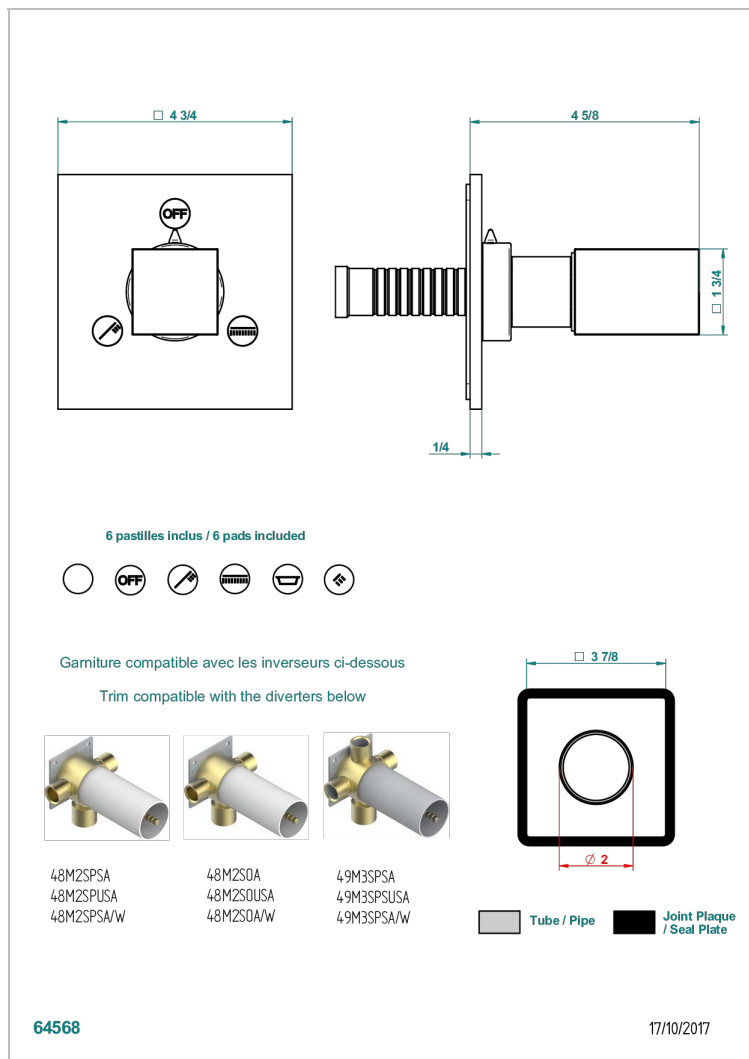

BEYOND CRYSTAL С ХРУСТАЛЕМ ЦВЕТА "ШАМПАНЬ"

U6J-48M2SB

Trim for wall mounted diverter, 2 ways - ref. 48M2 and 3 ways - ref. 49M3

ХАРАКТЕРИСТИКИ

- Beyond crystal с хрусталём цвета "Шампань"
- Trim for wall mounted diverter, 2 ways - ref. 48M2 and 3 ways - ref. 49M3

СВЯЗАННЫЕ ТОВАРНЫЕ ПОЗИЦИИ

- Ref. G00-48M2SOA Wall mounted 3-way diverter with ceramic cartridge for concealed installation- 1 inlet 3/4" and 2 outlets 1/2" without stop position, without trim
- Ref. G00-48M2SPSA Wall mounted 3-way diverter with ceramic cartridge for concealed installation, 1 inlet 3/4" and 2 outlets 1/2" with stop position, without trim
- Ref. G00-49M3SPSA Wall mounted 4-way diverter with ceramic cartridge for concealed installation- 1 inlet 3/4" and 3 outlets 1/2" with stop position, without trim