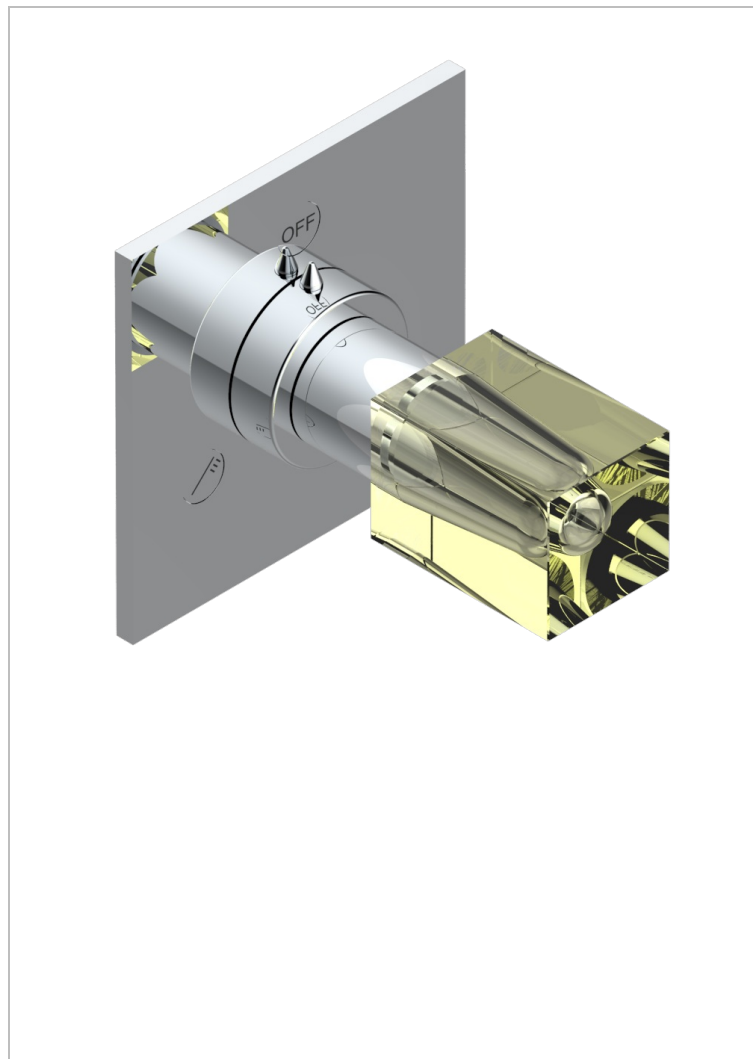

BEYOND CRYSTAL С ХРУСТАЛЕМ ЦВЕТА "ШАМПАНЬ"

U6J-48M2SB

Trim for wall mounted diverter, 2 ways - ref. 48M2 and 3 ways - ref. 49M3

ХАРАКТЕРИСТИКИ

- Beyond crystal с хрусталём цвета "Шампань"
- Trim for wall mounted diverter, 2 ways - ref. 48M2 and 3 ways - ref. 49M3

СВЯЗАННЫЕ ТОВАРНЫЕ ПОЗИЦИИ

- Ref. G00-48M2SOA Wall mounted 3-way diverter with ceramic cartridge for concealed installation- 1 inlet 3/4" and 2 outlets 1/2" without stop position, without trim
- Ref. G00-48M2SPSA Wall mounted 3-way diverter with ceramic cartridge for concealed installation, 1 inlet 3/4" and 2 outlets 1/2" with stop position, without trim
- Ref. G00-49M3SPSA Wall mounted 4-way diverter with ceramic cartridge for concealed installation- 1 inlet 3/4" and 3 outlets 1/2" with stop position, without trim