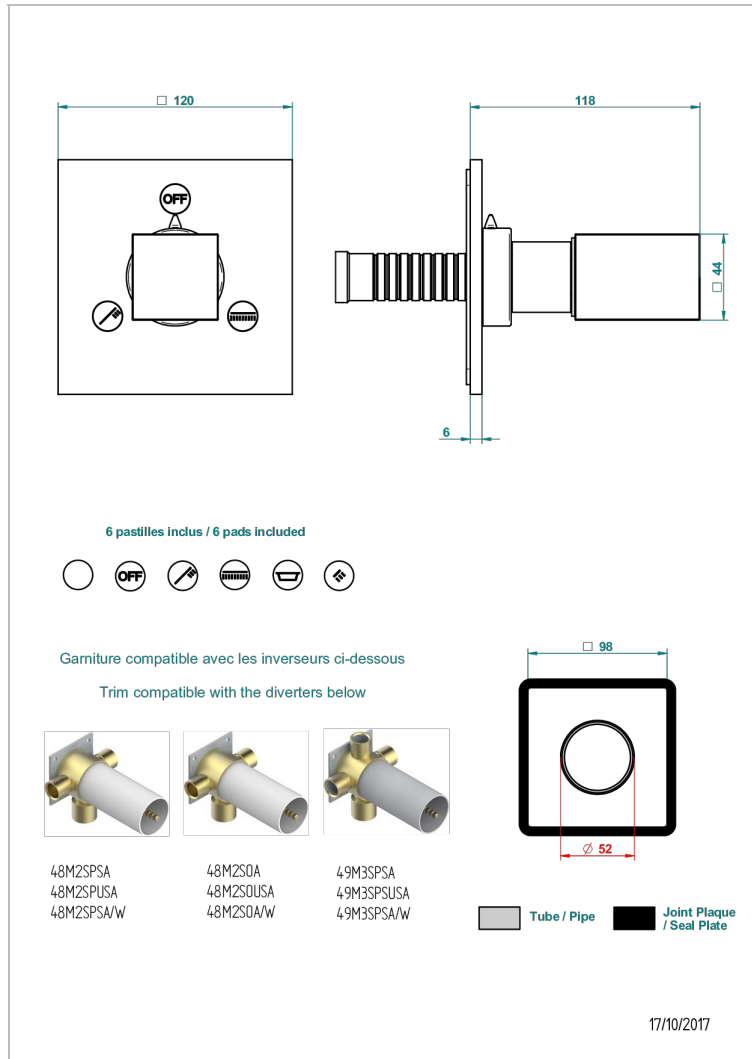

# BYOND CRYSTAL - RED CRYSTAL

U6H-48M2SB

Trim for wall mounted diverter - 2 ways ref.48M2 & 3 ways ref.49M3

## CHARACTERISTIC

- Beyond Crystal - Red crystal
- Trim for wall mounted diverter - 2 ways ref.48M2 & 3 ways ref.49M3

## RELATED SKU'S

- Ref. G00-48M2SOUSA Wall mounted 3-way diverter with ceramic cartridge for concealed installation- 1 inlet 3/4" and 2 outlets 1/2" without shared ports no stop position - no trim
- Ref. G00-48M2SPSUSA Wall mounted 3-way diverter with ceramic cartridge for concealed installation- 1 inlet 3/4" and 2 outlets 1/2" with positive top, no shared ports - no trim
- Ref. G00-49M3SPSUSA Wall mounted 4-way diverter with ceramic cartridge for concealed installation- 1 inlet 3/4" and 3 outlets 1/2" with positive top, no shared ports - no trim