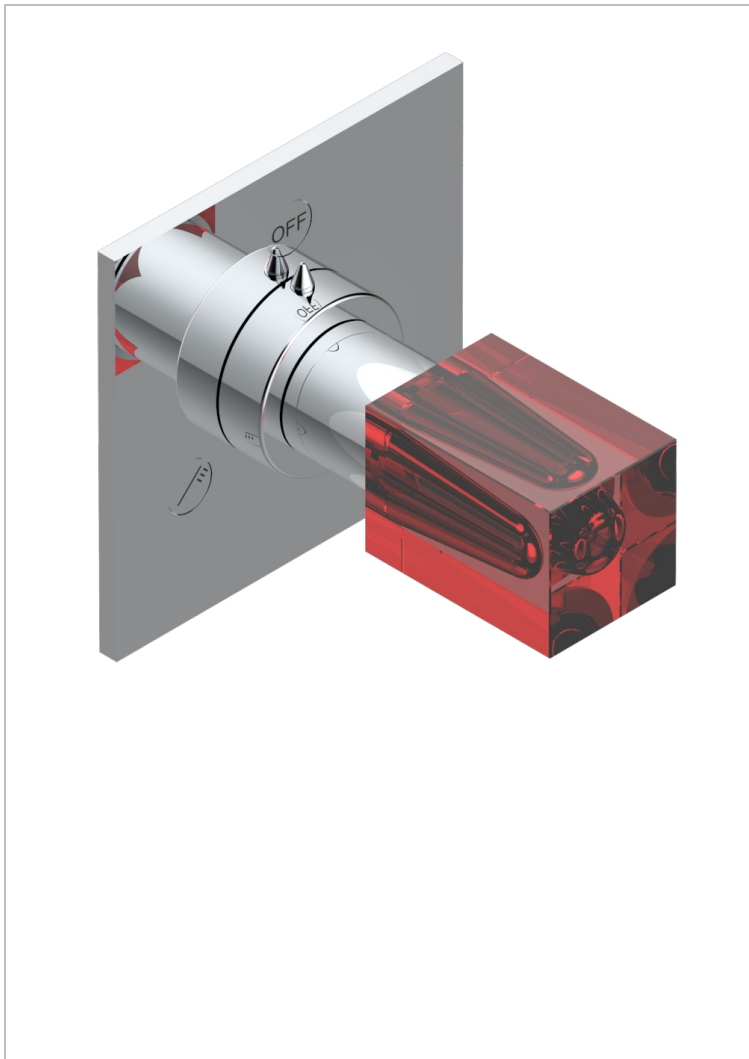

# BYOND CRYSTAL - RED CRYSTAL

U6H-48M2SB

Trim for wall mounted diverter - 2 ways ref.48M2 & 3 ways ref.49M3

## CHARACTERISTIC

- Beyond Crystal - Red crystal
- Trim for wall mounted diverter - 2 ways ref.48M2 & 3 ways ref.49M3

## RELATED SKU'S

- Ref. G00-48M2SOUSA Wall mounted 3-way diverter with ceramic cartridge for concealed installation- 1 inlet 3/4" and 2 outlets 1/2" without shared ports no stop position - no trim
- Ref. G00-48M2SPSUSA Wall mounted 3-way diverter with ceramic cartridge for concealed installation- 1 inlet 3/4" and 2 outlets 1/2" with positive top, no shared ports - no trim
- Ref. G00-49M3SPSUSA Wall mounted 4-way diverter with ceramic cartridge for concealed installation- 1 inlet 3/4" and 3 outlets 1/2" with positive top, no shared ports - no trim