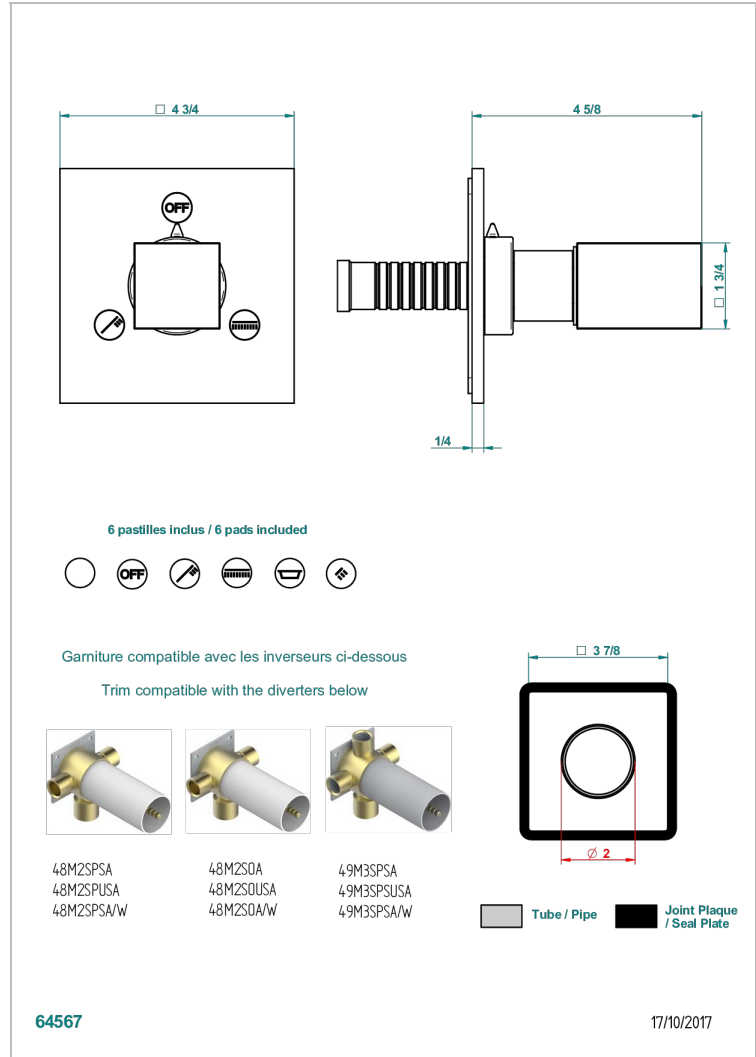

BEYOND CRYSTAL - RED CRYSTAL

U6H-48M2SB

Trim for wall mounted diverter - 2 ways ref.48M2 & 3 ways ref.49M3

CHARACTERISTIC

- Beyond Crystal - Red crystal
- Trim for wall mounted diverter - 2 ways ref.48M2 & 3 ways ref.49M3

RELATED SKU'S

- Ref. G00-48M2SOUSA Wall mounted 3-way diverter with ceramic cartridge for concealed installation- 1 inlet 3/4" and 2 outlets 1/2" without shared ports no stop position - no trim
- Ref. G00-48M2SPSUSA Wall mounted 3-way diverter with ceramic cartridge for concealed installation- 1 inlet 3/4" and 2 outlets 1/2" with positive top, no shared ports - no trim
- Ref. G00-49M3SPSUSA Wall mounted 4-way diverter with ceramic cartridge for concealed installation- 1 inlet 3/4" and 3 outlets 1/2" with positive top, no shared ports - no trim