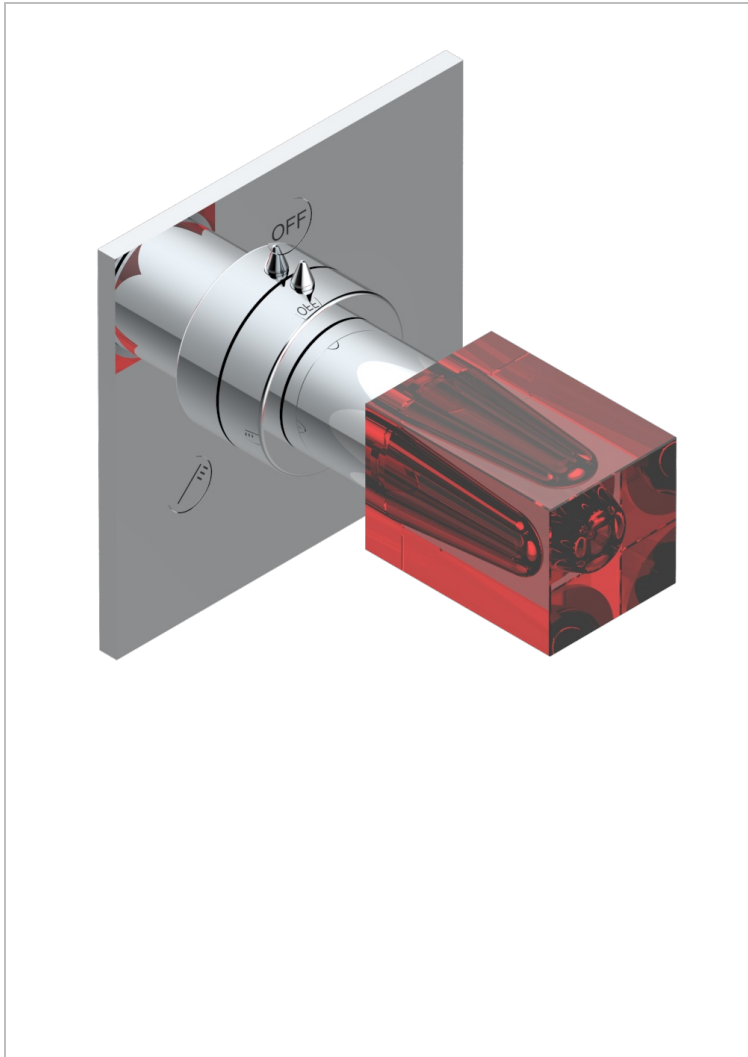

BEYOND CRYSTAL - RED CRYSTAL

U6H-48M2SB

Trim for wall mounted diverter - 2 ways ref.48M2 & 3 ways ref.49M3

CHARACTERISTIC

- Beyond Crystal - Red crystal
- Trim for wall mounted diverter - 2 ways ref.48M2 & 3 ways ref.49M3

RELATED SKU'S

- Ref. G00-48M2SOUSA Wall mounted 3-way diverter with ceramic cartridge for concealed installation- 1 inlet 3/4" and 2 outlets 1/2" without shared ports no stop position - no trim
- Ref. G00-48M2SPSUSA Wall mounted 3-way diverter with ceramic cartridge for concealed installation- 1 inlet 3/4" and 2 outlets 1/2" with positive top, no shared ports - no trim
- Ref. G00-49M3SPSUSA Wall mounted 4-way diverter with ceramic cartridge for concealed installation- 1 inlet 3/4" and 3 outlets 1/2" with positive top, no shared ports - no trim