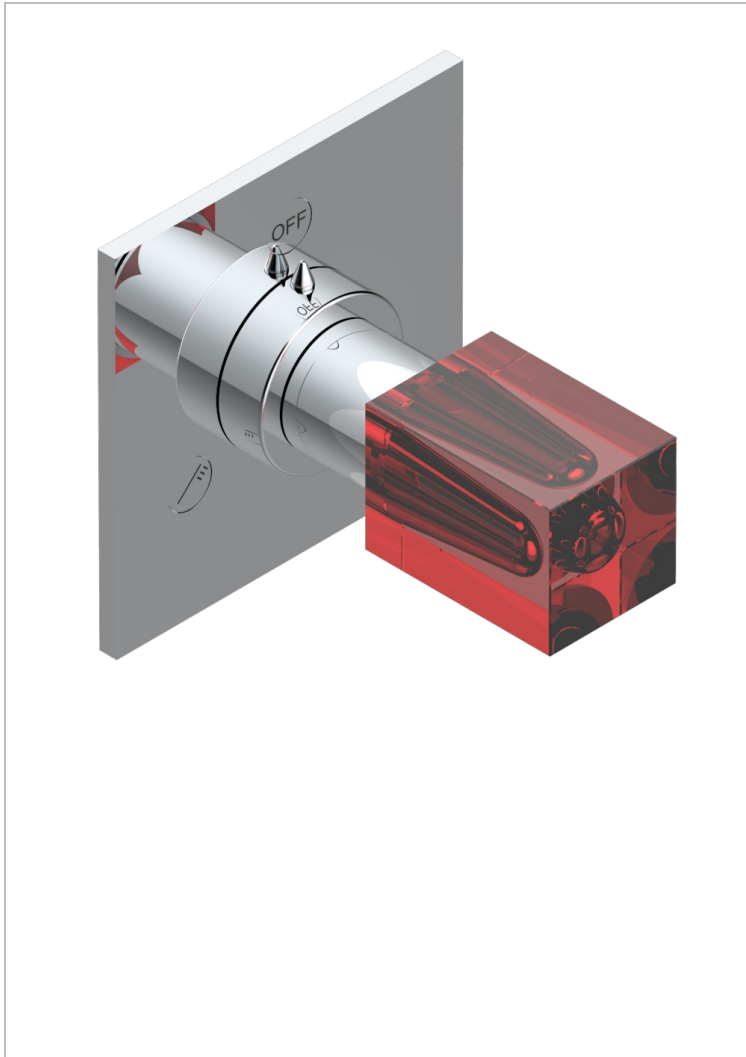

# BEYOND CRYSTAL - CRISTAL ROJO

U6H-48M2SB

Trim for wall mounted diverter, 2 ways - ref. 48M2 and 3 ways - ref. 49M3

THG<sup>®</sup>  
PARIS

## CARACTERÍSTICAS

- Beyond Crystal - cristal rojo
- Trim for wall mounted diverter, 2 ways - ref. 48M2 and 3 ways - ref. 49M3

## PRODUCTOS RELACIONADOS

- Ref. G00-48M2SOA Wall mounted 3-way diverter with ceramic cartridge for concealed installation- 1 inlet 3/4" and 2 outlets 1/2" without stop position, without trim
- Ref. G00-48M2SPSA Wall mounted 3-way diverter with ceramic cartridge for concealed installation, 1 inlet 3/4" and 2 outlets 1/2" with stop position, without trim
- Ref. G00-49M3SPSA Wall mounted 4-way diverter with ceramic cartridge for concealed installation- 1 inlet 3/4" and 3 outlets 1/2" with stop position, without trim