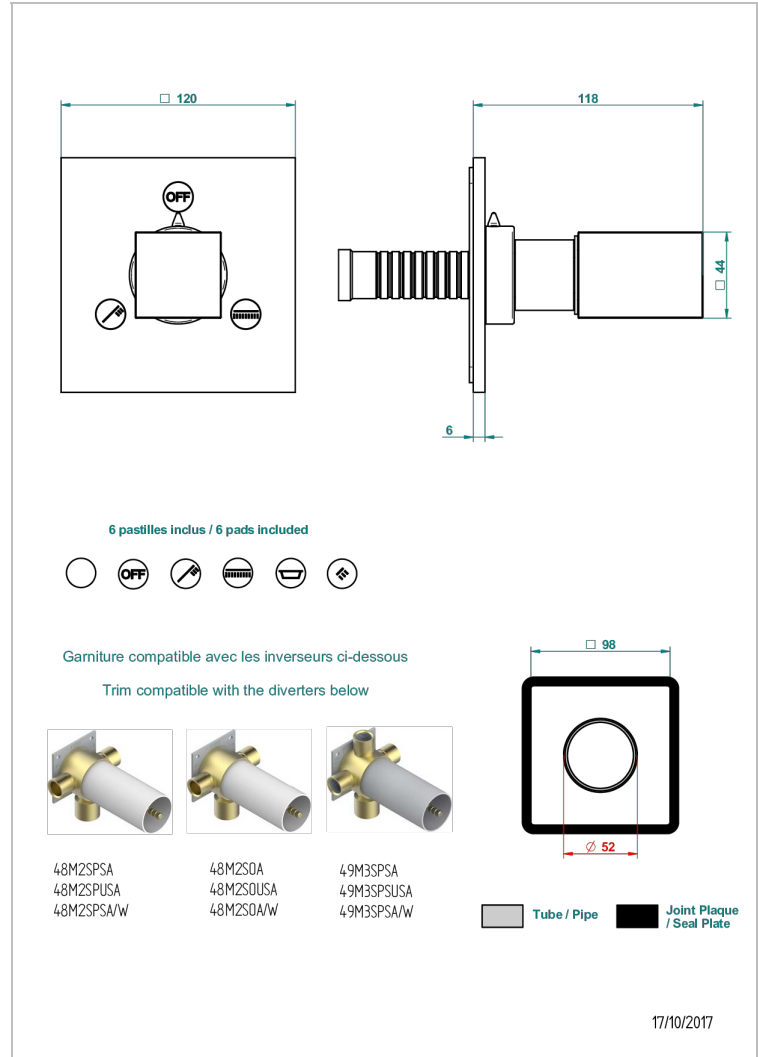

# BEYOND CRYSTAL - CRISTAL ROJO

U6H-48M2SB

Trim for wall mounted diverter, 2 ways - ref. 48M2 and 3 ways - ref. 49M3

THG<sup>®</sup>  
PARIS

## CARACTERÍSTICAS

- Beyond Crystal - cristal rojo
- Trim for wall mounted diverter, 2 ways - ref. 48M2 and 3 ways - ref. 49M3

## PRODUCTOS RELACIONADOS

- Ref. G00-48M2SOA Wall mounted 3-way diverter with ceramic cartridge for concealed installation- 1 inlet 3/4" and 2 outlets 1/2" without stop position, without trim
- Ref. G00-48M2SPSA Wall mounted 3-way diverter with ceramic cartridge for concealed installation, 1 inlet 3/4" and 2 outlets 1/2" with stop position, without trim
- Ref. G00-49M3SPSA Wall mounted 4-way diverter with ceramic cartridge for concealed installation- 1 inlet 3/4" and 3 outlets 1/2" with stop position, without trim