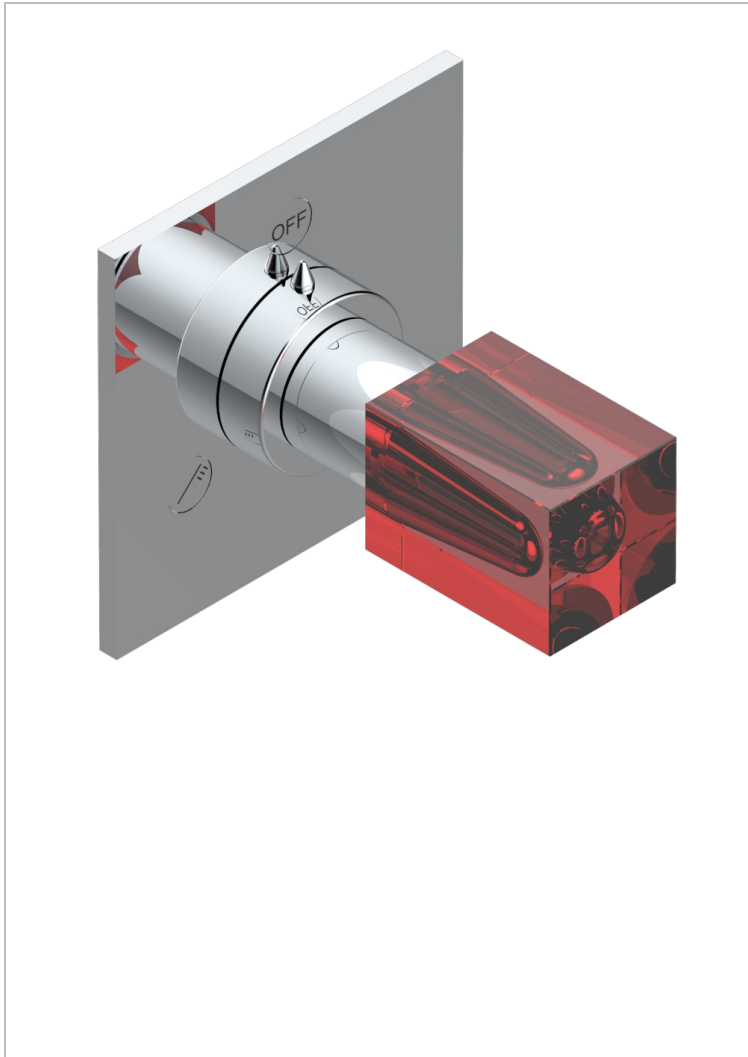

BEYOND CRYSTAL - RED CRYSTAL

U6H-48M2SB

Trim for wall mounted diverter, 2 ways - ref. 48M2 and 3 ways - ref. 49M3

CHARACTERISTIC

- Beyond Crystal - Red crystal
- Trim for wall mounted diverter, 2 ways - ref. 48M2 and 3 ways - ref. 49M3

RELATED SKU'S

- Ref. G00-48M2SOA Wall mounted 3-way diverter with ceramic cartridge for concealed installation- 1 inlet 3/4" and 2 outlets 1/2" without stop position, without trim
- Ref. G00-48M2SPSA Wall mounted 3-way diverter with ceramic cartridge for concealed installation, 1 inlet 3/4" and 2 outlets 1/2" with stop position, without trim
- Ref. G00-49M3SPSA Wall mounted 4-way diverter with ceramic cartridge for concealed installation- 1 inlet 3/4" and 3 outlets 1/2" with stop position, without trim