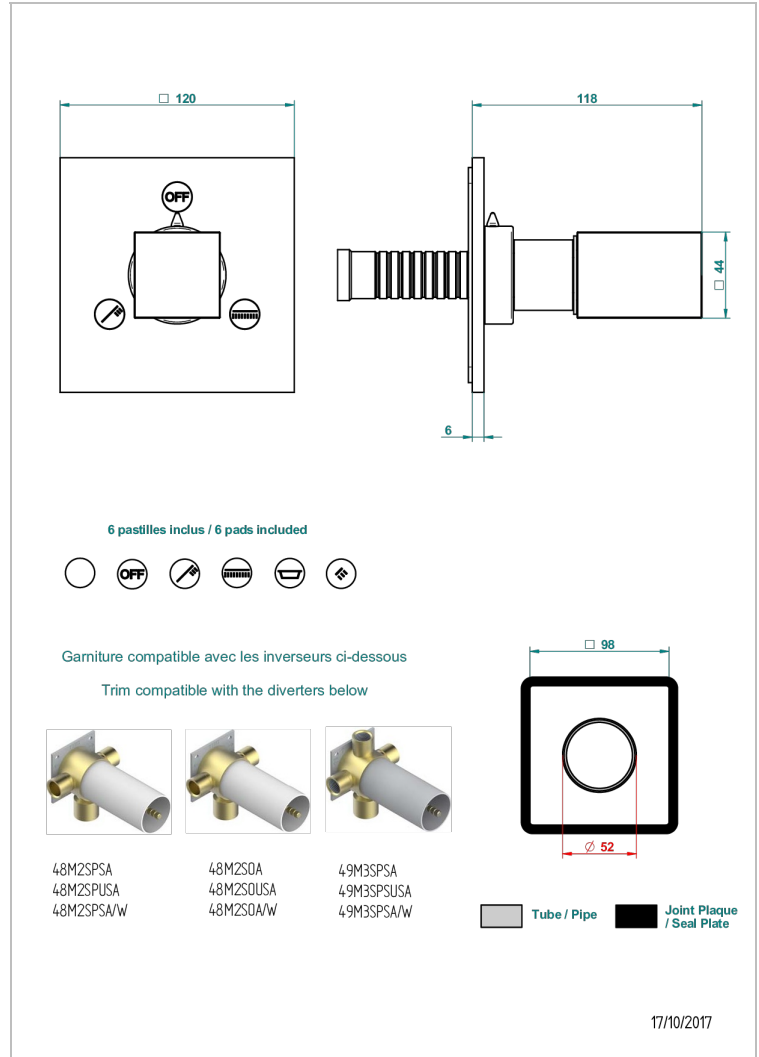

BEYOND CRYSTAL - RED CRYSTAL

U6H-48M2SB

Trim for wall mounted diverter, 2 ways - ref. 48M2 and 3 ways - ref. 49M3

CHARACTERISTIC

- Beyond Crystal - Red crystal
- Trim for wall mounted diverter, 2 ways - ref. 48M2 and 3 ways - ref. 49M3

RELATED SKU'S

- Ref. G00-48M2SOA Wall mounted 3-way diverter with ceramic cartridge for concealed installation- 1 inlet 3/4" and 2 outlets 1/2" without stop position, without trim
- Ref. G00-48M2SPSA Wall mounted 3-way diverter with ceramic cartridge for concealed installation, 1 inlet 3/4" and 2 outlets 1/2" with stop position, without trim
- Ref. G00-49M3SPSA Wall mounted 4-way diverter with ceramic cartridge for concealed installation- 1 inlet 3/4" and 3 outlets 1/2" with stop position, without trim