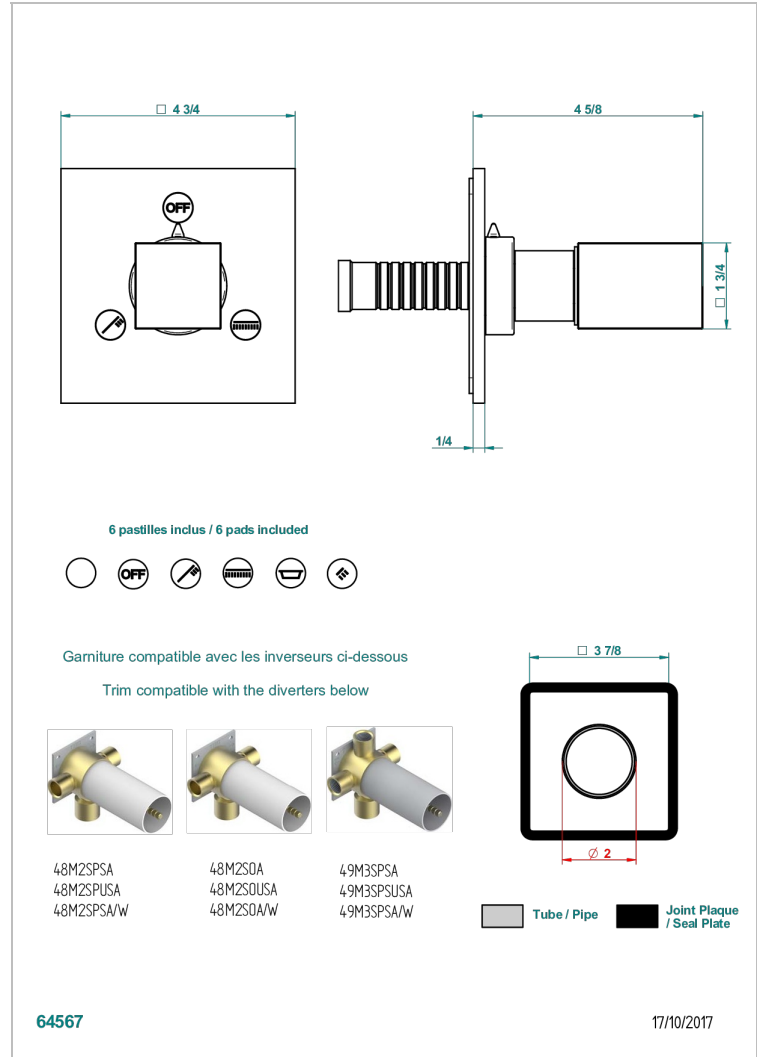

BEYOND CRYSTAL - RED CRYSTAL

U6H-48M2SB

Trim for wall mounted diverter, 2 ways - ref. 48M2 and 3 ways - ref. 49M3

CHARACTERISTIC

- Beyond Crystal - Red crystal
- Trim for wall mounted diverter, 2 ways - ref. 48M2 and 3 ways - ref. 49M3

RELATED SKU'S

- Ref. G00-48M2SOA Wall mounted 3-way diverter with ceramic cartridge for concealed installation- 1 inlet 3/4" and 2 outlets 1/2" without stop position, without trim
- Ref. G00-48M2SPSA Wall mounted 3-way diverter with ceramic cartridge for concealed installation, 1 inlet 3/4" and 2 outlets 1/2" with stop position, without trim
- Ref. G00-49M3SPSA Wall mounted 4-way diverter with ceramic cartridge for concealed installation- 1 inlet 3/4" and 3 outlets 1/2" with stop position, without trim