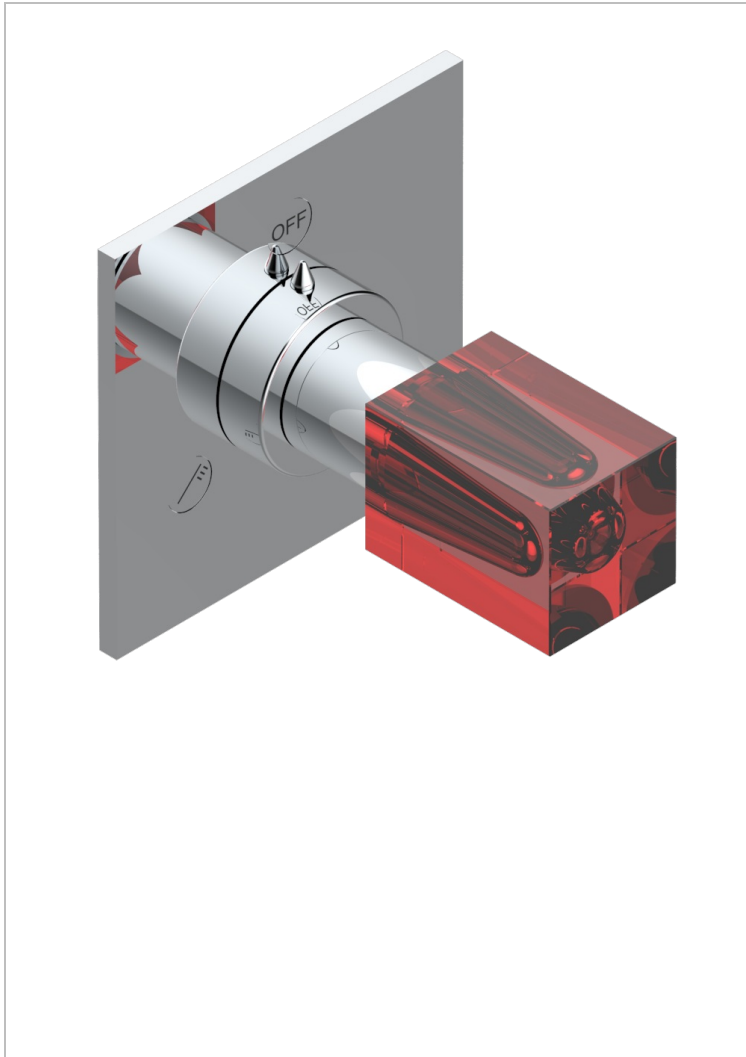

BEYOND CRYSTAL - RED CRYSTAL

U6H-48M2SB

Trim for wall mounted diverter, 2 ways - ref. 48M2 and 3 ways - ref. 49M3

CHARACTERISTIC

- Beyond Crystal - Red crystal
- Trim for wall mounted diverter, 2 ways - ref. 48M2 and 3 ways - ref. 49M3

RELATED SKU'S

- Ref. G00-48M2SOA Wall mounted 3-way diverter with ceramic cartridge for concealed installation- 1 inlet 3/4" and 2 outlets 1/2" without stop position, without trim
- Ref. G00-48M2SPSA Wall mounted 3-way diverter with ceramic cartridge for concealed installation, 1 inlet 3/4" and 2 outlets 1/2" with stop position, without trim
- Ref. G00-49M3SPSA Wall mounted 4-way diverter with ceramic cartridge for concealed installation- 1 inlet 3/4" and 3 outlets 1/2" with stop position, without trim