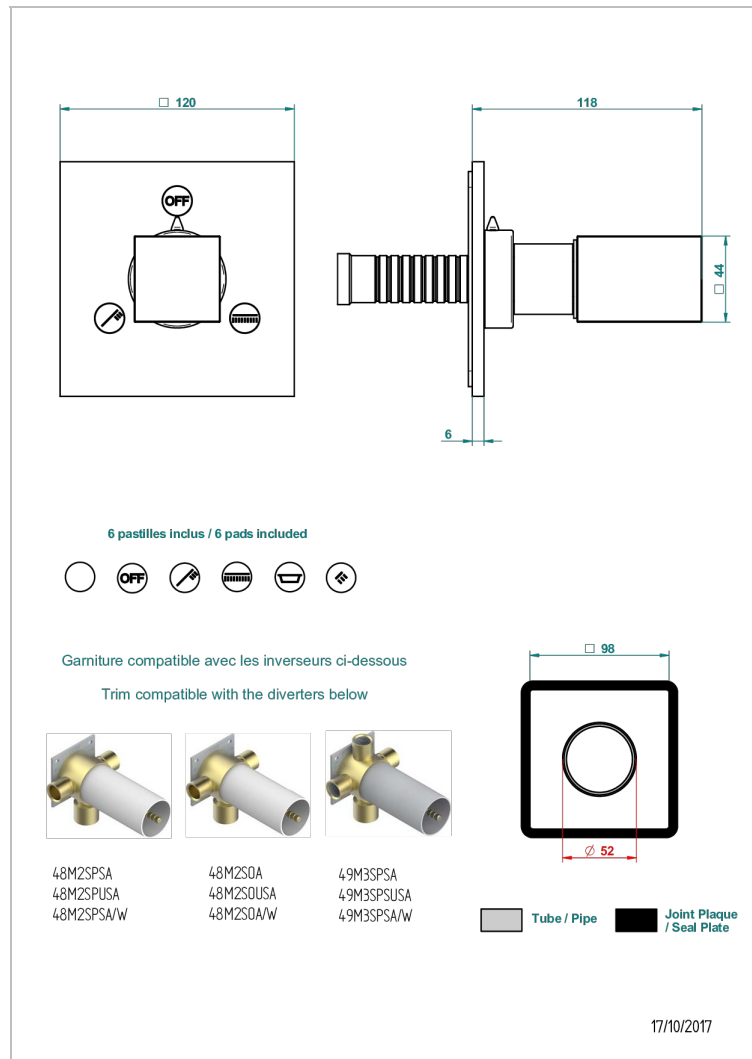

BEYOND CRYSTAL С КРАСНЫМ ХРУСТАЛЕМ

U6H-48M2SB

Trim for wall mounted diverter, 2 ways - ref. 48M2 and 3 ways - ref. 49M3

ХАРАКТЕРИСТИКИ

- Beyond crystal с красным хрусталём
- Trim for wall mounted diverter, 2 ways - ref. 48M2 and 3 ways - ref. 49M3

СВЯЗАННЫЕ ТОВАРНЫЕ ПОЗИЦИИ

- Ref. G00-48M2SOA Wall mounted 3-way diverter with ceramic cartridge for concealed installation- 1 inlet 3/4" and 2 outlets 1/2" without stop position, without trim
- Ref. G00-48M2SPSA Wall mounted 3-way diverter with ceramic cartridge for concealed installation, 1 inlet 3/4" and 2 outlets 1/2" with stop position, without trim
- Ref. G00-49M3SPSA Wall mounted 4-way diverter with ceramic cartridge for concealed installation- 1 inlet 3/4" and 3 outlets 1/2" with stop position, without trim