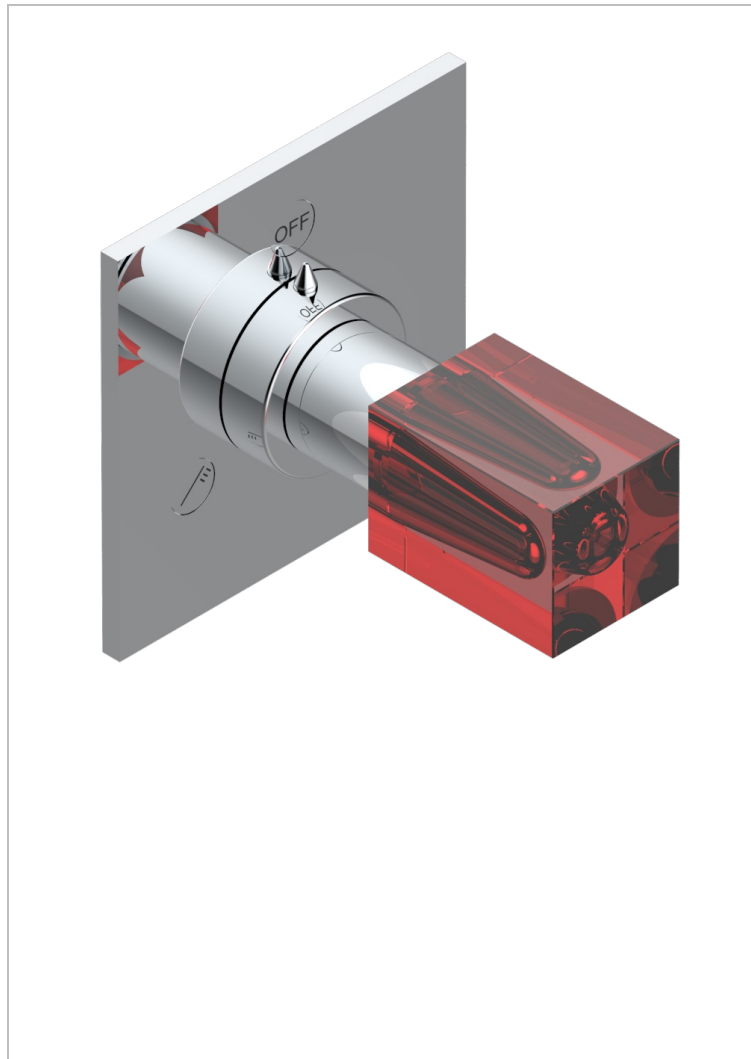

BEYOND CRYSTAL С КРАСНЫМ ХРУСТАЛЕМ

U6H-48M2SB

Trim for wall mounted diverter, 2 ways - ref. 48M2 and 3 ways - ref. 49M3

ХАРАКТЕРИСТИКИ

- Beyond crystal с красным хрусталём
- Trim for wall mounted diverter, 2 ways - ref. 48M2 and 3 ways - ref. 49M3

СВЯЗАННЫЕ ТОВАРНЫЕ ПОЗИЦИИ

- Ref. G00-48M2SOA Wall mounted 3-way diverter with ceramic cartridge for concealed installation- 1 inlet 3/4" and 2 outlets 1/2" without stop position, without trim
- Ref. G00-48M2SPSA Wall mounted 3-way diverter with ceramic cartridge for concealed installation, 1 inlet 3/4" and 2 outlets 1/2" with stop position, without trim
- Ref. G00-49M3SPSA Wall mounted 4-way diverter with ceramic cartridge for concealed installation- 1 inlet 3/4" and 3 outlets 1/2" with stop position, without trim