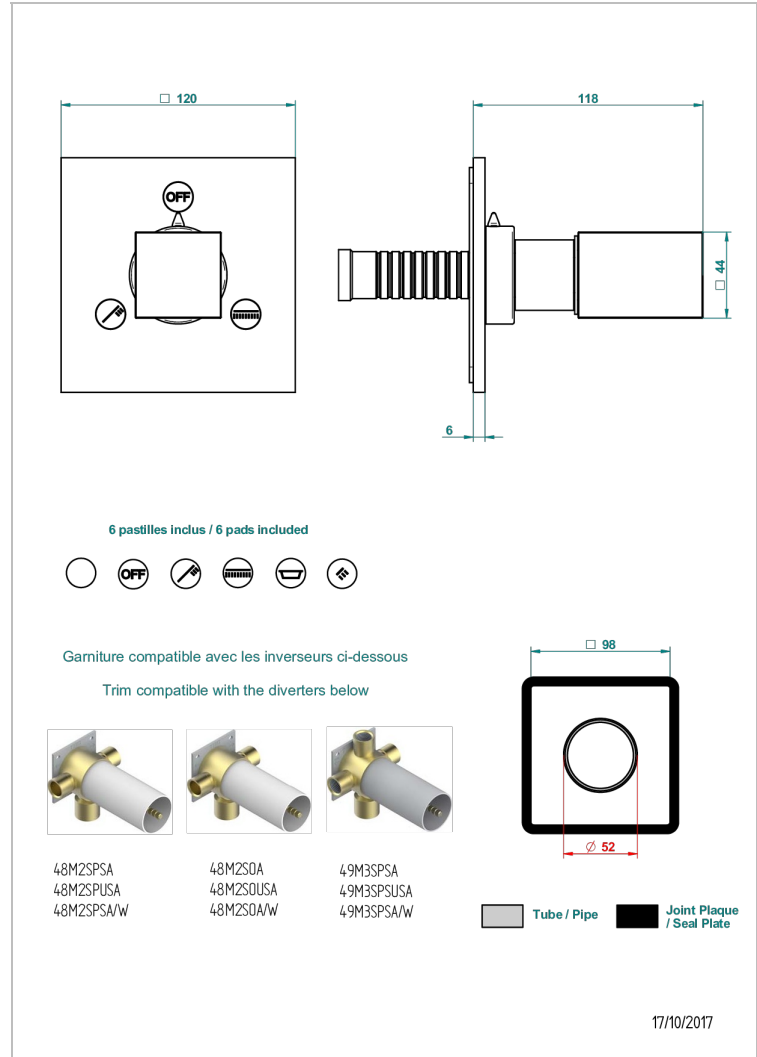

BEYOND CRYSTAL - CRISTAL ROJO

U6H-48M2SB

Trim for wall mounted diverter, 2 ways - ref. 48M2 and 3 ways - ref. 49M3

THG[®]
PARIS

CARACTERÍSTICAS

- Beyond Crystal - cristal rojo
- Trim for wall mounted diverter, 2 ways - ref. 48M2 and 3 ways - ref. 49M3

PRODUCTOS RELACIONADOS

- Ref. G00-48M2SOA Wall mounted 3-way diverter with ceramic cartridge for concealed installation- 1 inlet 3/4" and 2 outlets 1/2" without stop position, without trim
- Ref. G00-48M2SPSA Wall mounted 3-way diverter with ceramic cartridge for concealed installation, 1 inlet 3/4" and 2 outlets 1/2" with stop position, without trim
- Ref. G00-49M3SPSA Wall mounted 4-way diverter with ceramic cartridge for concealed installation- 1 inlet 3/4" and 3 outlets 1/2" with stop position, without trim