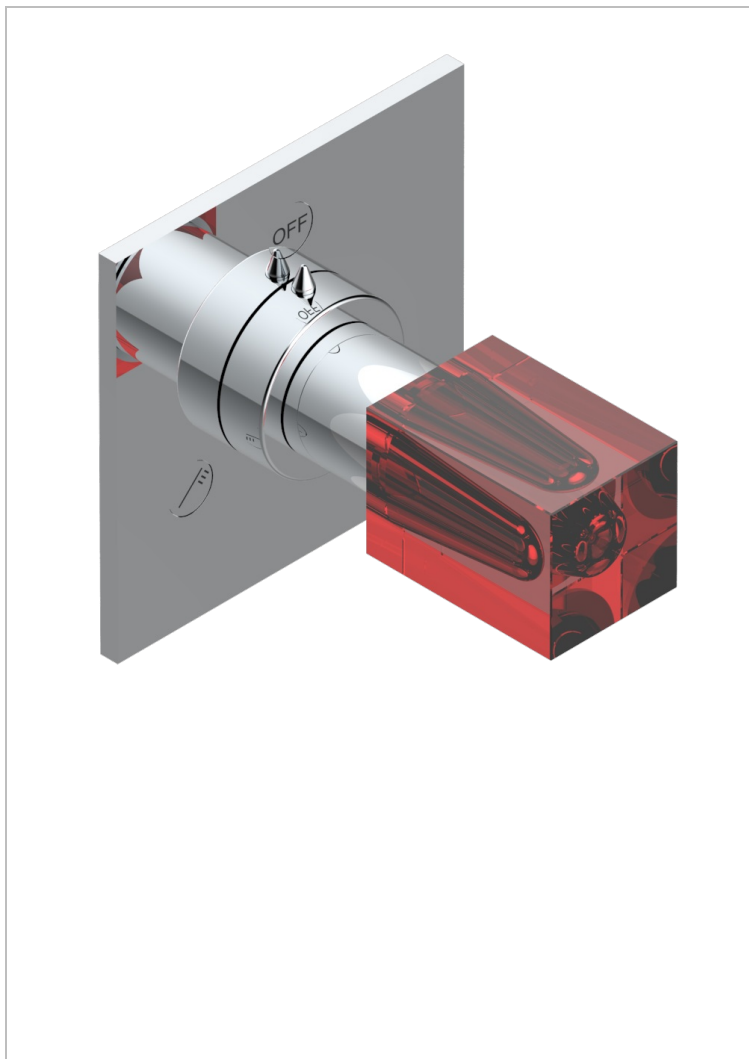

BEYOND CRYSTAL - RED CRYSTAL

U6H-48M2SB

Trim for wall mounted diverter, 2 ways - ref. 48M2 and 3 ways - ref. 49M3

THG
PARIS

特色

- Beyond Crystal - Red crystal
- Trim for wall mounted diverter, 2 ways - ref. 48M2 and 3 ways - ref. 49M3

相关的SKU

- Ref. G00-48M2SOA Wall mounted 3-way diverter with ceramic cartridge for concealed installation- 1 inlet 3/4" and 2 outlets 1/2" without stop position, without trim
- Ref. G00-48M2SPSA Wall mounted 3-way diverter with ceramic cartridge for concealed installation, 1 inlet 3/4" and 2 outlets 1/2" with stop position, without trim
- Ref. G00-49M3SPSA Wall mounted 4-way diverter with ceramic cartridge for concealed installation- 1 inlet 3/4" and 3 outlets 1/2" with stop position, without trim