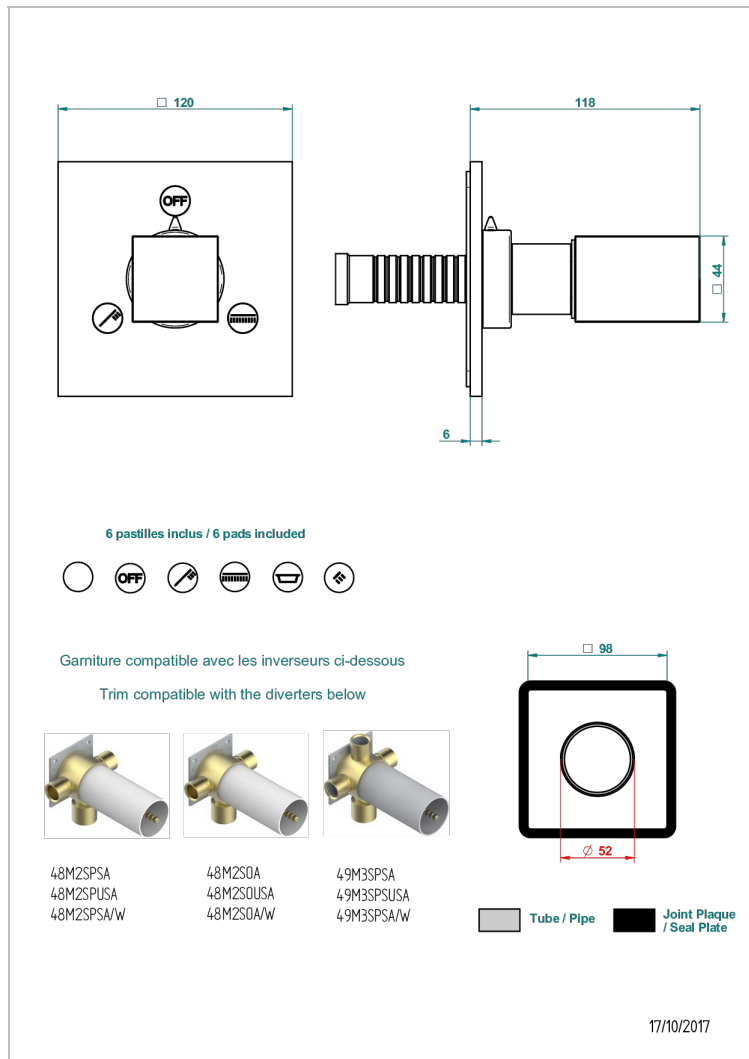

BEYOND CRYSTAL - RED CRYSTAL

U6H-48M2SB

Trim for wall mounted diverter, 2 ways - ref. 48M2 and 3 ways - ref. 49M3

THG
PARIS

特色

- Beyond Crystal - Red crystal
- Trim for wall mounted diverter, 2 ways - ref. 48M2 and 3 ways - ref. 49M3

相关的SKU

- Ref. G00-48M2SOA Wall mounted 3-way diverter with ceramic cartridge for concealed installation- 1 inlet 3/4" and 2 outlets 1/2" without stop position, without trim
- Ref. G00-48M2SPSA Wall mounted 3-way diverter with ceramic cartridge for concealed installation, 1 inlet 3/4" and 2 outlets 1/2" with stop position, without trim
- Ref. G00-49M3SPSA Wall mounted 4-way diverter with ceramic cartridge for concealed installation- 1 inlet 3/4" and 3 outlets 1/2" with stop position, without trim