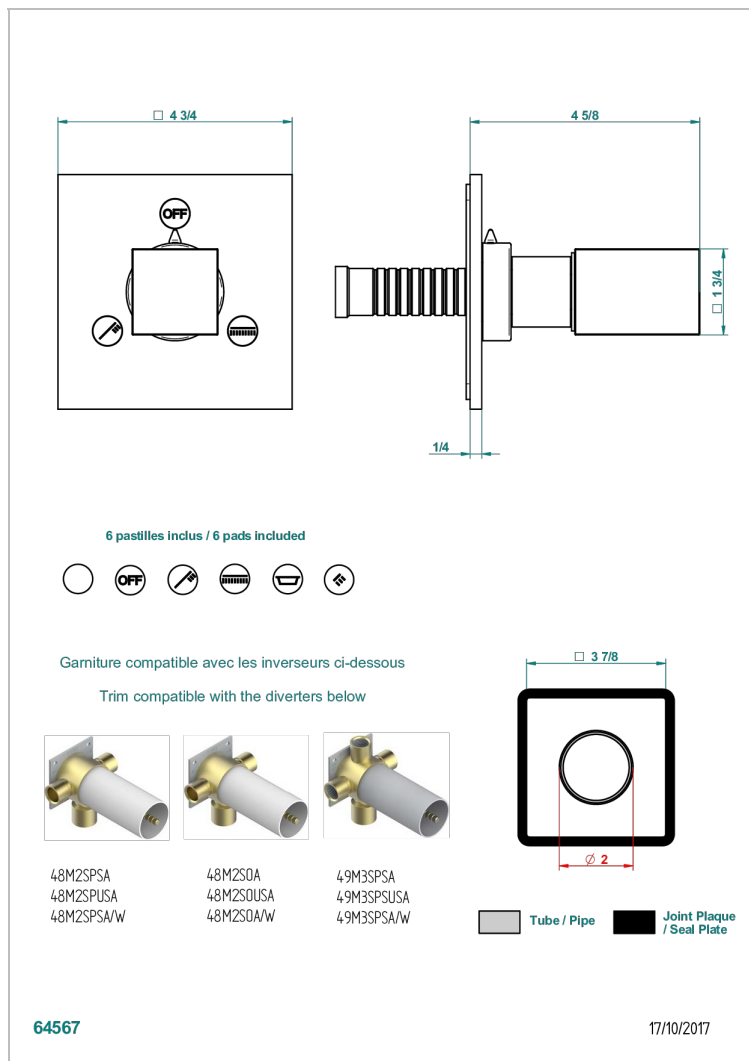

BEYOND CRYSTAL С КРАСНЫМ ХРУСТАЛЕМ

U6H-48M2SB

Trim for wall mounted diverter, 2 ways - ref. 48M2 and 3 ways - ref. 49M3

ХАРАКТЕРИСТИКИ

- Beyond crystal с красным хрусталём
- Trim for wall mounted diverter, 2 ways - ref. 48M2 and 3 ways - ref. 49M3

СВЯЗАННЫЕ ТОВАРНЫЕ ПОЗИЦИИ

- Ref. G00-48M2SOA Wall mounted 3-way diverter with ceramic cartridge for concealed installation- 1 inlet 3/4" and 2 outlets 1/2" without stop position, without trim
- Ref. G00-48M2SPSA Wall mounted 3-way diverter with ceramic cartridge for concealed installation, 1 inlet 3/4" and 2 outlets 1/2" with stop position, without trim
- Ref. G00-49M3SPSA Wall mounted 4-way diverter with ceramic cartridge for concealed installation- 1 inlet 3/4" and 3 outlets 1/2" with stop position, without trim