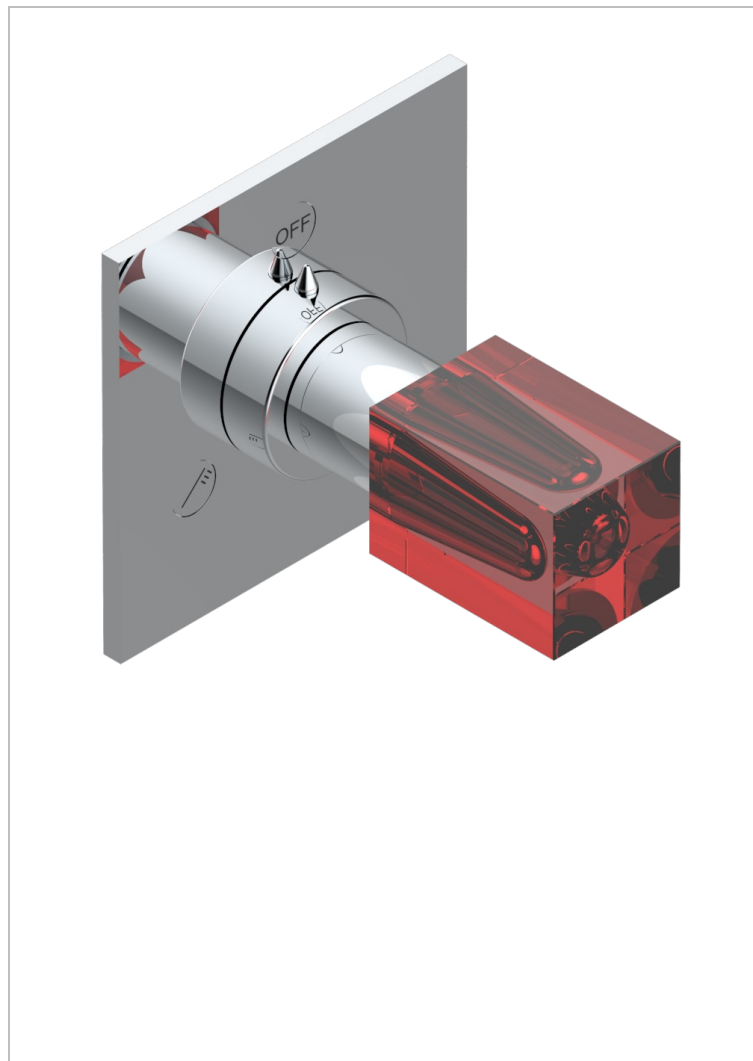

BEYOND CRYSTAL С КРАСНЫМ ХРУСТАЛЕМ

U6H-48M2SB

Trim for wall mounted diverter, 2 ways - ref. 48M2 and 3 ways - ref. 49M3

ХАРАКТЕРИСТИКИ

- Beyond crystal с красным хрусталём
- Trim for wall mounted diverter, 2 ways - ref. 48M2 and 3 ways - ref. 49M3

СВЯЗАННЫЕ ТОВАРНЫЕ ПОЗИЦИИ

- Ref. G00-48M2SOA Wall mounted 3-way diverter with ceramic cartridge for concealed installation- 1 inlet 3/4" and 2 outlets 1/2" without stop position, without trim
- Ref. G00-48M2SPSA Wall mounted 3-way diverter with ceramic cartridge for concealed installation, 1 inlet 3/4" and 2 outlets 1/2" with stop position, without trim
- Ref. G00-49M3SPSA Wall mounted 4-way diverter with ceramic cartridge for concealed installation- 1 inlet 3/4" and 3 outlets 1/2" with stop position, without trim