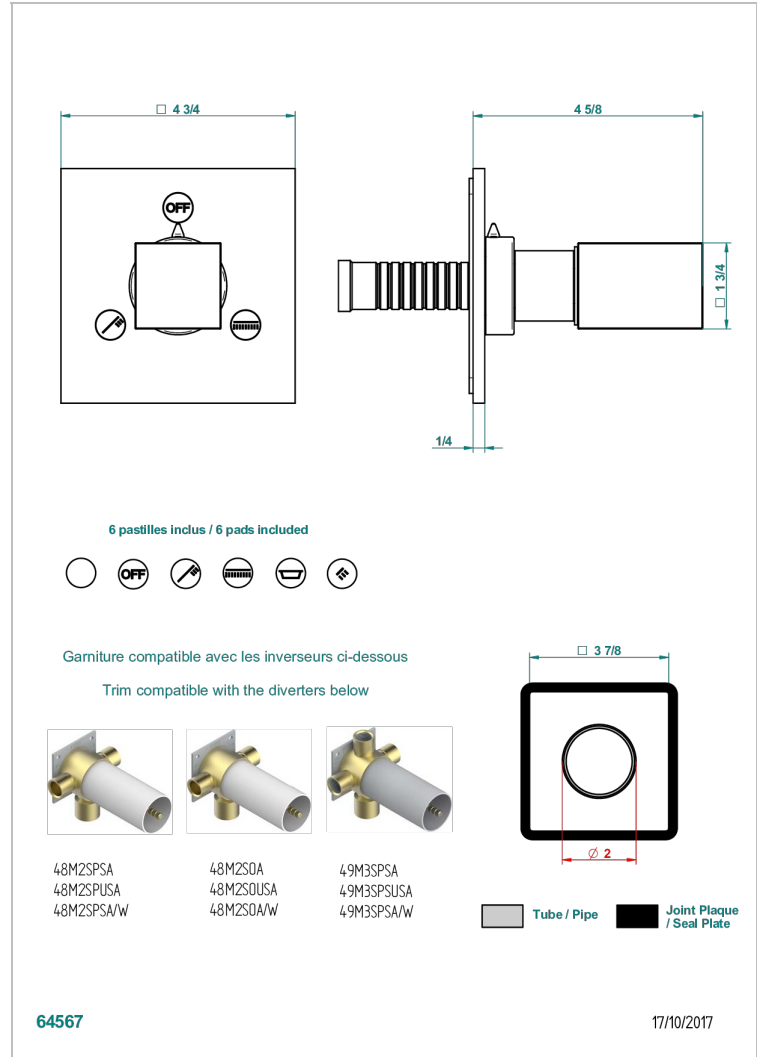

BEYOND CRYSTAL - CRISTAL ROJO

U6H-48M2SB

Trim for wall mounted diverter, 2 ways - ref. 48M2 and 3 ways - ref. 49M3

THG[®]
PARIS

CARACTERÍSTICAS

- Beyond Crystal - cristal rojo
- Trim for wall mounted diverter, 2 ways - ref. 48M2 and 3 ways - ref. 49M3

PRODUCTOS RELACIONADOS

- Ref. G00-48M2SOA Wall mounted 3-way diverter with ceramic cartridge for concealed installation- 1 inlet 3/4" and 2 outlets 1/2" without stop position, without trim
- Ref. G00-48M2SPSA Wall mounted 3-way diverter with ceramic cartridge for concealed installation, 1 inlet 3/4" and 2 outlets 1/2" with stop position, without trim
- Ref. G00-49M3SPSA Wall mounted 4-way diverter with ceramic cartridge for concealed installation- 1 inlet 3/4" and 3 outlets 1/2" with stop position, without trim