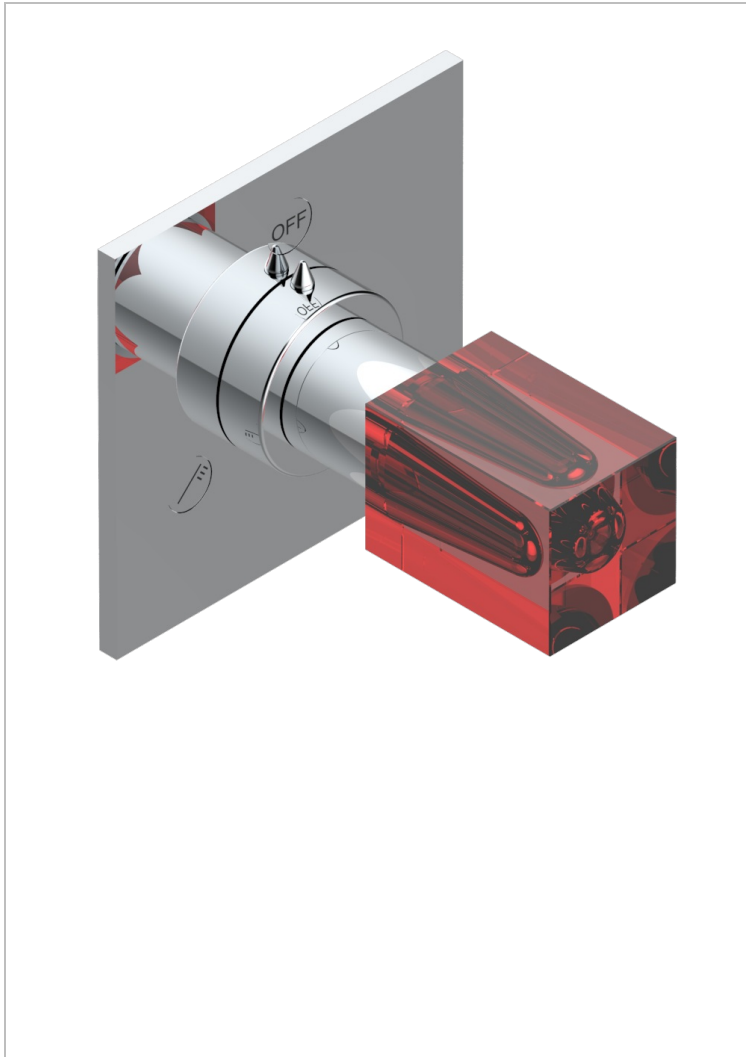

BEYOND CRYSTAL - CRISTAL ROJO

U6H-48M2SB

Trim for wall mounted diverter, 2 ways - ref. 48M2 and 3 ways - ref. 49M3

THG[®]
PARIS

CARACTERÍSTICAS

- Beyond Crystal - cristal rojo
- Trim for wall mounted diverter, 2 ways - ref. 48M2 and 3 ways - ref. 49M3

PRODUCTOS RELACIONADOS

- Ref. G00-48M2SOA Wall mounted 3-way diverter with ceramic cartridge for concealed installation- 1 inlet 3/4" and 2 outlets 1/2" without stop position, without trim
- Ref. G00-48M2SPSA Wall mounted 3-way diverter with ceramic cartridge for concealed installation, 1 inlet 3/4" and 2 outlets 1/2" with stop position, without trim
- Ref. G00-49M3SPSA Wall mounted 4-way diverter with ceramic cartridge for concealed installation- 1 inlet 3/4" and 3 outlets 1/2" with stop position, without trim

ACABADOS DISPONIBLES

Cerámica negra mate - D30
Cromo - A02
Cromo / dorado - G02
Cromo mate - C02
Dorado - F01
Dorado mate - F07

Dorado pálido - F30
Dorado pálido mate (sin barniz) - F31
Níquel viejo - H28
Pvd blush - H62
Pvd blush mate - H60
Pvd color latón - H49