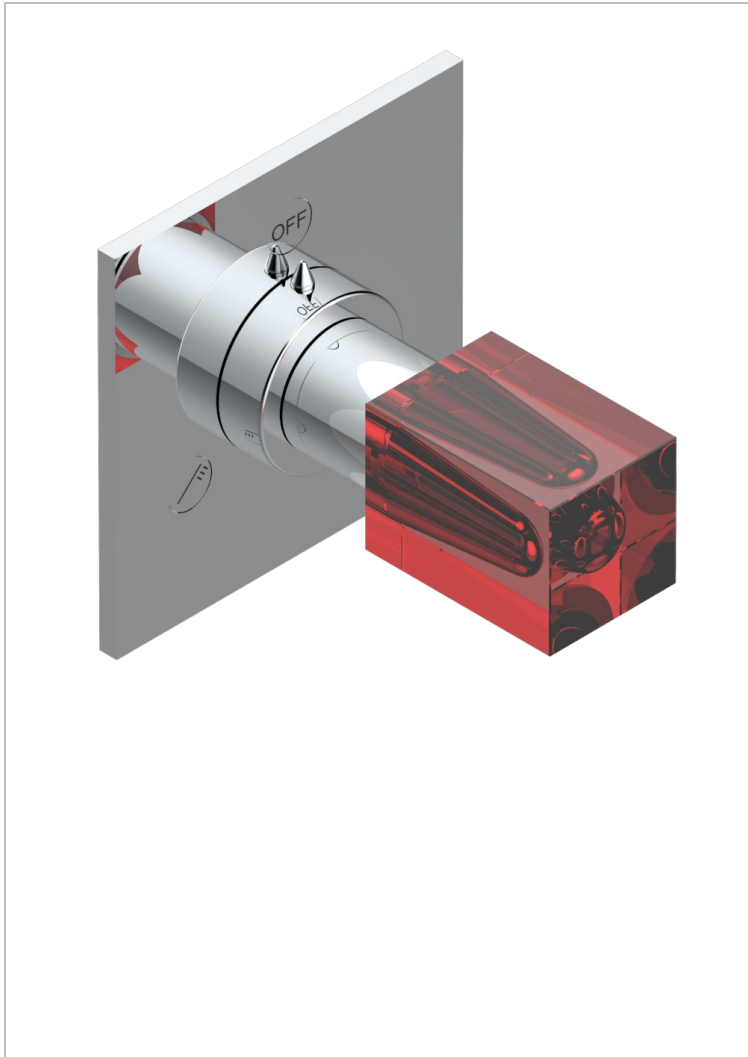

# BEYOND CRYSTAL - RED CRYSTAL

U6H-48M2SB

Trim for wall mounted diverter, 2 ways - ref. 48M2 and 3 ways - ref. 49M3

## CHARACTERISTIC

- Beyond Crystal - Red crystal
- Trim for wall mounted diverter, 2 ways - ref. 48M2 and 3 ways - ref. 49M3

## RELATED SKU'S

- Ref. G00-48M2SOA Wall mounted 3-way diverter with ceramic cartridge for concealed installation- 1 inlet 3/4" and 2 outlets 1/2" without stop position, without trim
- Ref. G00-48M2SPSA Wall mounted 3-way diverter with ceramic cartridge for concealed installation, 1 inlet 3/4" and 2 outlets 1/2" with stop position, without trim
- Ref. G00-49M3SPSA Wall mounted 4-way diverter with ceramic cartridge for concealed installation- 1 inlet 3/4" and 3 outlets 1/2" with stop position, without trim