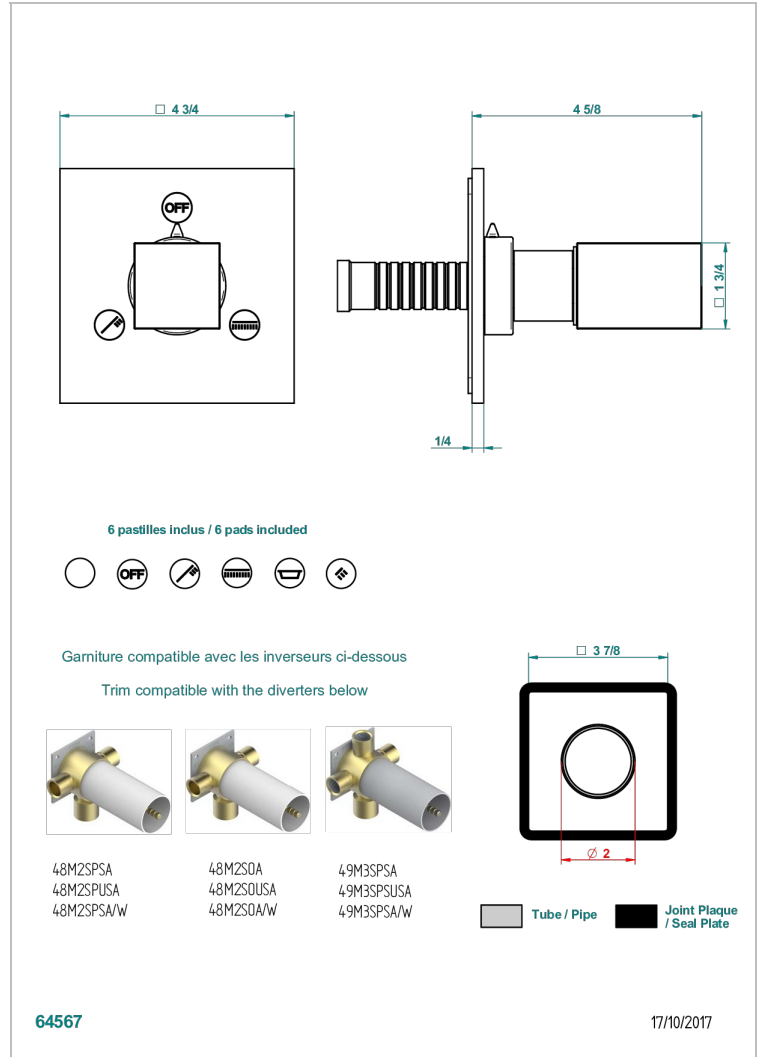

# BEYOND CRYSTAL - RED CRYSTAL

U6H-48M2SB

Trim for wall mounted diverter, 2 ways - ref. 48M2 and 3 ways - ref. 49M3

## CHARACTERISTIC

- Beyond Crystal - Red crystal
- Trim for wall mounted diverter, 2 ways - ref. 48M2 and 3 ways - ref. 49M3

## RELATED SKU'S

- Ref. G00-48M2SOA Wall mounted 3-way diverter with ceramic cartridge for concealed installation- 1 inlet 3/4" and 2 outlets 1/2" without stop position, without trim
- Ref. G00-48M2SPSA Wall mounted 3-way diverter with ceramic cartridge for concealed installation, 1 inlet 3/4" and 2 outlets 1/2" with stop position, without trim
- Ref. G00-49M3SPSA Wall mounted 4-way diverter with ceramic cartridge for concealed installation- 1 inlet 3/4" and 3 outlets 1/2" with stop position, without trim