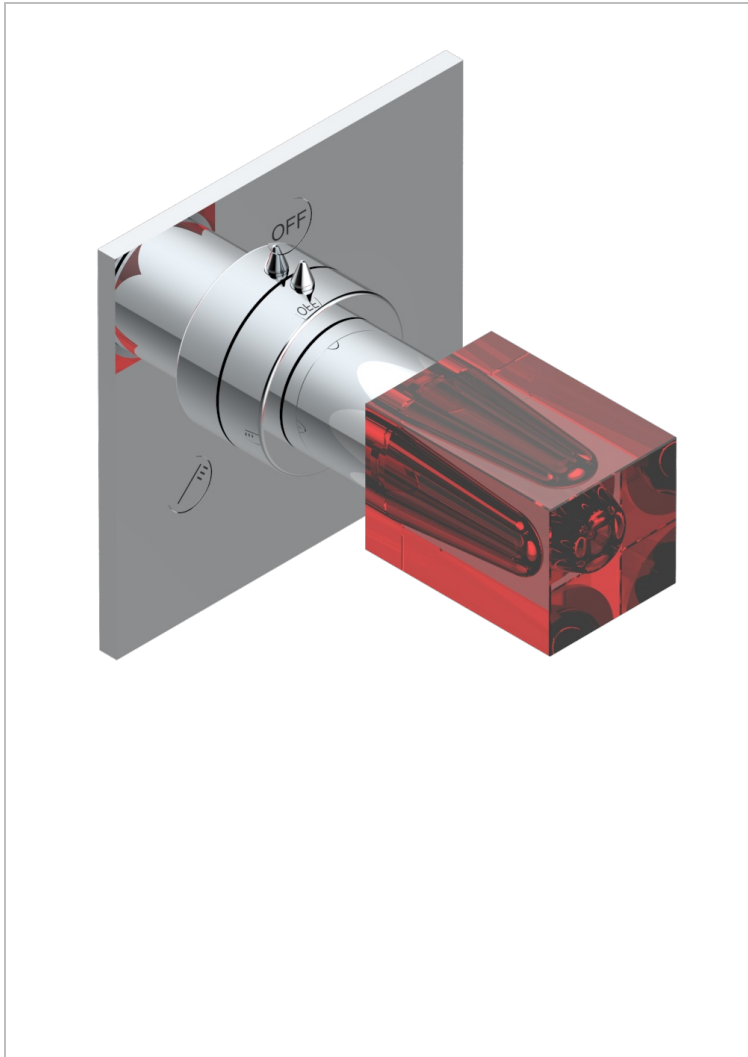

BEYOND CRYSTAL - RED CRYSTAL

U6H-48M2SB

Trim for wall mounted diverter, 2 ways - ref. 48M2 and 3 ways - ref. 49M3

特色

- Beyond Crystal - Red crystal
- Trim for wall mounted diverter, 2 ways - ref. 48M2 and 3 ways - ref. 49M3

相关的SKU

- Ref. G00-48M2SOA Wall mounted 3-way diverter with ceramic cartridge for concealed installation- 1 inlet 3/4" and 2 outlets 1/2" without stop position, without trim
- Ref. G00-48M2SPSA Wall mounted 3-way diverter with ceramic cartridge for concealed installation, 1 inlet 3/4" and 2 outlets 1/2" with stop position, without trim
- Ref. G00-49M3SPSA Wall mounted 4-way diverter with ceramic cartridge for concealed installation- 1 inlet 3/4" and 3 outlets 1/2" with stop position, without trim