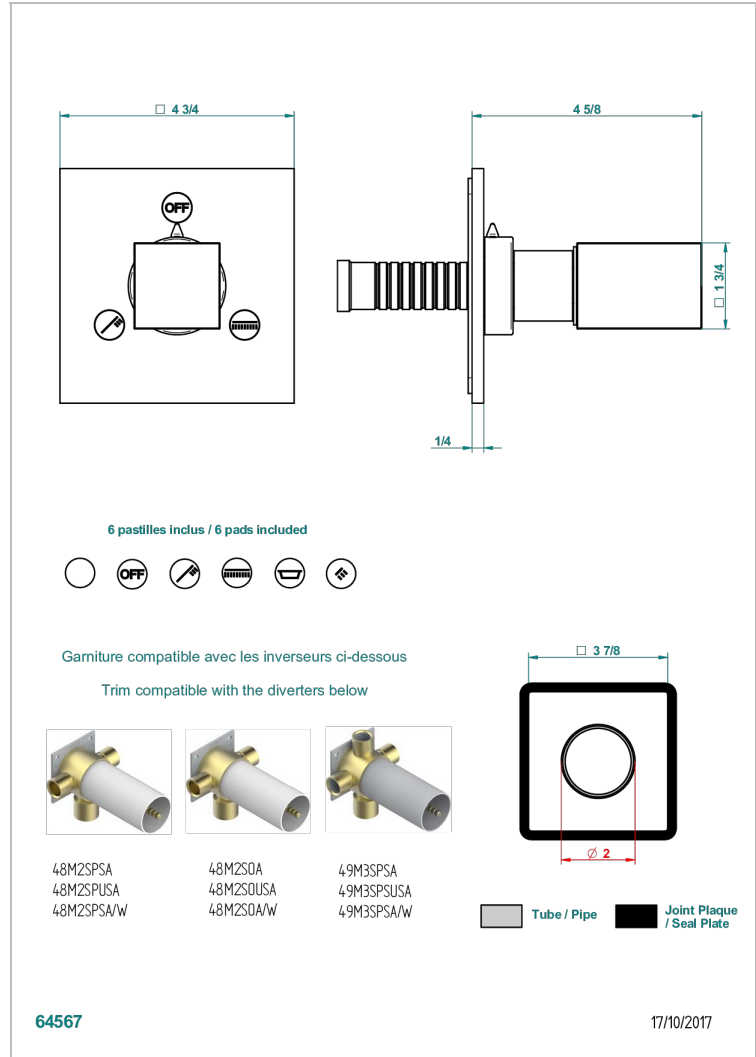

BEYOND CRYSTAL - RED CRYSTAL

U6H-48M2SB

Trim for wall mounted diverter, 2 ways - ref. 48M2 and 3 ways - ref. 49M3

特色

- Beyond Crystal - Red crystal
- Trim for wall mounted diverter, 2 ways - ref. 48M2 and 3 ways - ref. 49M3

相关的SKU

- Ref. G00-48M2SOA Wall mounted 3-way diverter with ceramic cartridge for concealed installation- 1 inlet 3/4" and 2 outlets 1/2" without stop position, without trim
- Ref. G00-48M2SPSA Wall mounted 3-way diverter with ceramic cartridge for concealed installation, 1 inlet 3/4" and 2 outlets 1/2" with stop position, without trim
- Ref. G00-49M3SPSA Wall mounted 4-way diverter with ceramic cartridge for concealed installation- 1 inlet 3/4" and 3 outlets 1/2" with stop position, without trim