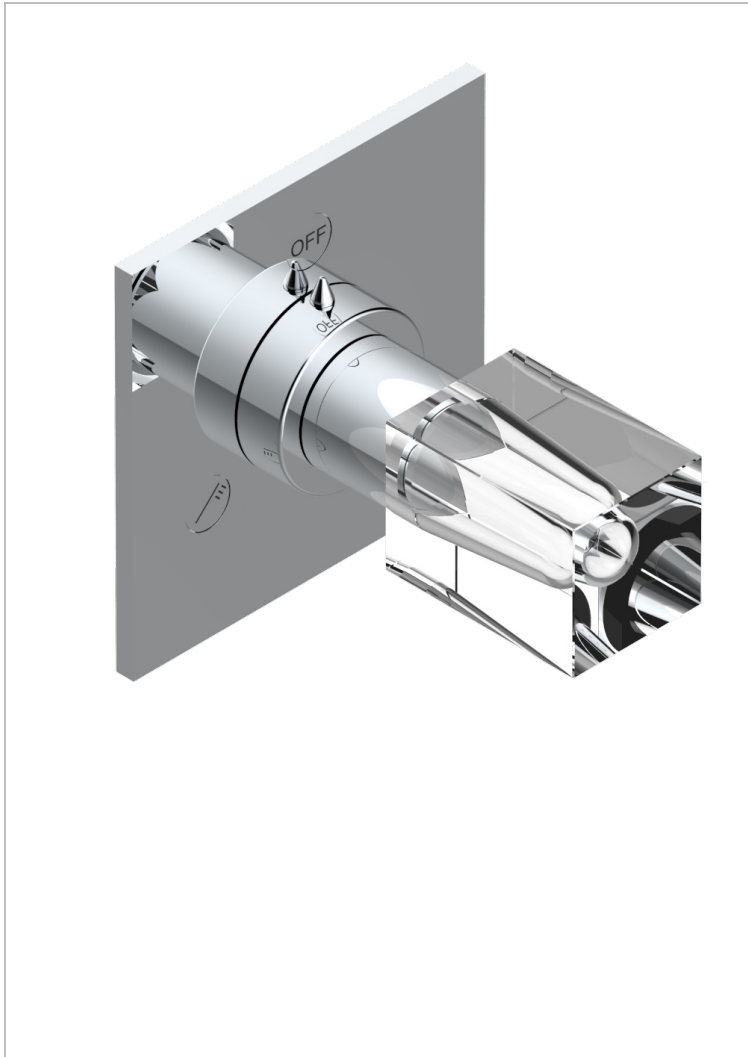

# BEYOND CRYSTAL - CLEAR CRYSTAL

U6F-48M2SB

Trim for wall mounted diverter - 2 ways ref.48M2 & 3 ways ref.49M3

## CHARACTERISTIC

- Beyond Crystal - Clear crystal
- Trim for wall mounted diverter - 2 ways ref.48M2 & 3 ways ref.49M3

## RELATED SKU'S

- Ref. G00-48M2SOUSA Wall mounted 3-way diverter with ceramic cartridge for concealed installation- 1 inlet 3/4" and 2 outlets 1/2" without shared ports no stop position - no trim
- Ref. G00-48M2SPSUSA Wall mounted 3-way diverter with ceramic cartridge for concealed installation- 1 inlet 3/4" and 2 outlets 1/2" with positive top, no shared ports - no trim
- Ref. G00-49M3SPSUSA Wall mounted 4-way diverter with ceramic cartridge for concealed installation- 1 inlet 3/4" and 3 outlets 1/2" with positive top, no shared ports - no trim