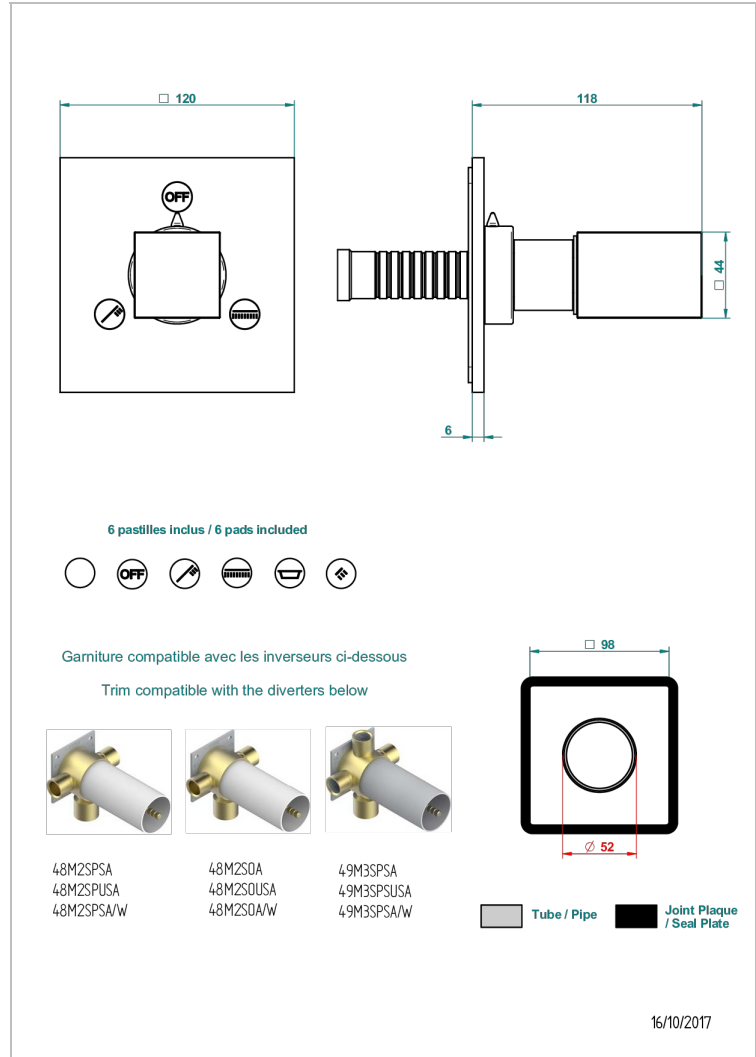

# BEYOND CRYSTAL - CLEAR CRYSTAL

U6F-48M2SB

Trim for wall mounted diverter - 2 ways ref.48M2 & 3 ways ref.49M3

## CHARACTERISTIC

- Beyond Crystal - Clear crystal
- Trim for wall mounted diverter - 2 ways ref.48M2 & 3 ways ref.49M3

## RELATED SKU'S

- Ref. G00-48M2SOUSA Wall mounted 3-way diverter with ceramic cartridge for concealed installation- 1 inlet 3/4" and 2 outlets 1/2" without shared ports no stop position - no trim
- Ref. G00-48M2SPSUSA Wall mounted 3-way diverter with ceramic cartridge for concealed installation- 1 inlet 3/4" and 2 outlets 1/2" with positive top, no shared ports - no trim
- Ref. G00-49M3SPSUSA Wall mounted 4-way diverter with ceramic cartridge for concealed installation- 1 inlet 3/4" and 3 outlets 1/2" with positive top, no shared ports - no trim