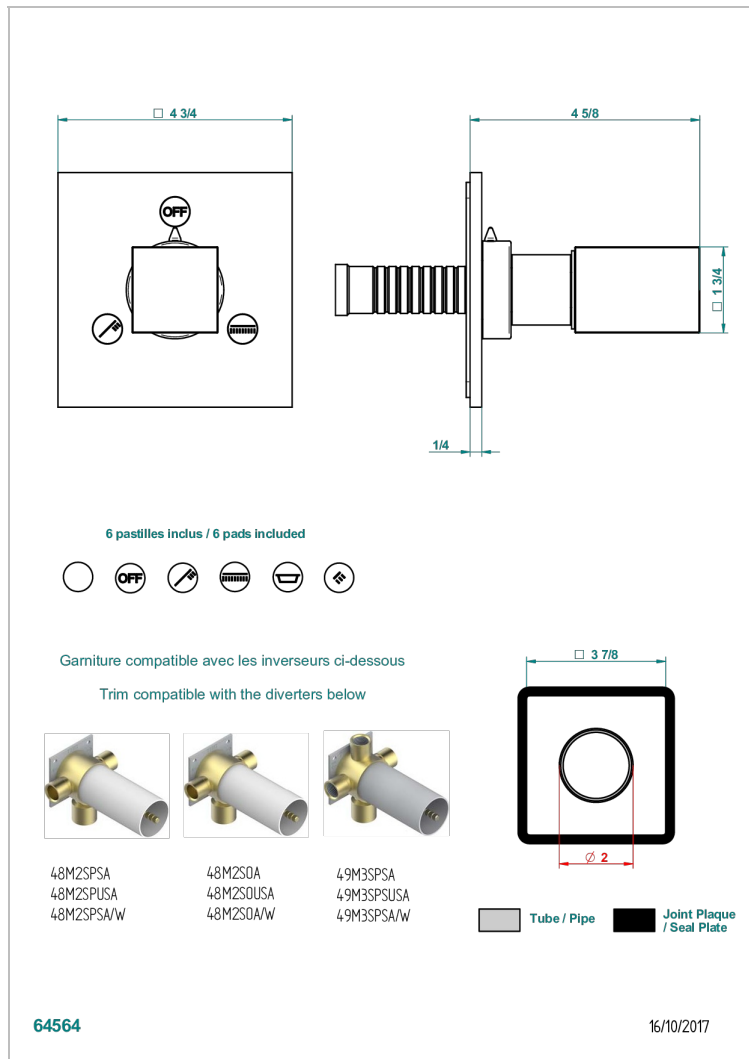

BEYOND CRYSTAL - CLEAR CRYSTAL

U6F-48M2SB

Trim for wall mounted diverter - 2 ways ref.48M2 & 3 ways ref.49M3

CHARACTERISTIC

- Beyond Crystal - Clear crystal
- Trim for wall mounted diverter - 2 ways ref.48M2 & 3 ways ref.49M3

RELATED SKU'S

- Ref. G00-48M2SOUSA Wall mounted 3-way diverter with ceramic cartridge for concealed installation- 1 inlet $\frac{3}{4}$ " and 2 outlets $\frac{1}{2}$ " without shared ports no stop position - no trim
- Ref. G00-48M2SPSUSA Wall mounted 3-way diverter with ceramic cartridge for concealed installation- 1 inlet $\frac{3}{4}$ " and 2 outlets $\frac{1}{2}$ " with positive top, no shared ports - no trim
- Ref. G00-49M3SPSUSA Wall mounted 4-way diverter with ceramic cartridge for concealed installation- 1 inlet $\frac{3}{4}$ " and 3 outlets $\frac{1}{2}$ " with positive top, no shared ports - no trim