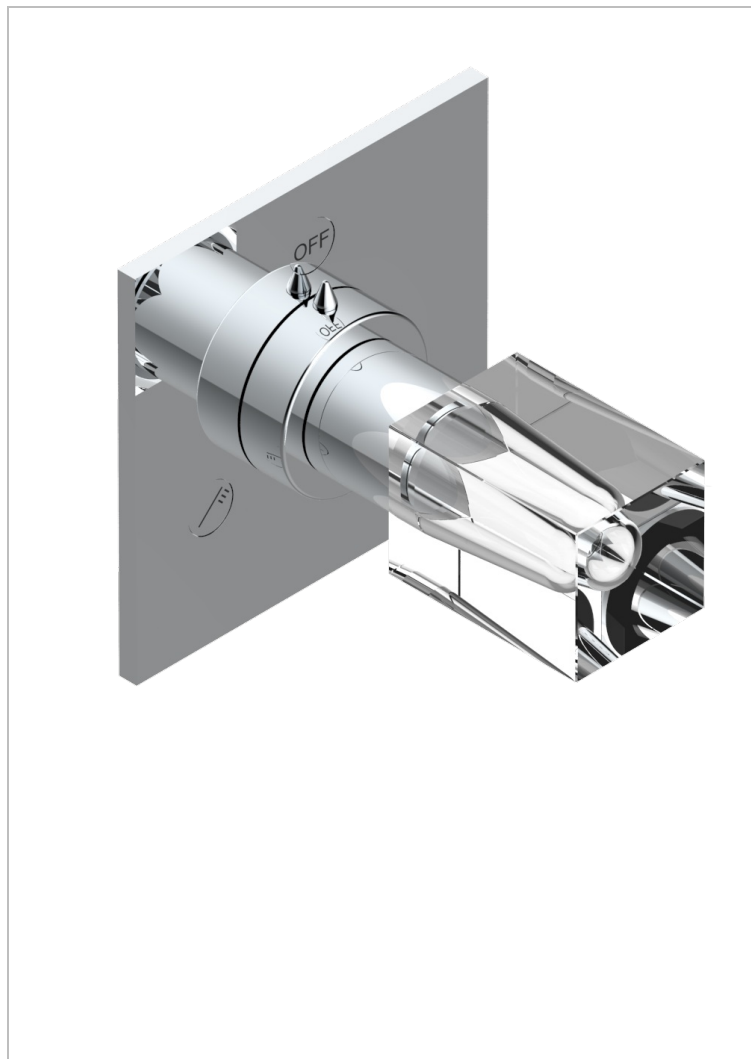

BEYOND CRYSTAL - CLEAR CRYSTAL

U6F-48M2SB

Trim for wall mounted diverter - 2 ways ref.48M2 & 3 ways ref.49M3

CHARACTERISTIC

- Beyond Crystal - Clear crystal
- Trim for wall mounted diverter - 2 ways ref.48M2 & 3 ways ref.49M3

RELATED SKU'S

- Ref. G00-48M2SOUSA Wall mounted 3-way diverter with ceramic cartridge for concealed installation- 1 inlet $\frac{3}{4}$ " and 2 outlets $\frac{1}{2}$ " without shared ports no stop position - no trim
- Ref. G00-48M2SPSUSA Wall mounted 3-way diverter with ceramic cartridge for concealed installation- 1 inlet $\frac{3}{4}$ " and 2 outlets $\frac{1}{2}$ " with positive top, no shared ports - no trim
- Ref. G00-49M3SPSUSA Wall mounted 4-way diverter with ceramic cartridge for concealed installation- 1 inlet $\frac{3}{4}$ " and 3 outlets $\frac{1}{2}$ " with positive top, no shared ports - no trim