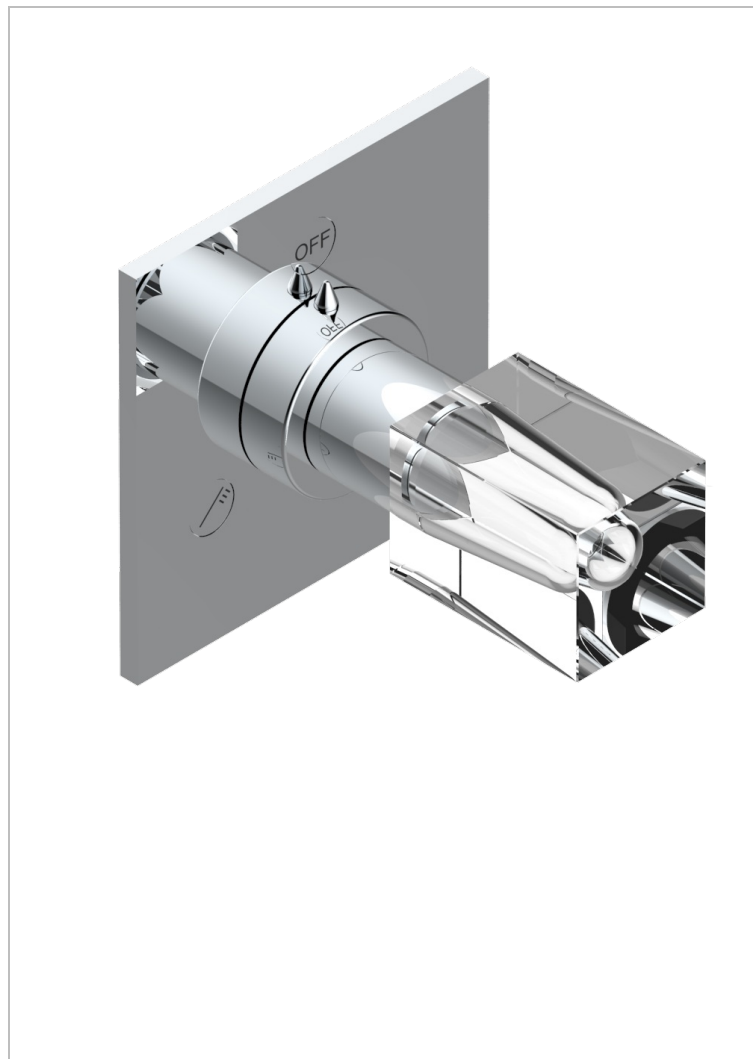

# BEYOND CRYSTAL - CRISTAL CLARO

U6F-48M2SB

Trim for wall mounted diverter, 2 ways - ref. 48M2 and 3 ways - ref. 49M3

## CARACTERÍSTICAS

- Beyond Crystal - cristal claro
- Trim for wall mounted diverter, 2 ways - ref. 48M2 and 3 ways - ref. 49M3

## PRODUCTOS RELACIONADOS

- Ref. G00-48M2SOA Wall mounted 3-way diverter with ceramic cartridge for concealed installation- 1 inlet 3/4" and 2 outlets 1/2" without stop position, without trim
- Ref. G00-48M2SPSA Wall mounted 3-way diverter with ceramic cartridge for concealed installation, 1 inlet 3/4" and 2 outlets 1/2" with stop position, without trim
- Ref. G00-49M3SPSA Wall mounted 4-way diverter with ceramic cartridge for concealed installation- 1 inlet 3/4" and 3 outlets 1/2" with stop position, without trim