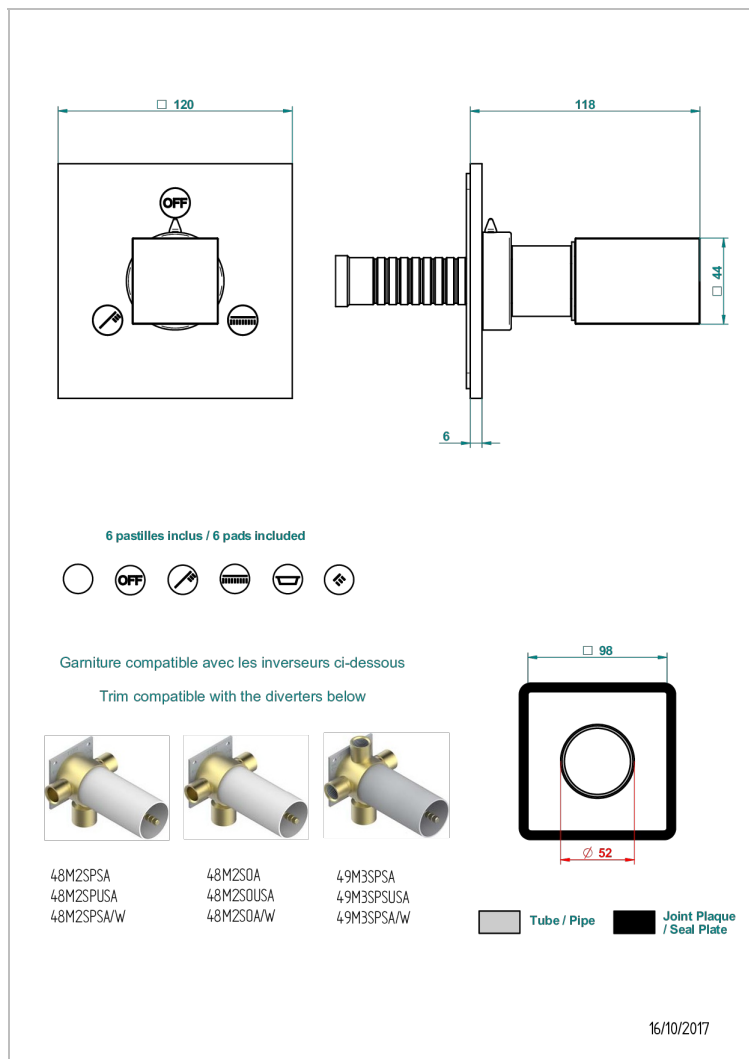

# BEYOND CRYSTAL - CRISTAL CLARO

U6F-48M2SB

Trim for wall mounted diverter, 2 ways - ref. 48M2 and 3 ways - ref. 49M3

## CARACTERÍSTICAS

- Beyond Crystal - cristal claro
- Trim for wall mounted diverter, 2 ways - ref. 48M2 and 3 ways - ref. 49M3

## PRODUCTOS RELACIONADOS

- Ref. G00-48M2SOA Wall mounted 3-way diverter with ceramic cartridge for concealed installation- 1 inlet 3/4" and 2 outlets 1/2" without stop position, without trim
- Ref. G00-48M2SPSA Wall mounted 3-way diverter with ceramic cartridge for concealed installation, 1 inlet 3/4" and 2 outlets 1/2" with stop position, without trim
- Ref. G00-49M3SPSA Wall mounted 4-way diverter with ceramic cartridge for concealed installation- 1 inlet 3/4" and 3 outlets 1/2" with stop position, without trim