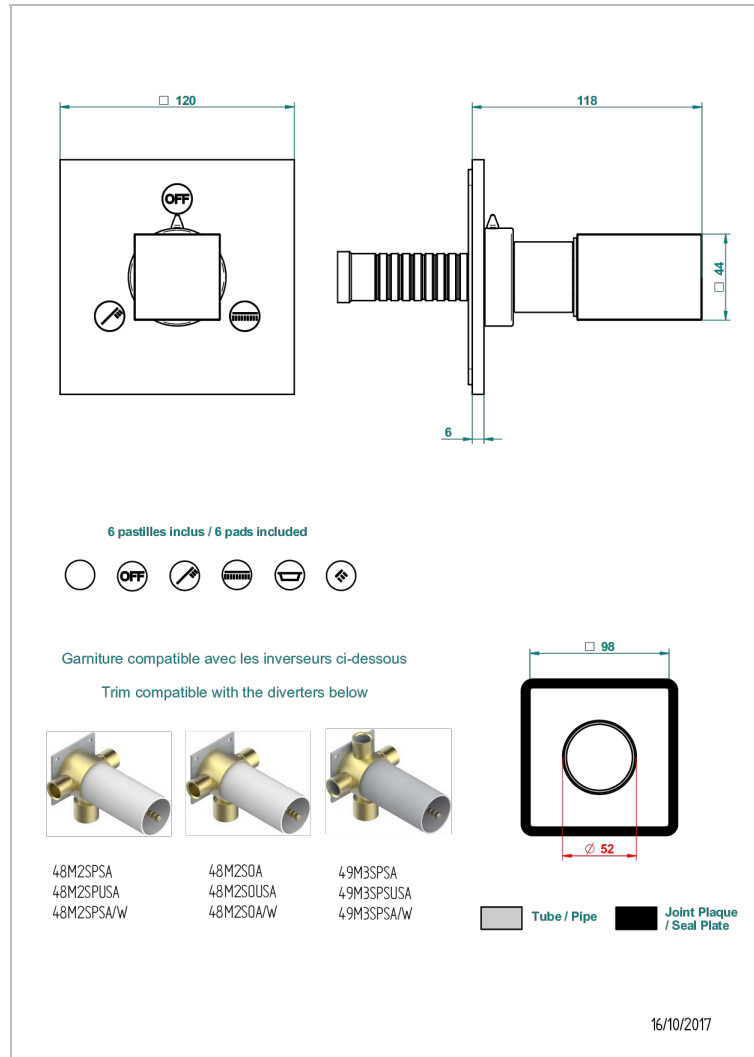

BEYOND CRYSTAL - CLEAR CRYSTAL

U6F-48M2SB

Trim for wall mounted diverter, 2 ways - ref. 48M2 and 3 ways - ref. 49M3

CHARACTERISTIC

- Beyond Crystal - Clear crystal
- Trim for wall mounted diverter, 2 ways - ref. 48M2 and 3 ways - ref. 49M3

RELATED SKU'S

- Ref. G00-48M2SOA Wall mounted 3-way diverter with ceramic cartridge for concealed installation- 1 inlet 3/4" and 2 outlets 1/2" without stop position, without trim
- Ref. G00-48M2SPSA Wall mounted 3-way diverter with ceramic cartridge for concealed installation, 1 inlet 3/4" and 2 outlets 1/2" with stop position, without trim
- Ref. G00-49M3SPSA Wall mounted 4-way diverter with ceramic cartridge for concealed installation- 1 inlet 3/4" and 3 outlets 1/2" with stop position, without trim