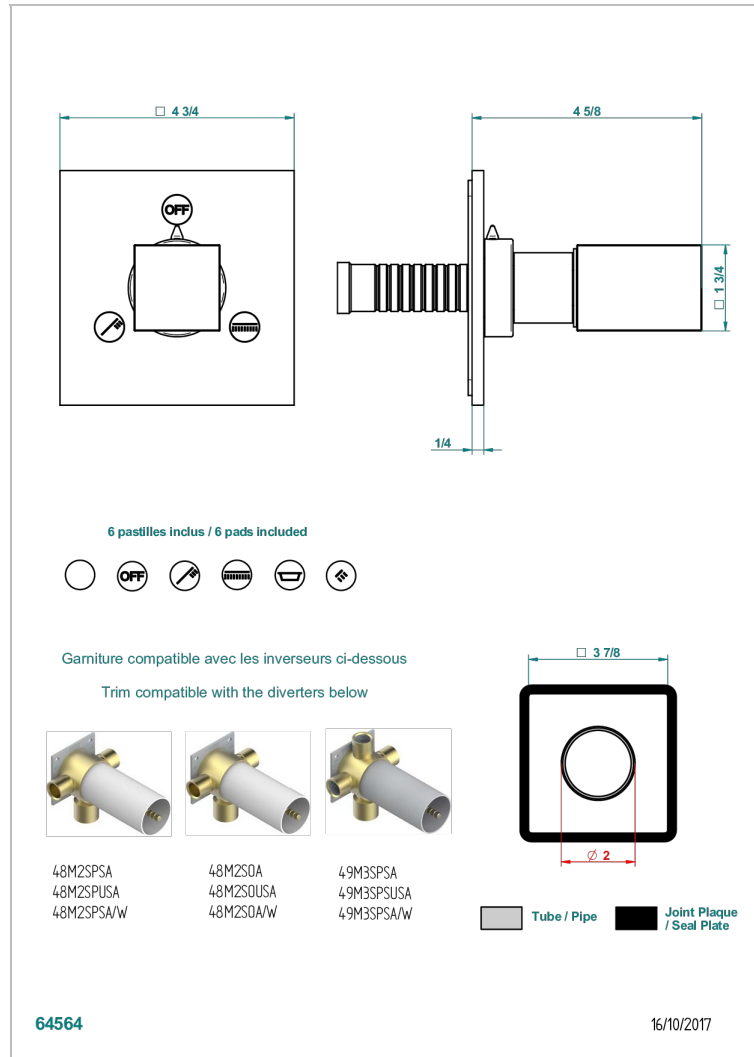

BEYOND CRYSTAL - CRISTAL CLARO

U6F-48M2SB

Trim for wall mounted diverter, 2 ways - ref. 48M2 and 3 ways - ref. 49M3

CARACTERÍSTICAS

- Beyond Crystal - cristal claro
- Trim for wall mounted diverter, 2 ways - ref. 48M2 and 3 ways - ref. 49M3

PRODUCTOS RELACIONADOS

- Ref. G00-48M2SOA Wall mounted 3-way diverter with ceramic cartridge for concealed installation- 1 inlet 3/4" and 2 outlets 1/2" without stop position, without trim
- Ref. G00-48M2SPSA Wall mounted 3-way diverter with ceramic cartridge for concealed installation, 1 inlet 3/4" and 2 outlets 1/2" with stop position, without trim
- Ref. G00-49M3SPSA Wall mounted 4-way diverter with ceramic cartridge for concealed installation- 1 inlet 3/4" and 3 outlets 1/2" with stop position, without trim