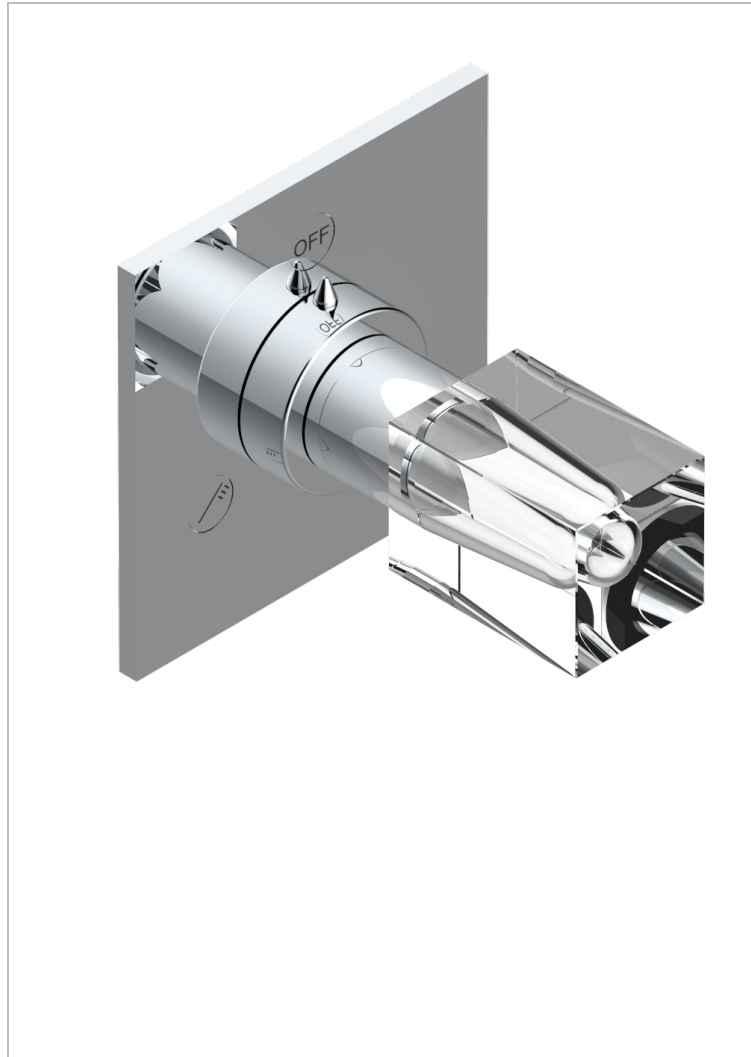

BEYOND CRYSTAL - CRISTAL CLARO

U6F-48M2SB

Trim for wall mounted diverter, 2 ways - ref. 48M2 and 3 ways - ref. 49M3

CARACTERÍSTICAS

- Beyond Crystal - cristal claro
- Trim for wall mounted diverter, 2 ways - ref. 48M2 and 3 ways - ref. 49M3

PRODUCTOS RELACIONADOS

- Ref. G00-48M2SOA Wall mounted 3-way diverter with ceramic cartridge for concealed installation- 1 inlet 3/4" and 2 outlets 1/2" without stop position, without trim
- Ref. G00-48M2SPSA Wall mounted 3-way diverter with ceramic cartridge for concealed installation, 1 inlet 3/4" and 2 outlets 1/2" with stop position, without trim
- Ref. G00-49M3SPSA Wall mounted 4-way diverter with ceramic cartridge for concealed installation- 1 inlet 3/4" and 3 outlets 1/2" with stop position, without trim

ACABADOS DISPONIBLES

Cerámica negra mate - D30
Cromo - A02
Cromo / dorado - G02
Cromo mate - C02
Dorado - F01
Dorado mate - F07

Dorado pálido - F30
Dorado pálido mate (sin barniz) - F31
Níquel viejo - H28
Pvd blush - H62
Pvd blush mate - H60
Pvd color latón - H49