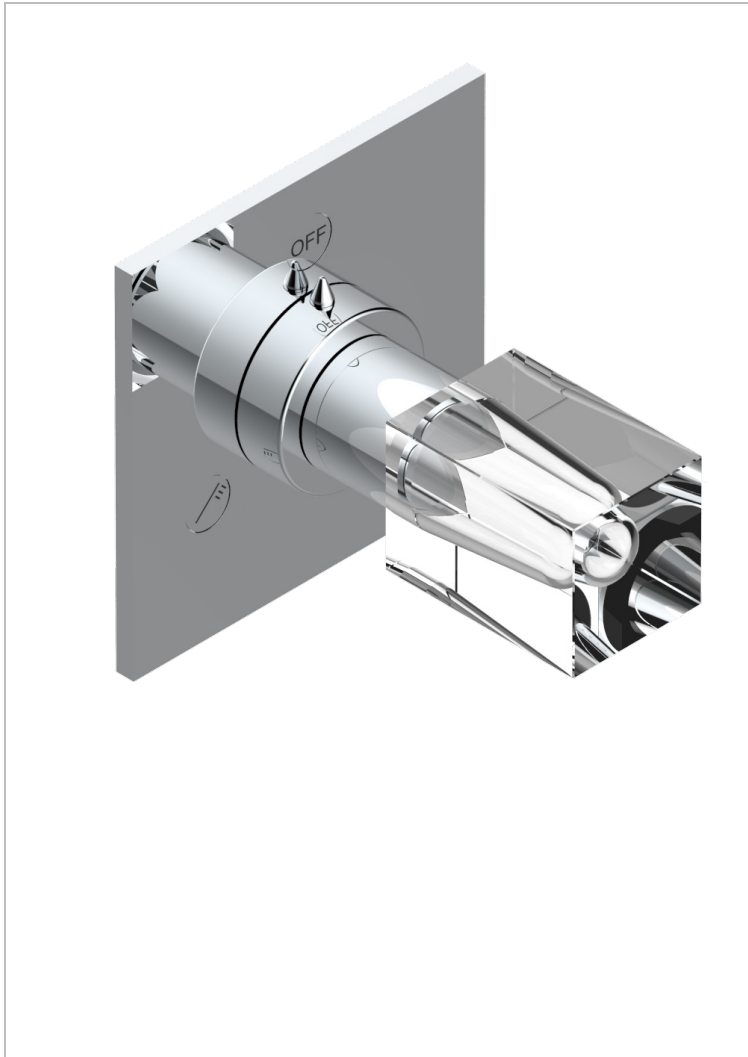

BEYOND CRYSTAL - CLEAR CRYSTAL

U6F-48M2SB

Trim for wall mounted diverter, 2 ways - ref. 48M2 and 3 ways - ref. 49M3

CHARACTERISTIC

- Beyond Crystal - Clear crystal
- Trim for wall mounted diverter, 2 ways - ref. 48M2 and 3 ways - ref. 49M3

RELATED SKU'S

- Ref. G00-48M2SOA Wall mounted 3-way diverter with ceramic cartridge for concealed installation- 1 inlet 3/4" and 2 outlets 1/2" without stop position, without trim
- Ref. G00-48M2SPSA Wall mounted 3-way diverter with ceramic cartridge for concealed installation, 1 inlet 3/4" and 2 outlets 1/2" with stop position, without trim
- Ref. G00-49M3SPSA Wall mounted 4-way diverter with ceramic cartridge for concealed installation- 1 inlet 3/4" and 3 outlets 1/2" with stop position, without trim