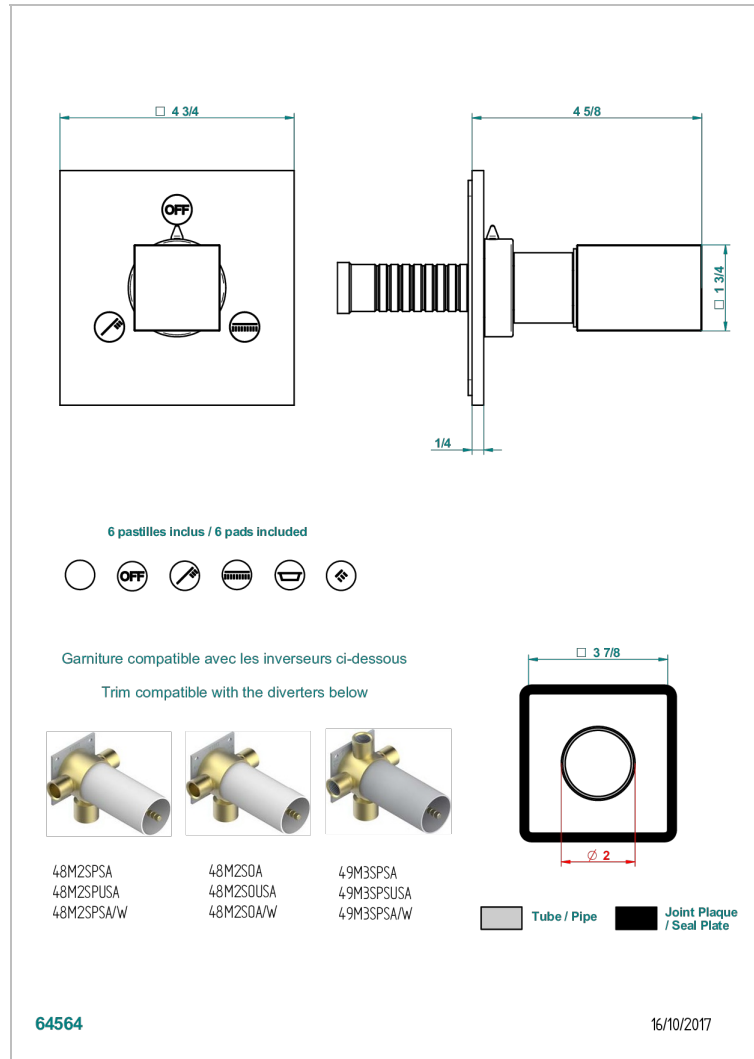

BEYOND CRYSTAL - CLEAR CRYSTAL

U6F-48M2SB

Trim for wall mounted diverter, 2 ways - ref. 48M2 and 3 ways - ref. 49M3

CHARACTERISTIC

- Beyond Crystal - Clear crystal
- Trim for wall mounted diverter, 2 ways - ref. 48M2 and 3 ways - ref. 49M3

RELATED SKU'S

- Ref. G00-48M2SOA Wall mounted 3-way diverter with ceramic cartridge for concealed installation- 1 inlet 3/4" and 2 outlets 1/2" without stop position, without trim
- Ref. G00-48M2SPSA Wall mounted 3-way diverter with ceramic cartridge for concealed installation, 1 inlet 3/4" and 2 outlets 1/2" with stop position, without trim
- Ref. G00-49M3SPSA Wall mounted 4-way diverter with ceramic cartridge for concealed installation- 1 inlet 3/4" and 3 outlets 1/2" with stop position, without trim