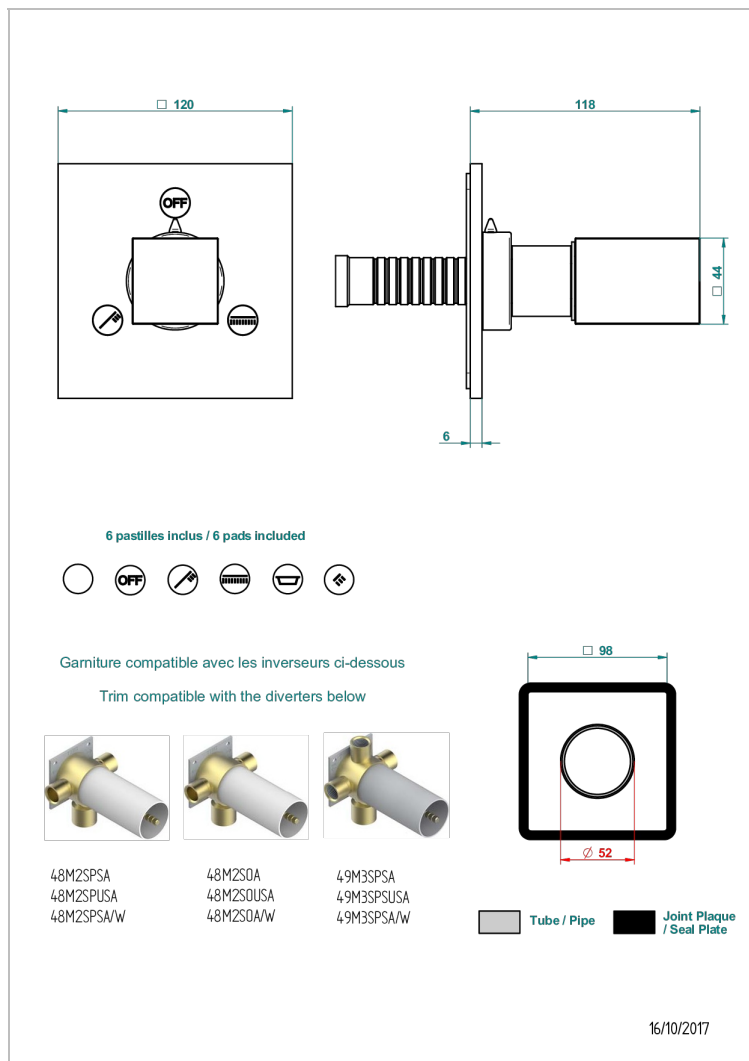

BEYOND CRYSTAL С ПРОЗРАЧНЫМ ХРУСТАЛЕМ

THG
PARIS

U6F-48M2SB

Trim for wall mounted diverter, 2 ways - ref. 48M2 and 3 ways - ref. 49M3

ХАРАКТЕРИСТИКИ

- Beyond crystal с прозрачным хрусталём
- Trim for wall mounted diverter, 2 ways - ref. 48M2 and 3 ways - ref. 49M3

СВЯЗАННЫЕ ТОВАРНЫЕ ПОЗИЦИИ

- Ref. G00-48M2SOA Wall mounted 3-way diverter with ceramic cartridge for concealed installation- 1 inlet 3/4" and 2 outlets 1/2" without stop position, without trim
- Ref. G00-48M2SPSA Wall mounted 3-way diverter with ceramic cartridge for concealed installation, 1 inlet 3/4" and 2 outlets 1/2" with stop position, without trim
- Ref. G00-49M3SPSA Wall mounted 4-way diverter with ceramic cartridge for concealed installation- 1 inlet 3/4" and 3 outlets 1/2" with stop position, without trim