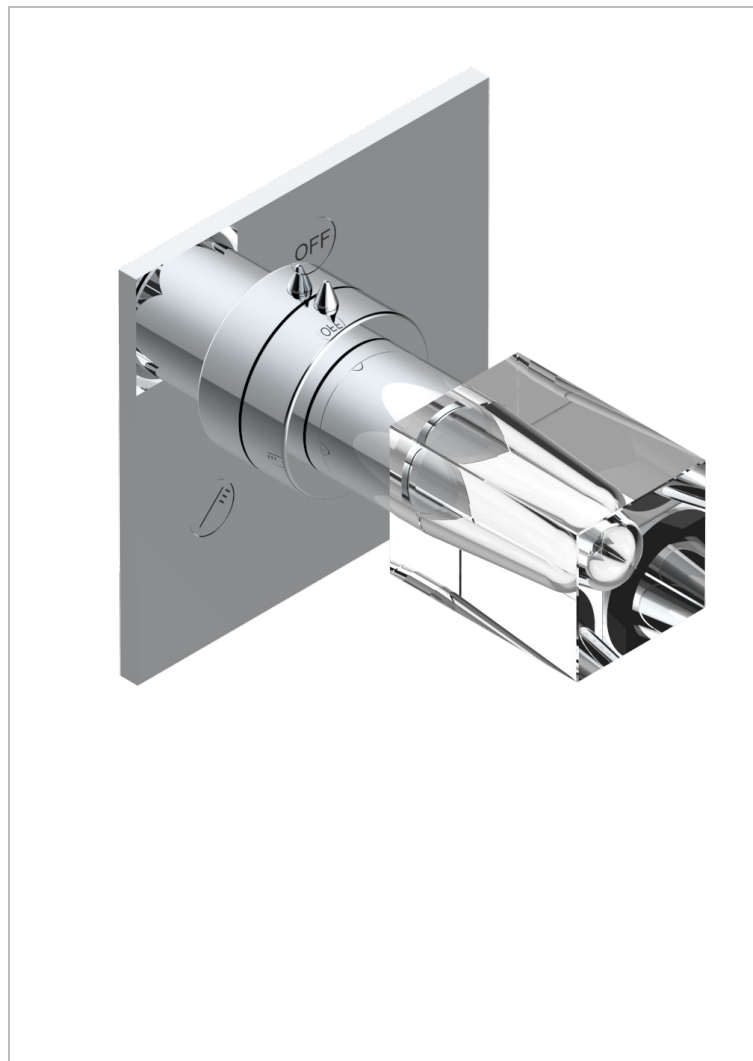

BEYOND CRYSTAL С ПРОЗРАЧНЫМ ХРУСТАЛЕМ

THG
PARIS

U6F-48M2SB

Trim for wall mounted diverter, 2 ways - ref. 48M2 and 3 ways - ref. 49M3

ХАРАКТЕРИСТИКИ

- Beyond crystal с прозрачным хрусталём
- Trim for wall mounted diverter, 2 ways - ref. 48M2 and 3 ways - ref. 49M3

СВЯЗАННЫЕ ТОВАРНЫЕ ПОЗИЦИИ

- Ref. G00-48M2SOA Wall mounted 3-way diverter with ceramic cartridge for concealed installation- 1 inlet 3/4" and 2 outlets 1/2" without stop position, without trim
- Ref. G00-48M2SPSA Wall mounted 3-way diverter with ceramic cartridge for concealed installation, 1 inlet 3/4" and 2 outlets 1/2" with stop position, without trim
- Ref. G00-49M3SPSA Wall mounted 4-way diverter with ceramic cartridge for concealed installation- 1 inlet 3/4" and 3 outlets 1/2" with stop position, without trim