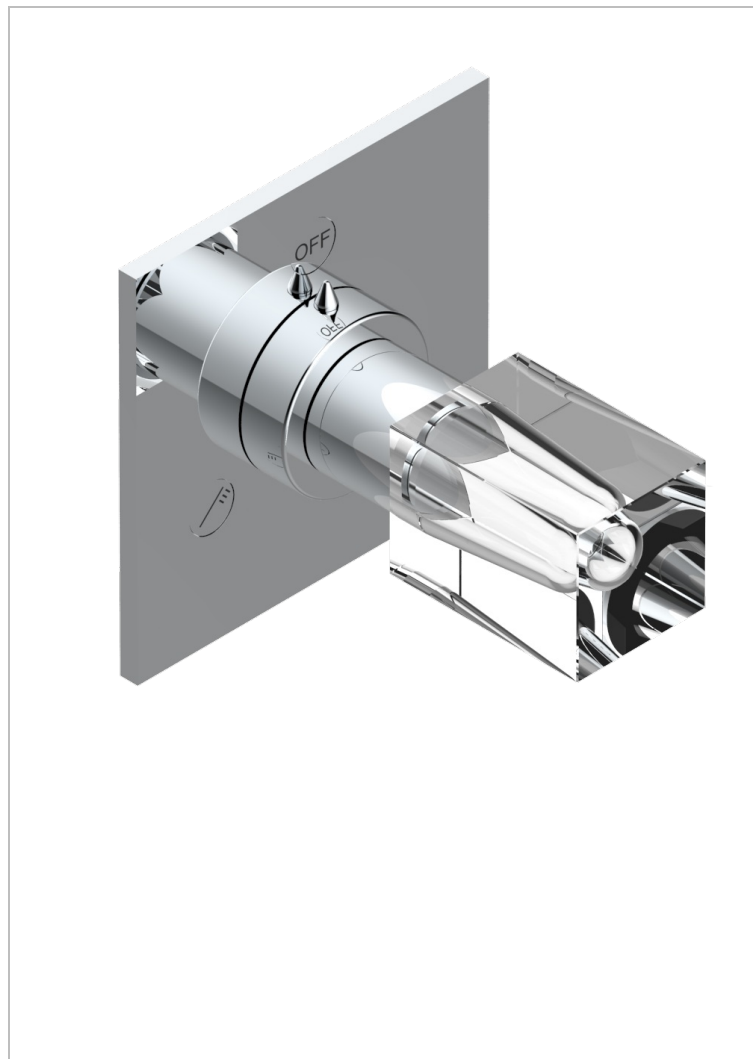

# BEYOND CRYSTAL С ПРОЗРАЧНЫМ ХРУСТАЛЕМ

THG  
PARIS

U6F-48M2SB

Trim for wall mounted diverter, 2 ways - ref. 48M2 and 3 ways - ref. 49M3

## ХАРАКТЕРИСТИКИ

- Beyond crystal с прозрачным хрусталём
- Trim for wall mounted diverter, 2 ways - ref. 48M2 and 3 ways - ref. 49M3

## СВЯЗАННЫЕ ТОВАРНЫЕ ПОЗИЦИИ

- Ref. G00-48M2SOA Wall mounted 3-way diverter with ceramic cartridge for concealed installation- 1 inlet 3/4" and 2 outlets 1/2" without stop position, without trim
- Ref. G00-48M2SPSA Wall mounted 3-way diverter with ceramic cartridge for concealed installation, 1 inlet 3/4" and 2 outlets 1/2" with stop position, without trim
- Ref. G00-49M3SPSA Wall mounted 4-way diverter with ceramic cartridge for concealed installation- 1 inlet 3/4" and 3 outlets 1/2" with stop position, without trim