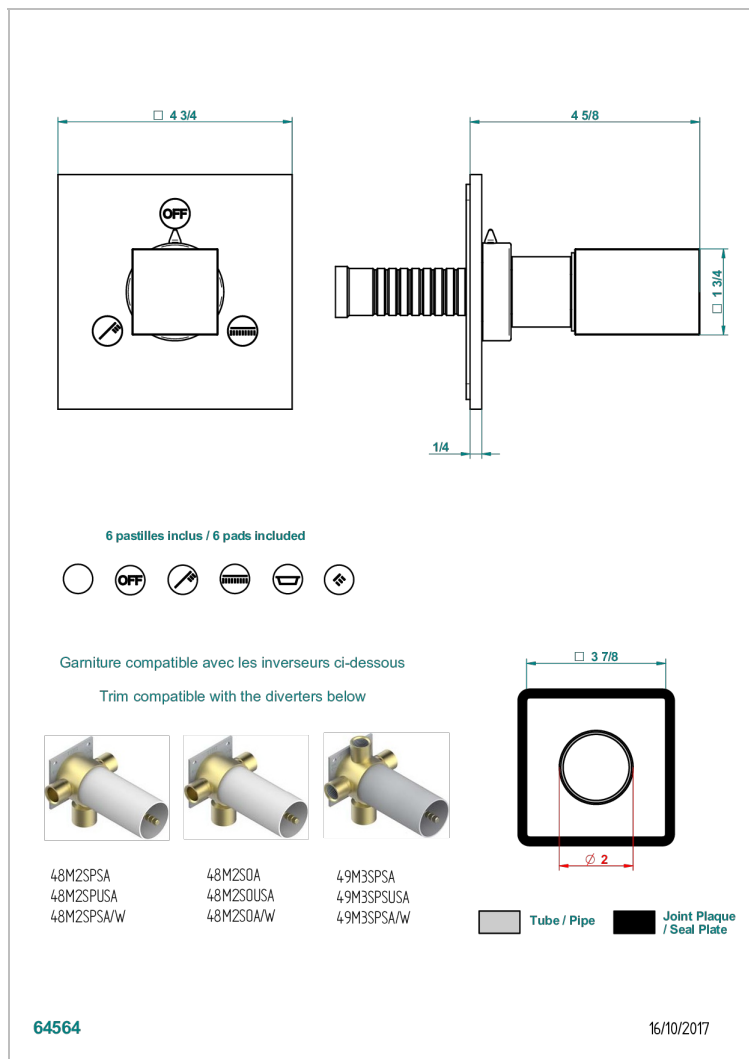

# BEYOND CRYSTAL С ПРОЗРАЧНЫМ ХРУСТАЛЕМ

THG  
PARIS

U6F-48M2SB

Trim for wall mounted diverter, 2 ways - ref. 48M2 and 3 ways - ref. 49M3

## ХАРАКТЕРИСТИКИ

- Beyond crystal с прозрачным хрусталём
- Trim for wall mounted diverter, 2 ways - ref. 48M2 and 3 ways - ref. 49M3

## СВЯЗАННЫЕ ТОВАРНЫЕ ПОЗИЦИИ

- Ref. G00-48M2SOA Wall mounted 3-way diverter with ceramic cartridge for concealed installation- 1 inlet 3/4" and 2 outlets 1/2" without stop position, without trim
- Ref. G00-48M2SPSA Wall mounted 3-way diverter with ceramic cartridge for concealed installation, 1 inlet 3/4" and 2 outlets 1/2" with stop position, without trim
- Ref. G00-49M3SPSA Wall mounted 4-way diverter with ceramic cartridge for concealed installation- 1 inlet 3/4" and 3 outlets 1/2" with stop position, without trim