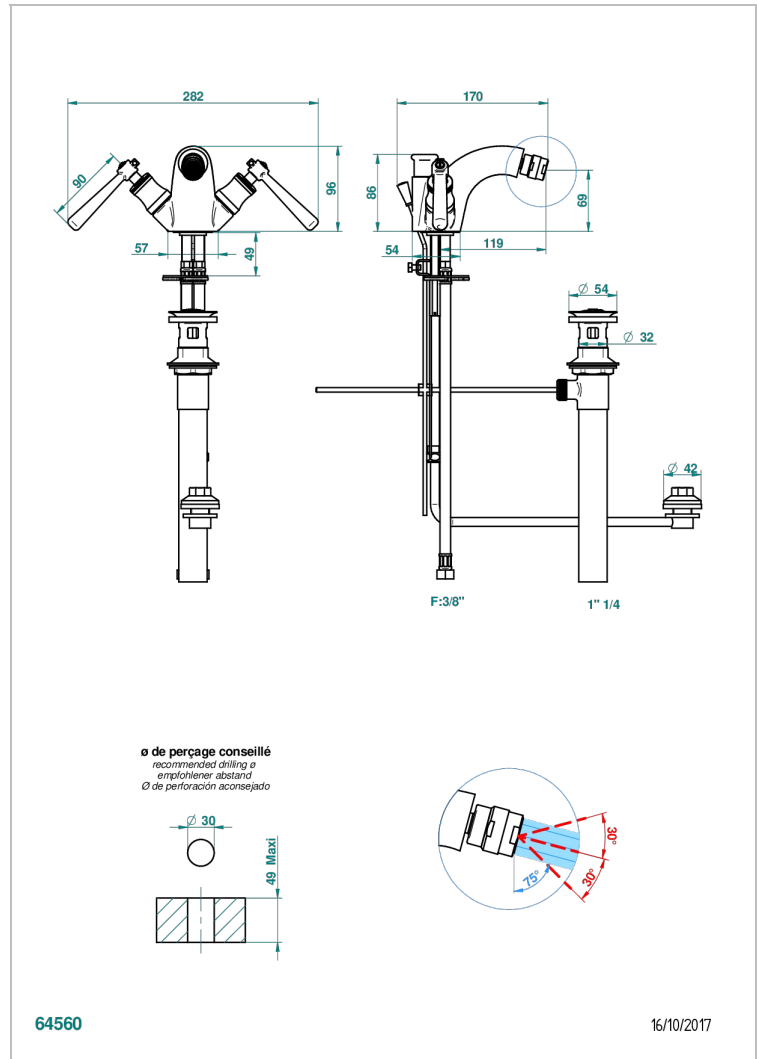

# BEAUBOURG CON MANETAS

G7B-3205/2US

THG<sup>®</sup>  
PARIS

Single hole 2 handle bidet faucet, integral diverter for vertical spray with drain

## CARACTERÍSTICAS

- Beaubourg con manetas
- Single hole 2 handle bidet faucet, integral diverter for vertical spray with drain