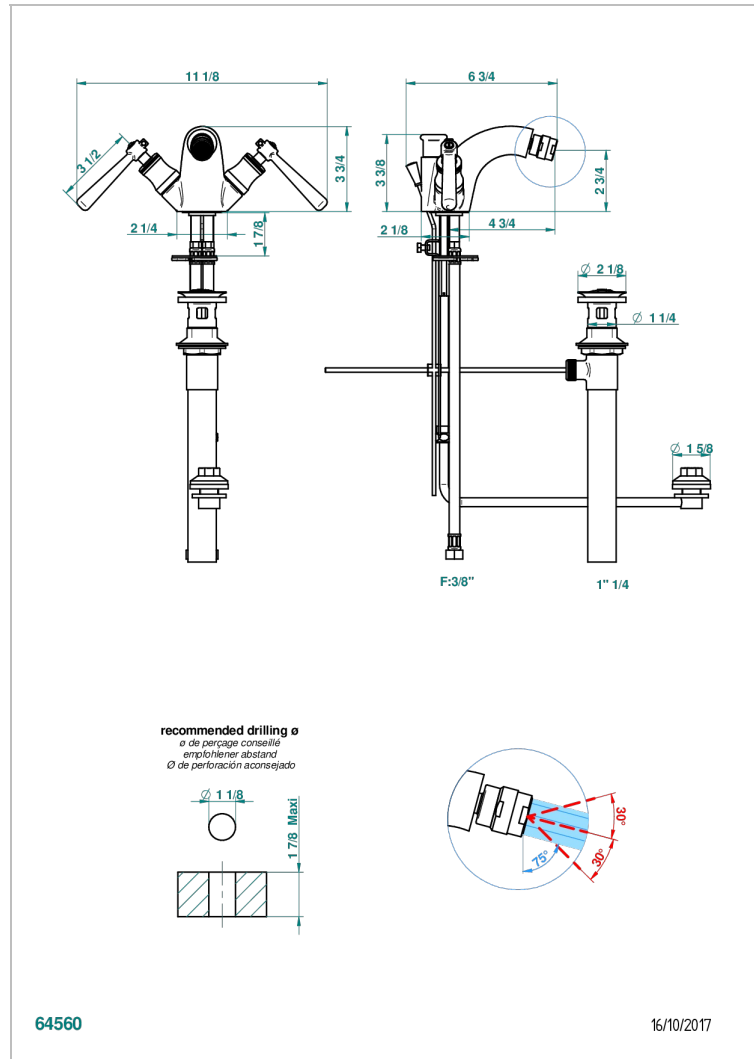

# BEAUBOURG CON MANETAS

G7B-3205/2US

Single hole 2 handle bidet faucet, integral diverter for vertical spray with drain

## CARACTERÍSTICAS

- Beaubourg con manetas
- Single hole 2 handle bidet faucet, integral diverter for vertical spray with drain