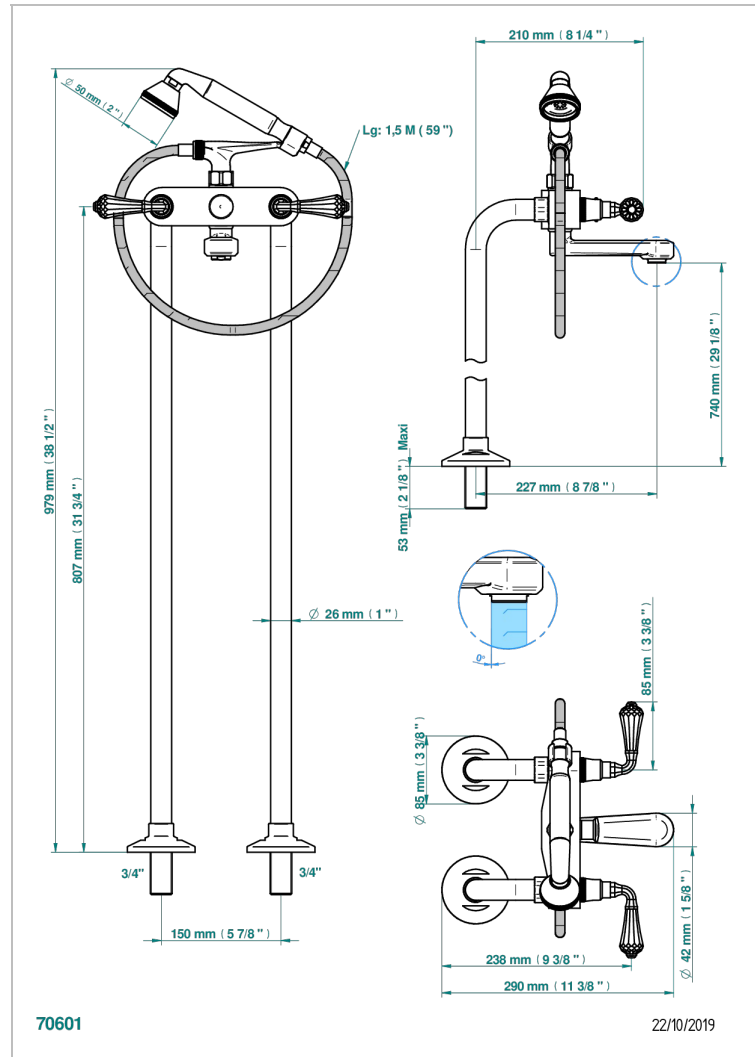

ART DECO CRYSTAL

A56-13CS

Bath shower tub filler with floor risers

THG
PARIS

CHARACTERISTIC

- ACS : 21ACCLY034

STANDARDS

AVAILABLE FINITIONS

Nickel color PVD - H55

Nickel polished - B01

Soft gold - F30

Soft matt gold - F31

Umber PVD - H66