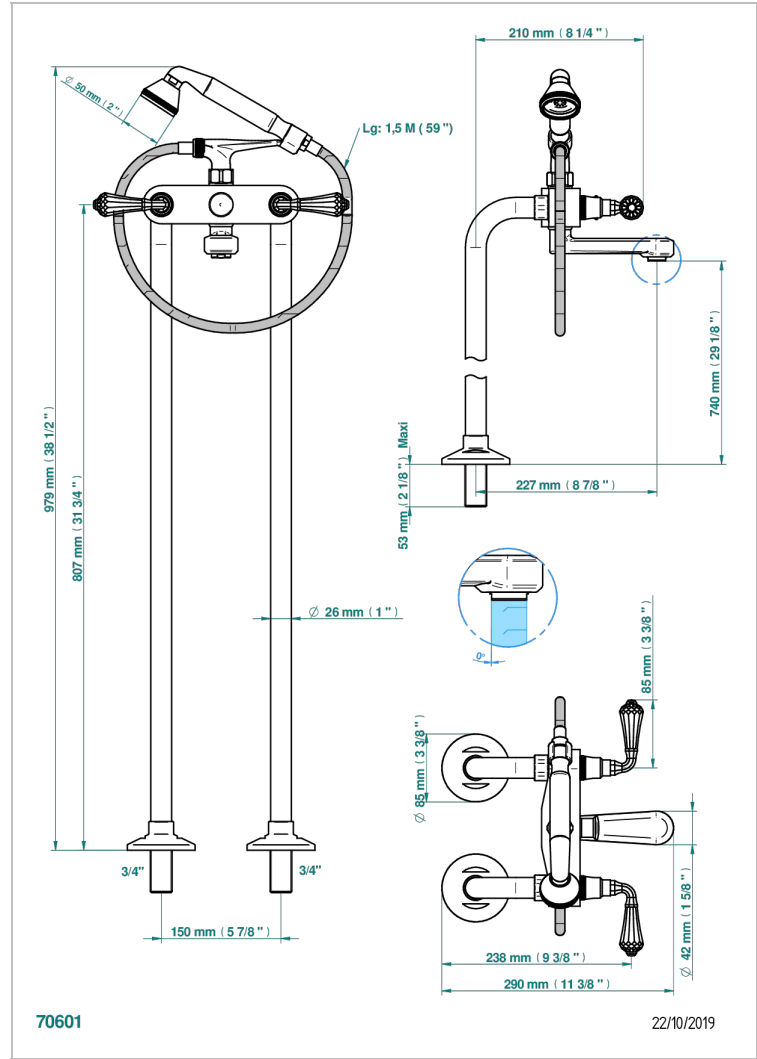

ART DECO CRYSTAL

A56-13CS

Free-standing bath/shower mixer with upright connections

THG[®]
PARIS

CHARACTERISTIC

- ACS : 21ACCLY034

STANDARDS

RELATED SKU'S

- Ref. G00-13800A Set of installation for tub filler

AVAILABLE FINITIONS

Antique nickel - H28
Black ceram - D30
Blush PVD - H62
Brass color PVD - H49
Brown bronze color PVD - F33
Gold color PVD - H52

Graphite PVD - H64
Lacquered light bronze - D01
Matt Umber PVD - H67
Matt blush PVD - H60
Matt brass color PVD - H50
Matt brown bronze color PVD - F34