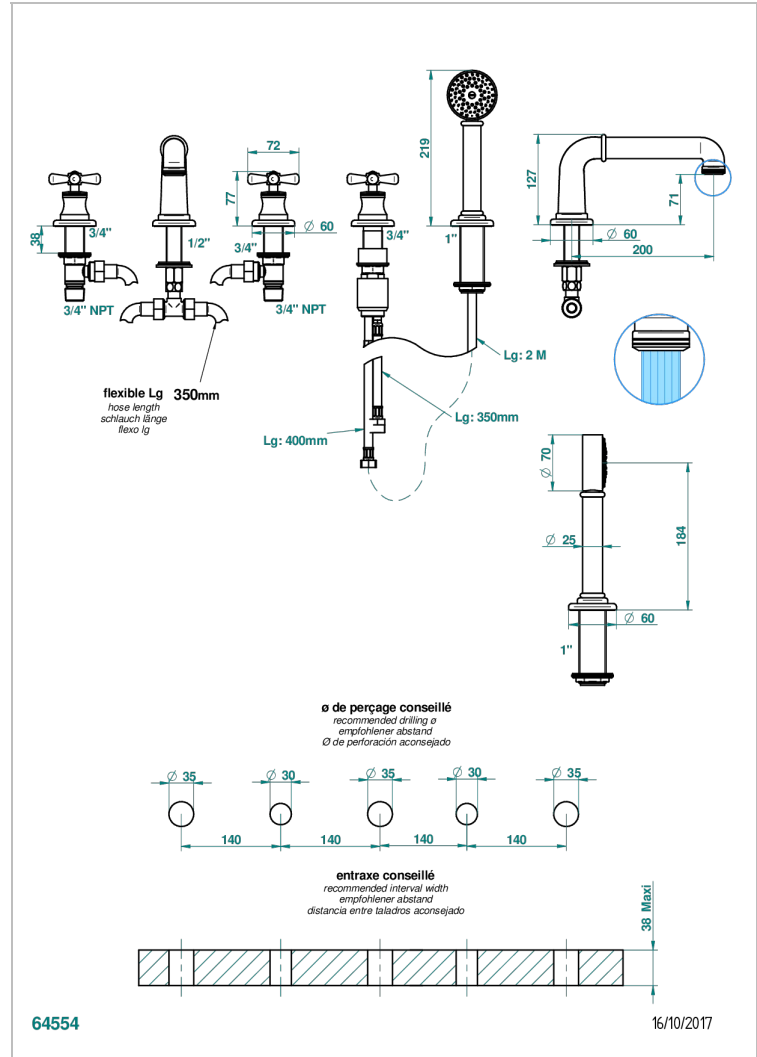

Roman tub set with 2 x 3/4" valves and rim mounted ceramic mixer with progressive cartridge and handshower

CHARACTERISTIC

- Beaubourg
- Roman tub set with 2 x 3/4" valves and rim mounted ceramic mixer with progressive cartridge and handshower