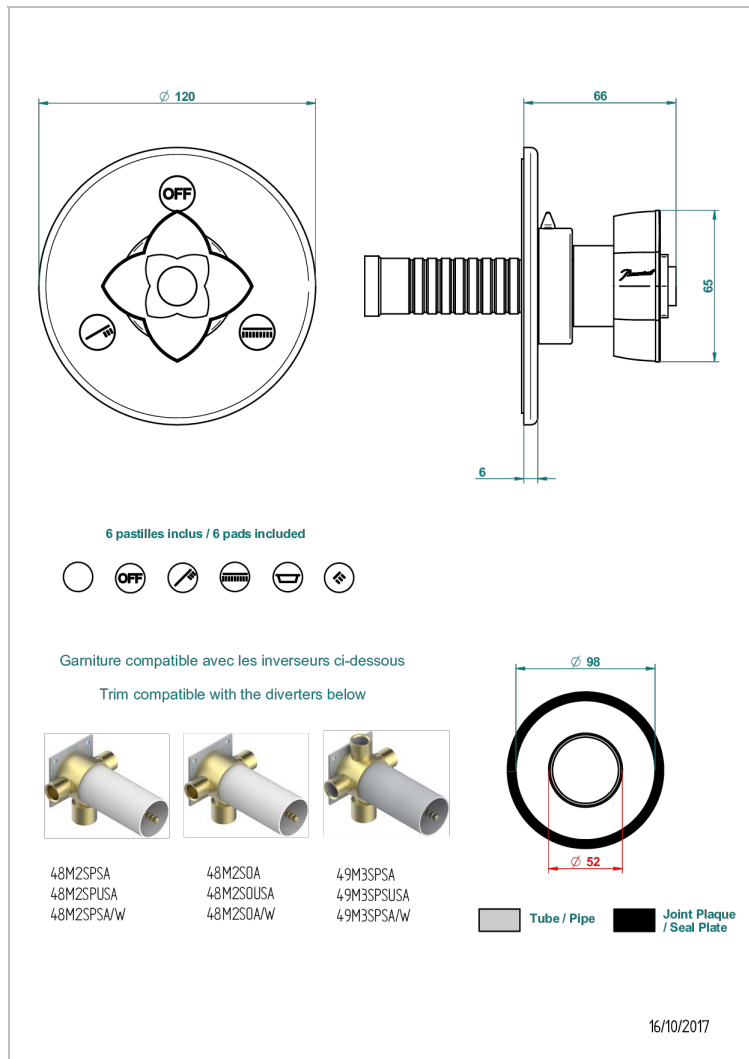

PETALE DE CRISTAL - CLEAR CRYSTAL FINE GOLD THREAD

U6E-48M2SB

Trim for wall mounted diverter - 2 ways ref.48M2 & 3 ways ref.49M3

CHARACTERISTIC

- Pétales de Cristal - Clear crystal fine gold thread
- Trim for wall mounted diverter - 2 ways ref.48M2 & 3 ways ref.49M3

RELATED SKU'S

- Ref. G00-48M2SOUSA Wall mounted 3-way diverter with ceramic cartridge for concealed installation- 1 inlet 3/4" and 2 outlets 1/2" without shared ports no stop position - no trim
- Ref. G00-48M2SPSUSA Wall mounted 3-way diverter with ceramic cartridge for concealed installation- 1 inlet 3/4" and 2 outlets 1/2" with positive top, no shared ports - no trim
- Ref. G00-49M3SPSUSA Wall mounted 4-way diverter with ceramic cartridge for concealed installation- 1 inlet 3/4" and 3 outlets 1/2" with positive top, no shared ports - no trim