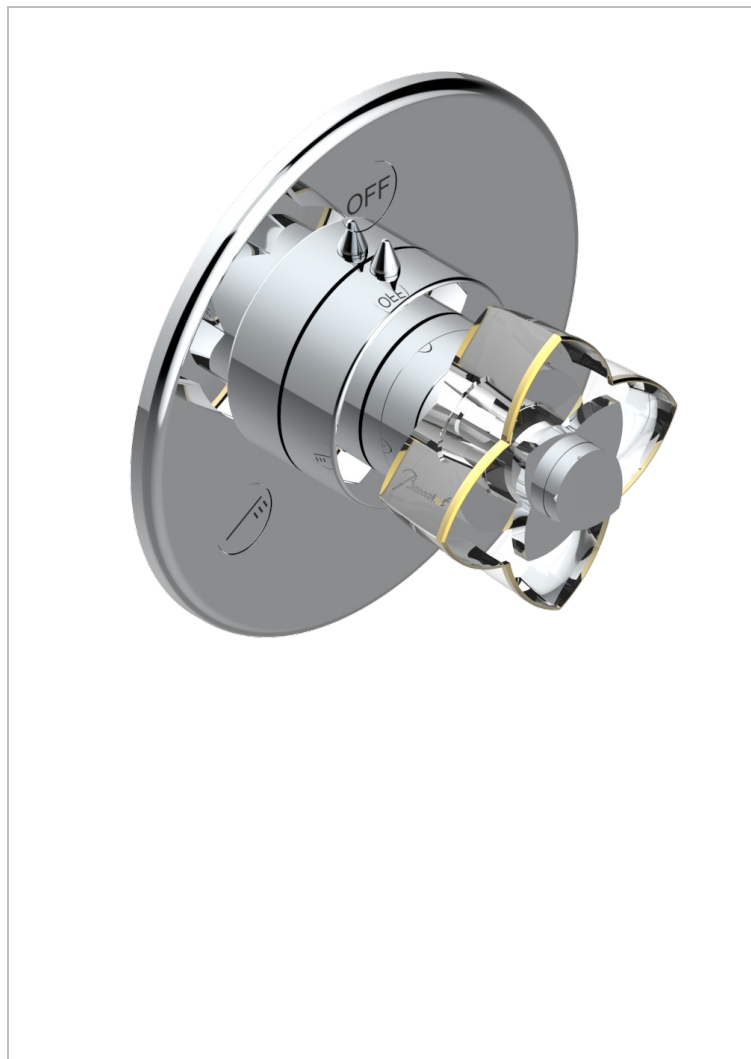

PETALE DE CRISTAL - CLEAR CRYSTAL FINE GOLD THREAD

U6E-48M2SB

Trim for wall mounted diverter - 2 ways ref.48M2 & 3 ways ref.49M3

CHARACTERISTIC

- Pétales de Cristal - Clear crystal fine gold thread
- Trim for wall mounted diverter - 2 ways ref.48M2 & 3 ways ref.49M3

RELATED SKU'S

- Ref. G00-48M2SOUSA Wall mounted 3-way diverter with ceramic cartridge for concealed installation- 1 inlet 3/4" and 2 outlets 1/2" without shared ports no stop position - no trim
- Ref. G00-48M2SPSUSA Wall mounted 3-way diverter with ceramic cartridge for concealed installation- 1 inlet 3/4" and 2 outlets 1/2" with positive top, no shared ports - no trim
- Ref. G00-49M3SPSUSA Wall mounted 4-way diverter with ceramic cartridge for concealed installation- 1 inlet 3/4" and 3 outlets 1/2" with positive top, no shared ports - no trim

AVAILABLE FINITIONS

Black ceram - D30
Blush PVD - H62
Brass color PVD - H49
Brown bronze color PVD - F33
Chrome polished - A02
Chrome polished / gold polished - G02

Copper antique matt, coated - H07
Gold color PVD - H52
Gold mat - F07
Gold polished - F01
Graphite PVD - H64
Light coated bronze - D01