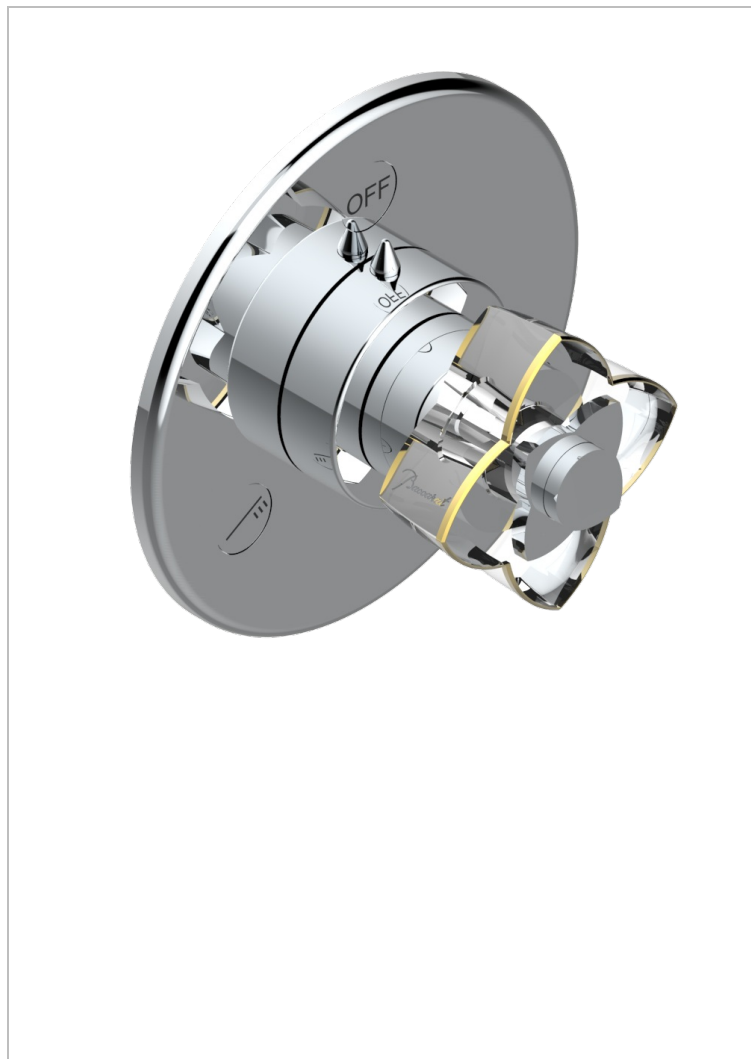

PETALE DE CRISTAL - CLEAR CRYSTAL FINE GOLD THREAD

U6E-48M2SB

Trim for wall mounted diverter - 2 ways ref.48M2 & 3 ways ref.49M3

CHARACTERISTIC

- Pétale de Cristal - Clear crystal fine gold thread
- Trim for wall mounted diverter - 2 ways ref.48M2 & 3 ways ref.49M3

RELATED SKU'S

- Ref. G00-48M2SOUSA Wall mounted 3-way diverter with ceramic cartridge for concealed installation- 1 inlet 3/4" and 2 outlets 1/2" without shared ports no stop position - no trim
- Ref. G00-48M2SPSUSA Wall mounted 3-way diverter with ceramic cartridge for concealed installation- 1 inlet 3/4" and 2 outlets 1/2" with positive top, no shared ports - no trim
- Ref. G00-49M3SPSUSA Wall mounted 4-way diverter with ceramic cartridge for concealed installation- 1 inlet 3/4" and 3 outlets 1/2" with positive top, no shared ports - no trim

AVAILABLE FINITIONS

Black ceram - D30
Blush PVD - H62
Brass color PVD - H49
Brown bronze color PVD - F33
Chrome polished - A02
Chrome polished / gold polished - G02

Copper antique matt, coated - H07
Gold color PVD - H52
Gold mat - F07
Gold polished - F01
Graphite PVD - H64
Light coated bronze - D01