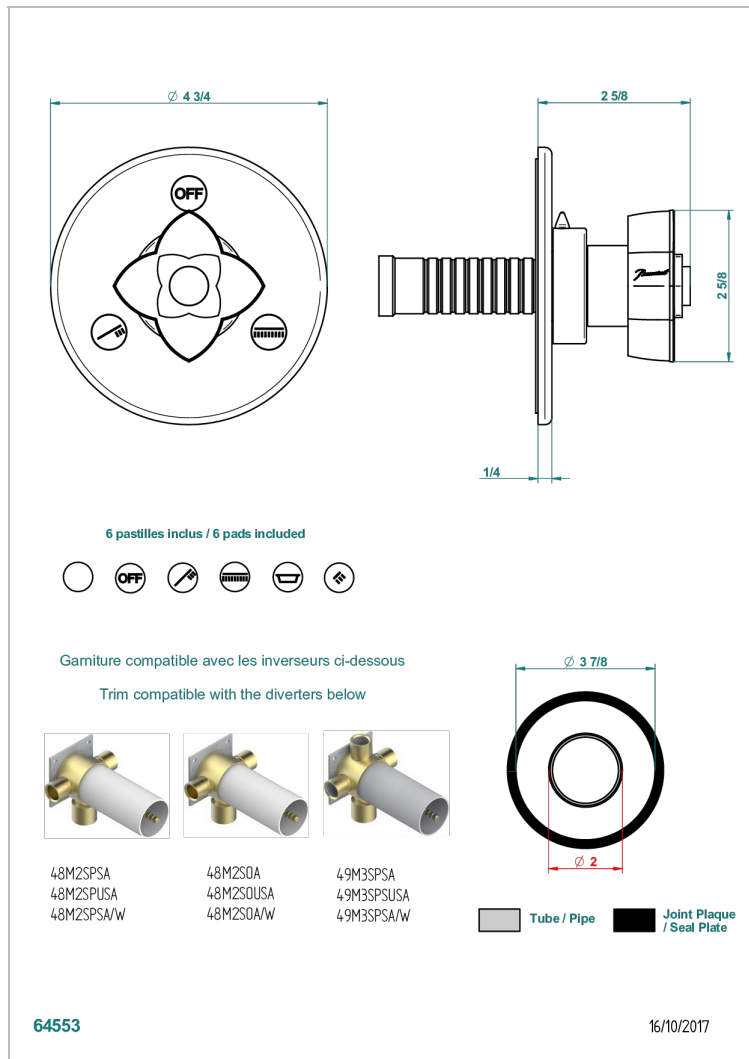

PETALE DE CRISTAL - CLEAR CRYSTAL FINE GOLD THREAD

U6E-48M2SB

Trim for wall mounted diverter - 2 ways ref.48M2 & 3 ways ref.49M3

CHARACTERISTIC

- Pétale de Cristal - Clear crystal fine gold thread
- Trim for wall mounted diverter - 2 ways ref.48M2 & 3 ways ref.49M3

RELATED SKU'S

- Ref. G00-48M2SOUSA Wall mounted 3-way diverter with ceramic cartridge for concealed installation- 1 inlet 3/4" and 2 outlets 1/2" without shared ports no stop position - no trim
- Ref. G00-48M2SPSUSA Wall mounted 3-way diverter with ceramic cartridge for concealed installation- 1 inlet 3/4" and 2 outlets 1/2" with positive top, no shared ports - no trim
- Ref. G00-49M3SPSUSA Wall mounted 4-way diverter with ceramic cartridge for concealed installation- 1 inlet 3/4" and 3 outlets 1/2" with positive top, no shared ports - no trim