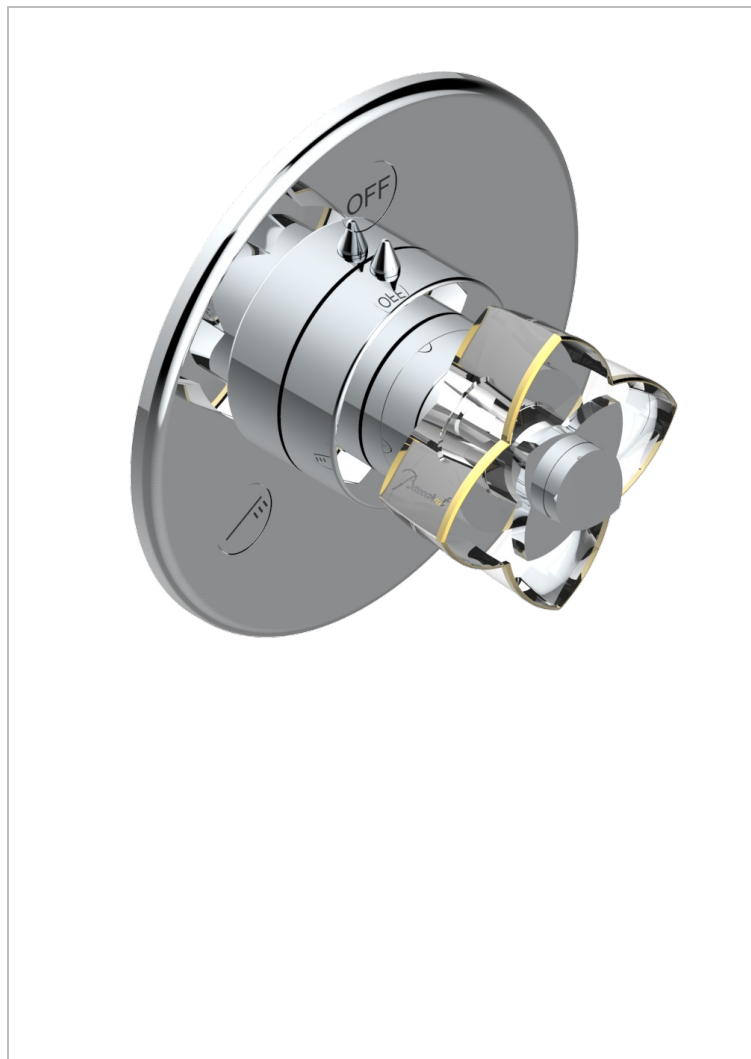

# PETALE DE CRISTAL - CLEAR CRYSTAL FINE GOLD THREAD

U6E-48M2SB

Trim for wall mounted diverter, 2 ways - ref. 48M2 and 3 ways - ref. 49M3

## CHARACTERISTIC

- Pétales de Cristal - Clear crystal fine gold thread
- Trim for wall mounted diverter, 2 ways - ref. 48M2 and 3 ways - ref. 49M3

## RELATED SKU'S

- Ref. G00-48M2SOA Wall mounted 3-way diverter with ceramic cartridge for concealed installation- 1 inlet 3/4" and 2 outlets 1/2" without stop position, without trim
- Ref. G00-48M2SPSA Wall mounted 3-way diverter with ceramic cartridge for concealed installation, 1 inlet 3/4" and 2 outlets 1/2" with stop position, without trim
- Ref. G00-49M3SPSA Wall mounted 4-way diverter with ceramic cartridge for concealed installation- 1 inlet 3/4" and 3 outlets 1/2" with stop position, without trim

## AVAILABLE FINITIONS

Antique nickel - H28  
Black ceram - D30  
Blush PVD - H62  
Brass color PVD - H49  
Brown bronze color PVD - F33  
Gold color PVD - H52

Graphite PVD - H64  
Lacquered light bronze - D01  
Matt Umber PVD - H67  
Matt blush PVD - H60  
Matt brass color PVD - H50  
Matt brown bronze color PVD - F34