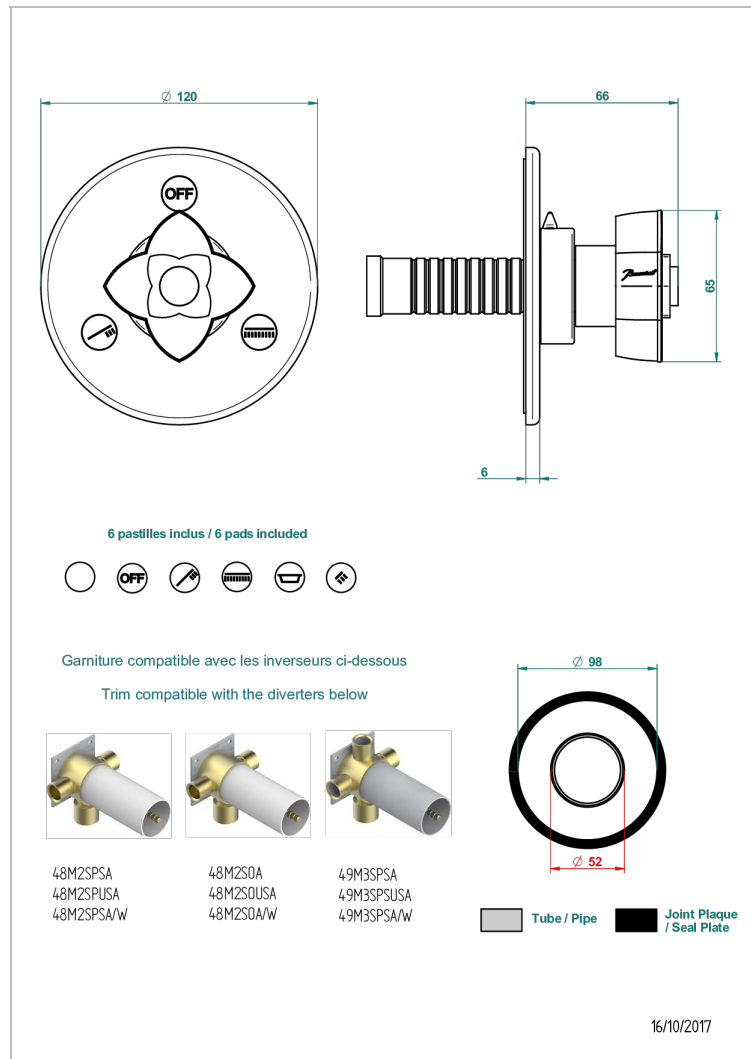

# PETALE DE CRISTAL - CLEAR CRYSTAL FINE GOLD THREAD

U6E-48M2SB

Trim for wall mounted diverter, 2 ways - ref. 48M2 and 3 ways - ref. 49M3

## CHARACTERISTIC

- Pétales de Cristal - Clear crystal fine gold thread
- Trim for wall mounted diverter, 2 ways - ref. 48M2 and 3 ways - ref. 49M3

## RELATED SKU'S

- Ref. G00-48M2SOA Wall mounted 3-way diverter with ceramic cartridge for concealed installation- 1 inlet 3/4" and 2 outlets 1/2" without stop position, without trim
- Ref. G00-48M2SPSA Wall mounted 3-way diverter with ceramic cartridge for concealed installation, 1 inlet 3/4" and 2 outlets 1/2" with stop position, without trim
- Ref. G00-49M3SPSA Wall mounted 4-way diverter with ceramic cartridge for concealed installation- 1 inlet 3/4" and 3 outlets 1/2" with stop position, without trim