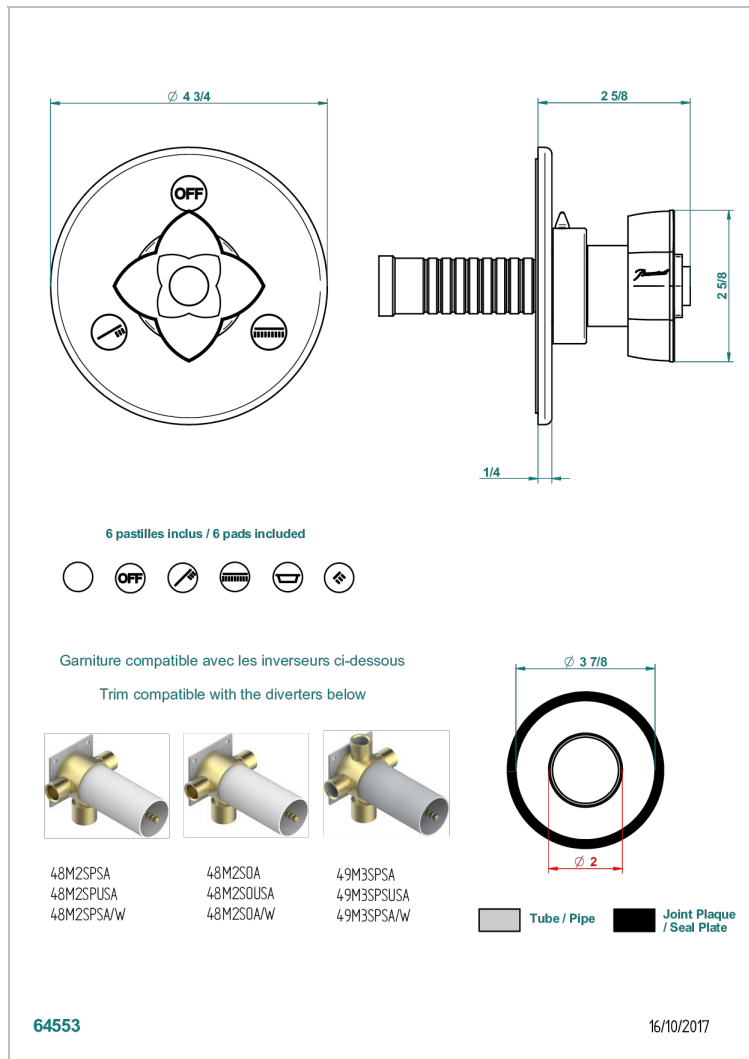

PETALE DE CRISTAL - CLEAR CRYSTAL FINE GOLD THREAD

U6E-48M2SB

Trim for wall mounted diverter, 2 ways - ref. 48M2 and 3 ways - ref. 49M3

CHARACTERISTIC

- Pétales de Cristal - Clear crystal fine gold thread
- Trim for wall mounted diverter, 2 ways - ref. 48M2 and 3 ways - ref. 49M3

RELATED SKU'S

- Ref. G00-48M2SOA Wall mounted 3-way diverter with ceramic cartridge for concealed installation- 1 inlet 3/4" and 2 outlets 1/2" without stop position, without trim
- Ref. G00-48M2SPSA Wall mounted 3-way diverter with ceramic cartridge for concealed installation, 1 inlet 3/4" and 2 outlets 1/2" with stop position, without trim
- Ref. G00-49M3SPSA Wall mounted 4-way diverter with ceramic cartridge for concealed installation- 1 inlet 3/4" and 3 outlets 1/2" with stop position, without trim