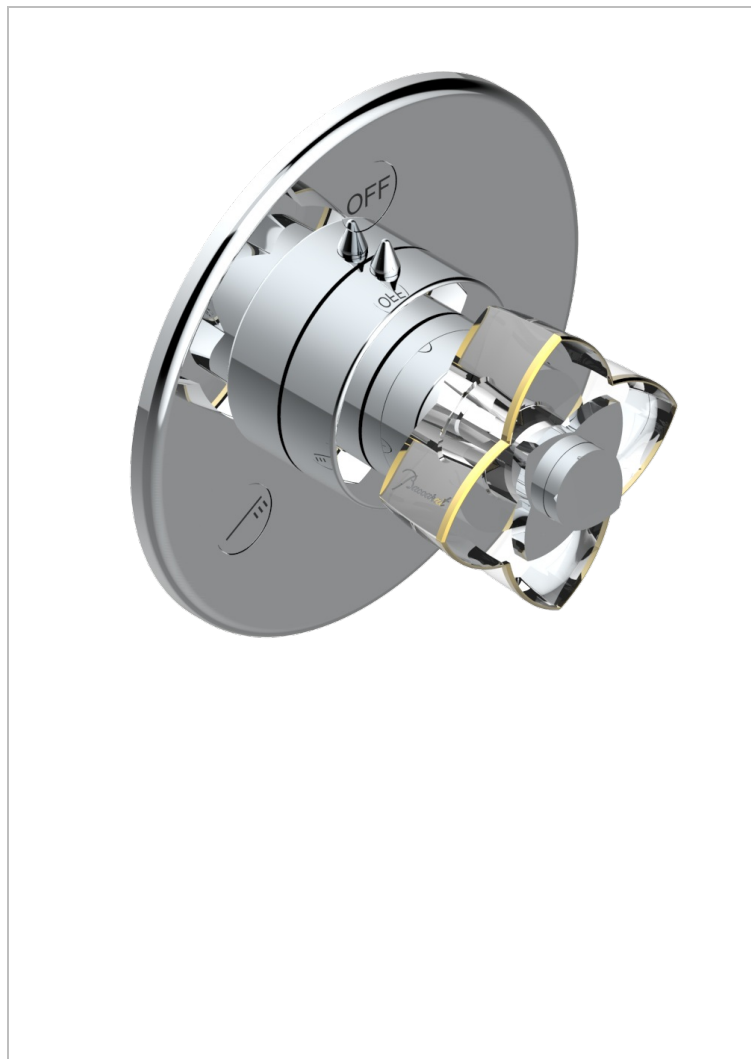

PETALE DE CRISTAL - CLEAR CRYSTAL FINE GOLD THREAD

U6E-48M2SB

Trim for wall mounted diverter, 2 ways - ref. 48M2 and 3 ways - ref. 49M3

CHARACTERISTIC

- Pétales de Cristal - Clear crystal fine gold thread
- Trim for wall mounted diverter, 2 ways - ref. 48M2 and 3 ways - ref. 49M3

RELATED SKU'S

- Ref. G00-48M2SOA Wall mounted 3-way diverter with ceramic cartridge for concealed installation- 1 inlet 3/4" and 2 outlets 1/2" without stop position, without trim
- Ref. G00-48M2SPSA Wall mounted 3-way diverter with ceramic cartridge for concealed installation, 1 inlet 3/4" and 2 outlets 1/2" with stop position, without trim
- Ref. G00-49M3SPSA Wall mounted 4-way diverter with ceramic cartridge for concealed installation- 1 inlet 3/4" and 3 outlets 1/2" with stop position, without trim

AVAILABLE FINITIONS

Antique nickel - H28
Black ceram - D30
Blush PVD - H62
Brass color PVD - H49
Brown bronze color PVD - F33
Gold color PVD - H52

Graphite PVD - H64
Lacquered light bronze - D01
Matt Umber PVD - H67
Matt blush PVD - H60
Matt brass color PVD - H50
Matt brown bronze color PVD - F34