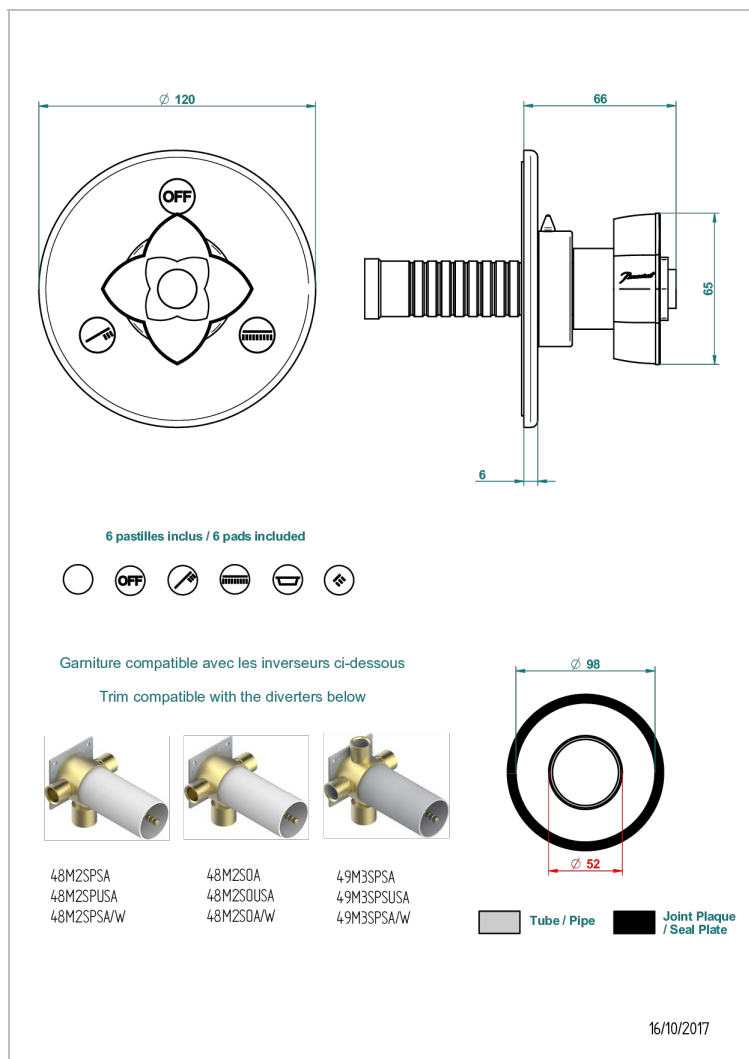

ПЕТАЛЕ DE CRISTAL, ПРОЗРАЧНЫЙ ХРУСТАЛЬ С ЗОЛОТОЙ КАЙМОЙ

THG[®]
PARIS

U6E-48M2SB

Trim for wall mounted diverter, 2 ways - ref. 48M2 and 3 ways - ref. 49M3

ХАРАКТЕРИСТИКИ

- Pétales de Cristal, прозрачный хрусталь с золотой каймой
- Trim for wall mounted diverter, 2 ways - ref. 48M2 and 3 ways - ref. 49M3

СВЯЗАННЫЕ ТОВАРНЫЕ ПОЗИЦИИ

- Ref. G00-48M2SOA Wall mounted 3-way diverter with ceramic cartridge for concealed installation- 1 inlet 3/4" and 2 outlets 1/2" without stop position, without trim
- Ref. G00-48M2SPSA Wall mounted 3-way diverter with ceramic cartridge for concealed installation, 1 inlet 3/4" and 2 outlets 1/2" with stop position, without trim
- Ref. G00-49M3SPSA Wall mounted 4-way diverter with ceramic cartridge for concealed installation- 1 inlet 3/4" and 3 outlets 1/2" with stop position, without trim