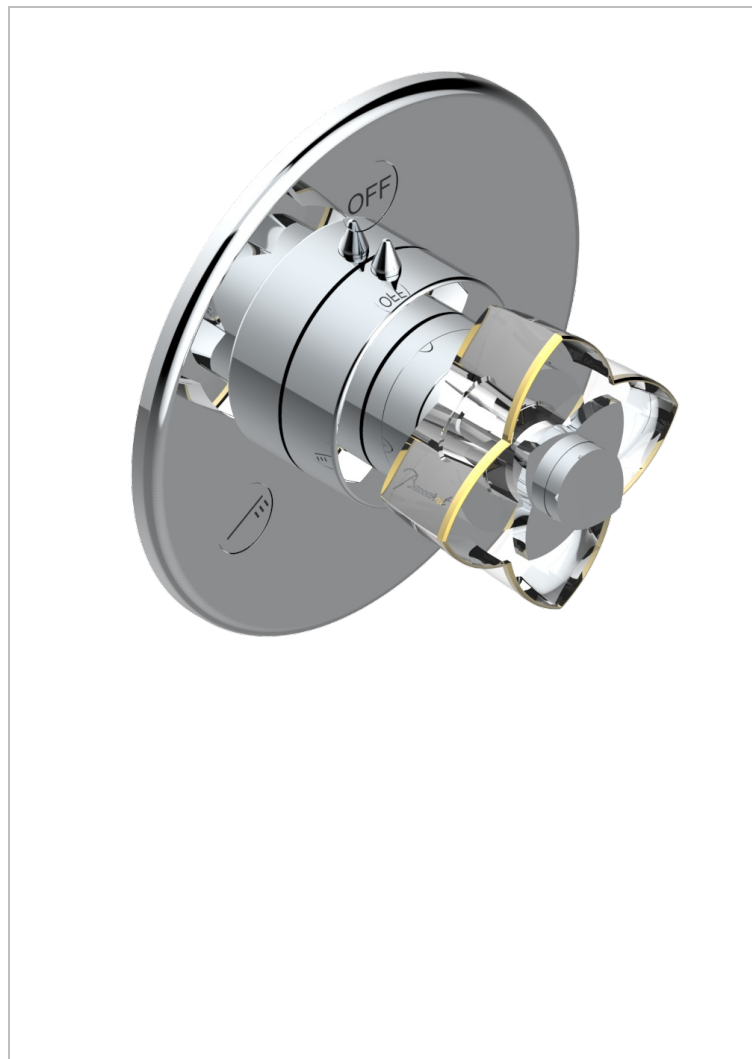

ПЕТАЛЕ DE CRISTAL, ПРОЗРАЧНЫЙ ХРУСТАЛЬ С ЗОЛОТОЙ КАЙМОЙ

THG[®]
PARIS

U6E-48M2SB

Trim for wall mounted diverter, 2 ways - ref. 48M2 and 3 ways - ref. 49M3

ХАРАКТЕРИСТИКИ

- Pétales de Cristal, прозрачный хрусталь с золотой каймой
- Trim for wall mounted diverter, 2 ways - ref. 48M2 and 3 ways - ref. 49M3

СВЯЗАННЫЕ ТОВАРНЫЕ ПОЗИЦИИ

- Ref. G00-48M2SOA Wall mounted 3-way diverter with ceramic cartridge for concealed installation- 1 inlet 3/4" and 2 outlets 1/2" without stop position, without trim
- Ref. G00-48M2SPSA Wall mounted 3-way diverter with ceramic cartridge for concealed installation, 1 inlet 3/4" and 2 outlets 1/2" with stop position, without trim
- Ref. G00-49M3SPSA Wall mounted 4-way diverter with ceramic cartridge for concealed installation- 1 inlet 3/4" and 3 outlets 1/2" with stop position, without trim

ДОСТУПНЫЕ ВАРИАНТЫ ПОКРЫТИЙ

Black ceram - D30
Blush PVD - H62
Graphite PVD - H64
Matt Umber PVD - H67
Matt blush PVD - H60
Matt graphite PVD - H65

Umber PVD - H66
Бронза - D01
Золото - F01
Матовая красная старинная медь - H07
Матовое золото - F07
Матовое светлое золото - F31