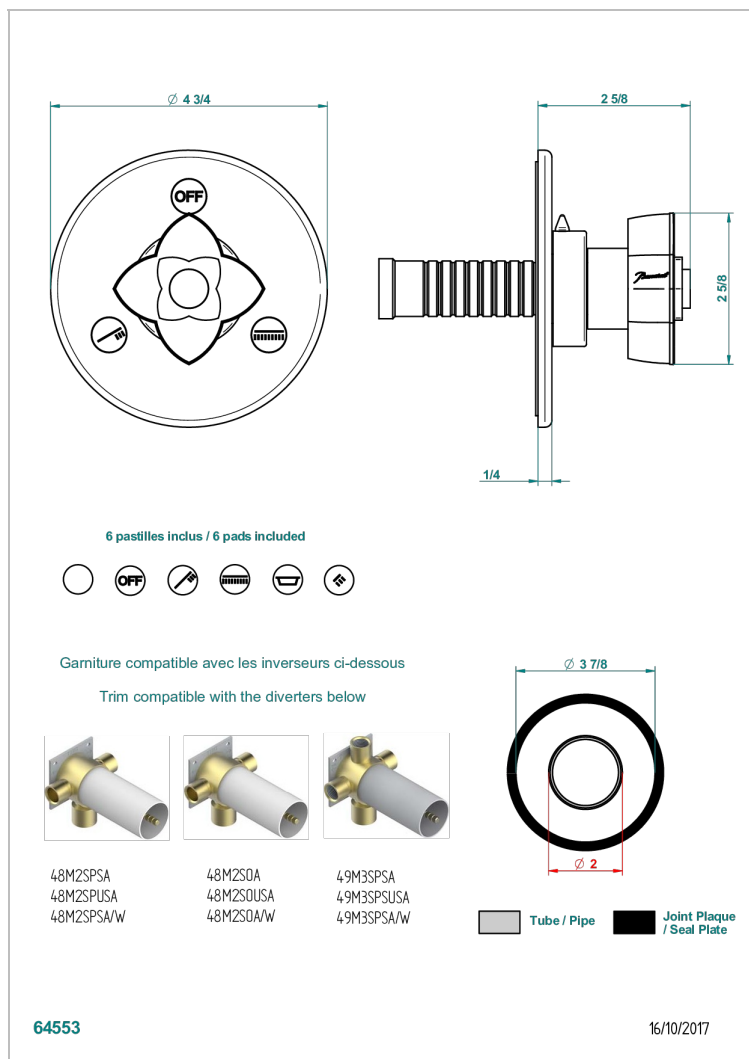

# ПЕТАЛЕ DE CRISTAL, ПРОЗРАЧНЫЙ ХРУСТАЛЬ С ЗОЛОТОЙ КАЙМОЙ

THG<sup>®</sup>  
PARIS

U6E-48M2SB

Trim for wall mounted diverter, 2 ways - ref. 48M2 and 3 ways - ref. 49M3

## ХАРАКТЕРИСТИКИ

- Pétales de Cristal, прозрачный хрусталь с золотой каймой
- Trim for wall mounted diverter, 2 ways - ref. 48M2 and 3 ways - ref. 49M3

## СВЯЗАННЫЕ ТОВАРНЫЕ ПОЗИЦИИ

- Ref. G00-48M2SOA Wall mounted 3-way diverter with ceramic cartridge for concealed installation- 1 inlet 3/4" and 2 outlets 1/2" without stop position, without trim
- Ref. G00-48M2SPSA Wall mounted 3-way diverter with ceramic cartridge for concealed installation, 1 inlet 3/4" and 2 outlets 1/2" with stop position, without trim
- Ref. G00-49M3SPSA Wall mounted 4-way diverter with ceramic cartridge for concealed installation- 1 inlet 3/4" and 3 outlets 1/2" with stop position, without trim