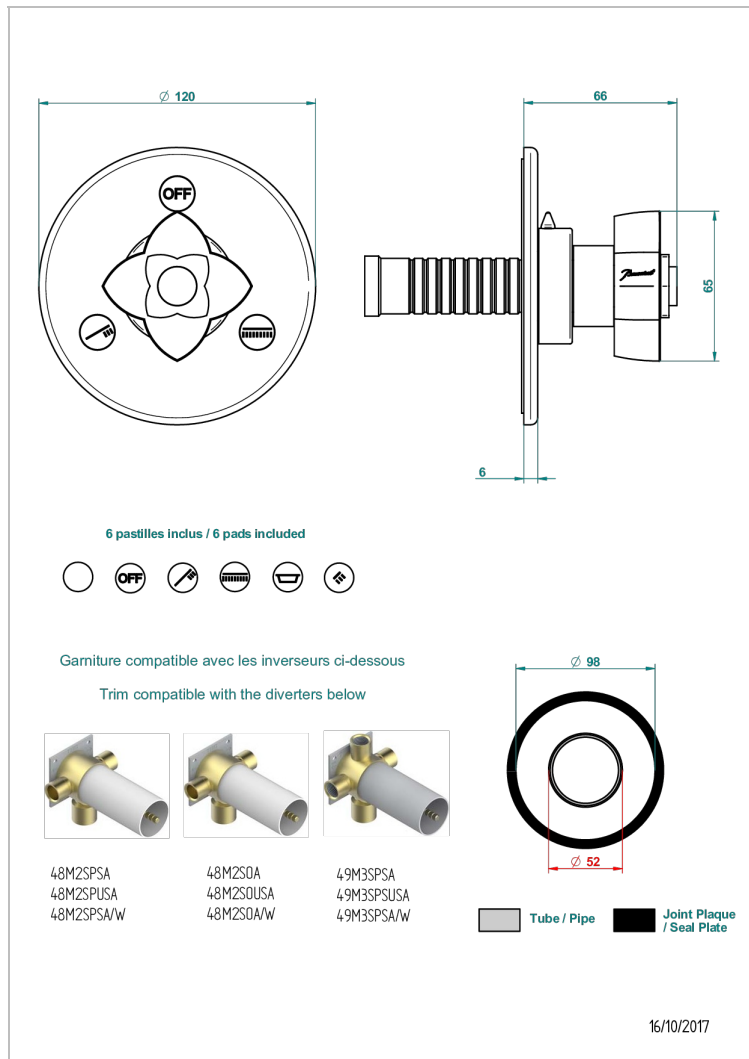

PETALE DE CRISTAL - BLACK CRYSTAL

U6D-48M2SB

Trim for wall mounted diverter - 2 ways ref.48M2 & 3 ways ref.49M3

CHARACTERISTIC

- Pétales de Cristal - Black crystal
- Trim for wall mounted diverter - 2 ways ref.48M2 & 3 ways ref.49M3

RELATED SKU'S

- Ref. G00-48M2SOUSA Wall mounted 3-way diverter with ceramic cartridge for concealed installation- 1 inlet 3/4" and 2 outlets 1/2" without shared ports no stop position - no trim
- Ref. G00-48M2SPSUSA Wall mounted 3-way diverter with ceramic cartridge for concealed installation- 1 inlet 3/4" and 2 outlets 1/2" with positive top, no shared ports - no trim
- Ref. G00-49M3SPSUSA Wall mounted 4-way diverter with ceramic cartridge for concealed installation- 1 inlet 3/4" and 3 outlets 1/2" with positive top, no shared ports - no trim