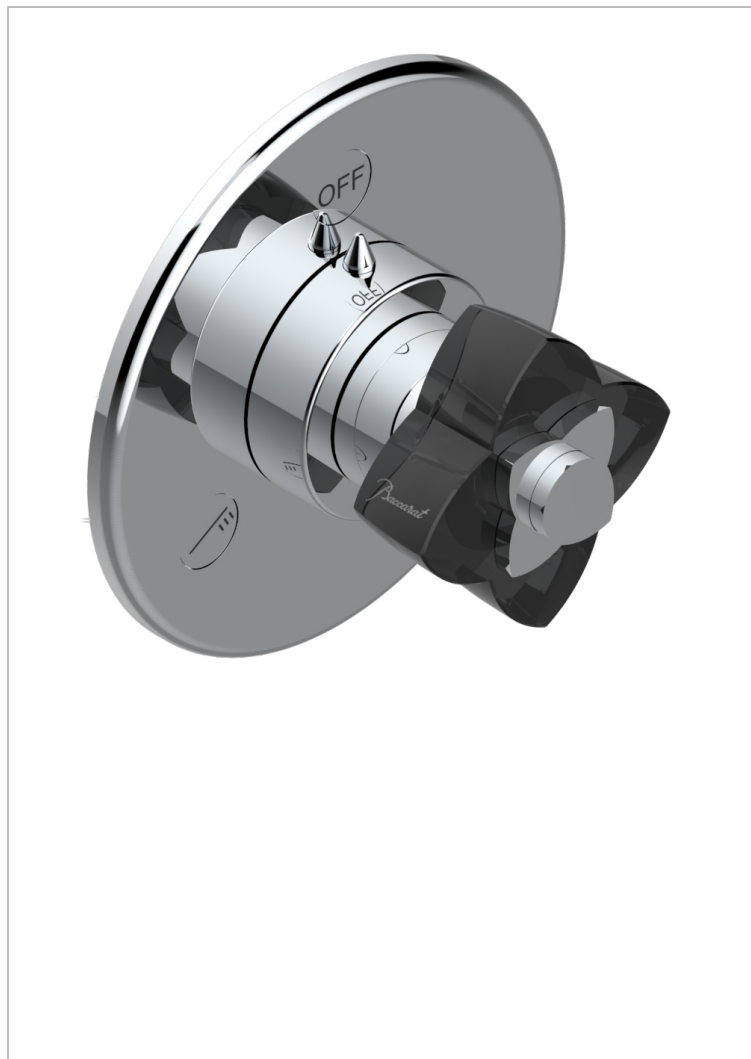

PETALE DE CRISTAL - BLACK CRYSTAL

U6D-48M2SB

Trim for wall mounted diverter - 2 ways ref.48M2 & 3 ways ref.49M3

CHARACTERISTIC

- Pétales de Cristal - Black crystal
- Trim for wall mounted diverter - 2 ways ref.48M2 & 3 ways ref.49M3

RELATED SKU'S

- Ref. G00-48M2SOUSA Wall mounted 3-way diverter with ceramic cartridge for concealed installation- 1 inlet 3/4" and 2 outlets 1/2" without shared ports no stop position - no trim
- Ref. G00-48M2SPSUSA Wall mounted 3-way diverter with ceramic cartridge for concealed installation- 1 inlet 3/4" and 2 outlets 1/2" with positive top, no shared ports - no trim
- Ref. G00-49M3SPSUSA Wall mounted 4-way diverter with ceramic cartridge for concealed installation- 1 inlet 3/4" and 3 outlets 1/2" with positive top, no shared ports - no trim