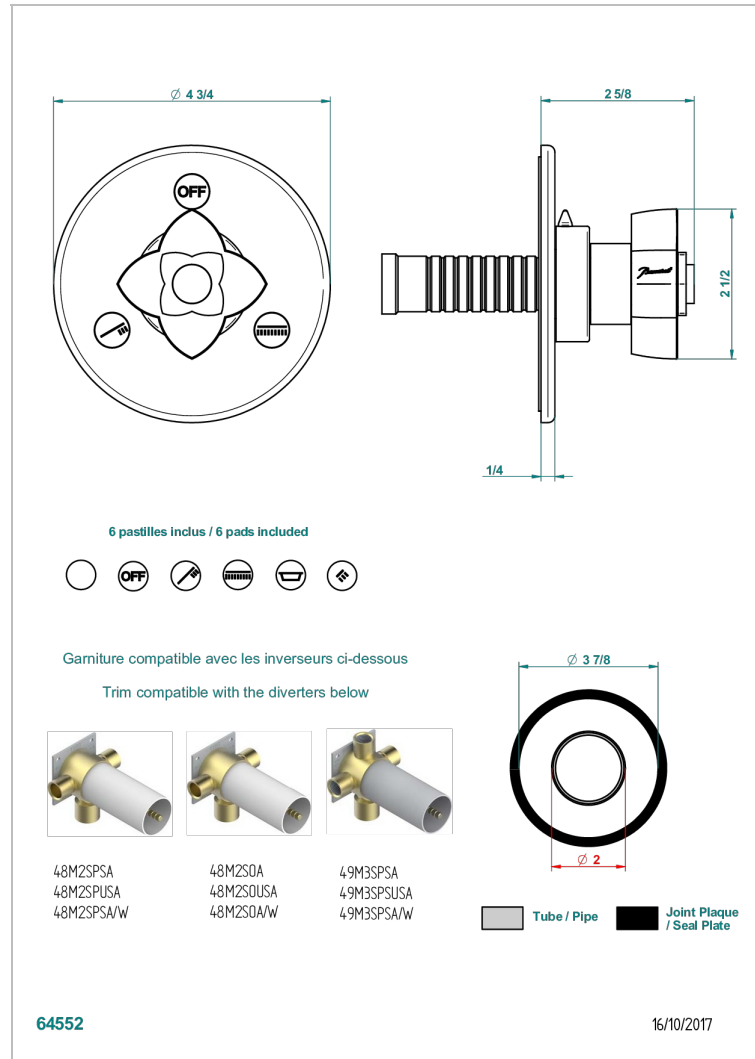

PETALE DE CRISTAL - BLACK CRYSTAL

U6D-48M2SB

Trim for wall mounted diverter - 2 ways ref.48M2 & 3 ways ref.49M3

CHARACTERISTIC

- Pétales de Cristal - Black crystal
- Trim for wall mounted diverter - 2 ways ref.48M2 & 3 ways ref.49M3

RELATED SKU'S

- Ref. G00-48M2SOUSA Wall mounted 3-way diverter with ceramic cartridge for concealed installation- 1 inlet 3/4" and 2 outlets 1/2" without shared ports no stop position - no trim
- Ref. G00-48M2SPSUSA Wall mounted 3-way diverter with ceramic cartridge for concealed installation- 1 inlet 3/4" and 2 outlets 1/2" with positive top, no shared ports - no trim
- Ref. G00-49M3SPSUSA Wall mounted 4-way diverter with ceramic cartridge for concealed installation- 1 inlet 3/4" and 3 outlets 1/2" with positive top, no shared ports - no trim