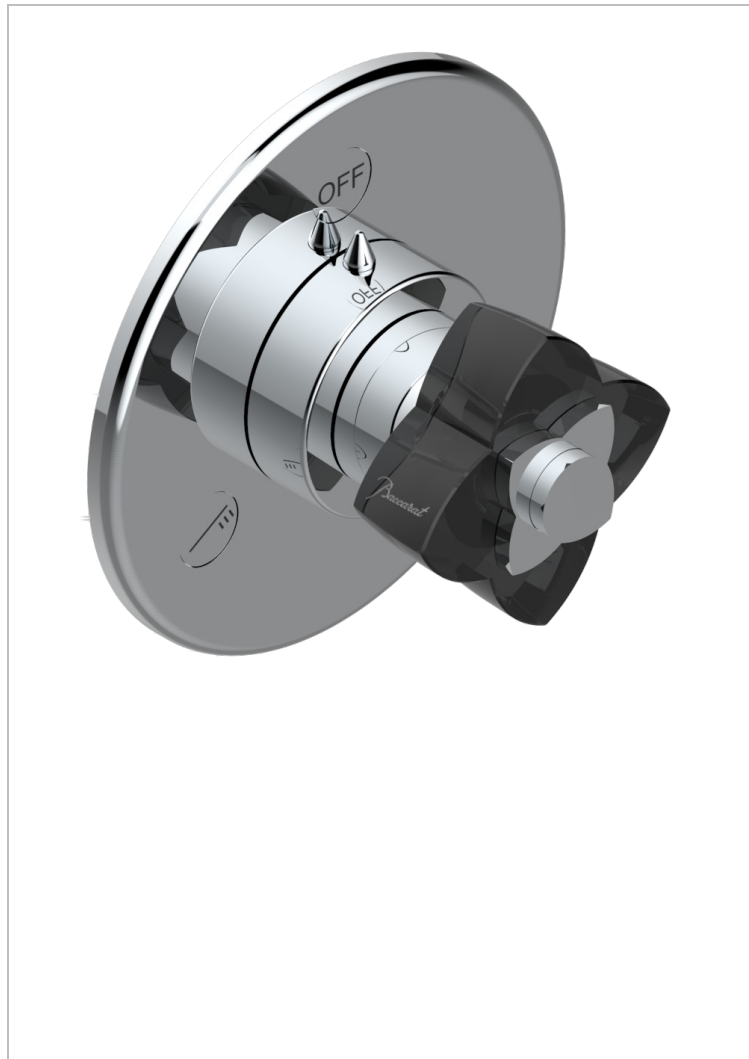

PETALE DE CRISTAL - BLACK CRYSTAL

U6D-48M2SB

Trim for wall mounted diverter - 2 ways ref.48M2 & 3 ways ref.49M3

CHARACTERISTIC

- Pétales de Cristal - Black crystal
- Trim for wall mounted diverter - 2 ways ref.48M2 & 3 ways ref.49M3

RELATED SKU'S

- Ref. G00-48M2SOUSA Wall mounted 3-way diverter with ceramic cartridge for concealed installation- 1 inlet 3/4" and 2 outlets 1/2" without shared ports no stop position - no trim
- Ref. G00-48M2SPSUSA Wall mounted 3-way diverter with ceramic cartridge for concealed installation- 1 inlet 3/4" and 2 outlets 1/2" with positive top, no shared ports - no trim
- Ref. G00-49M3SPSUSA Wall mounted 4-way diverter with ceramic cartridge for concealed installation- 1 inlet 3/4" and 3 outlets 1/2" with positive top, no shared ports - no trim