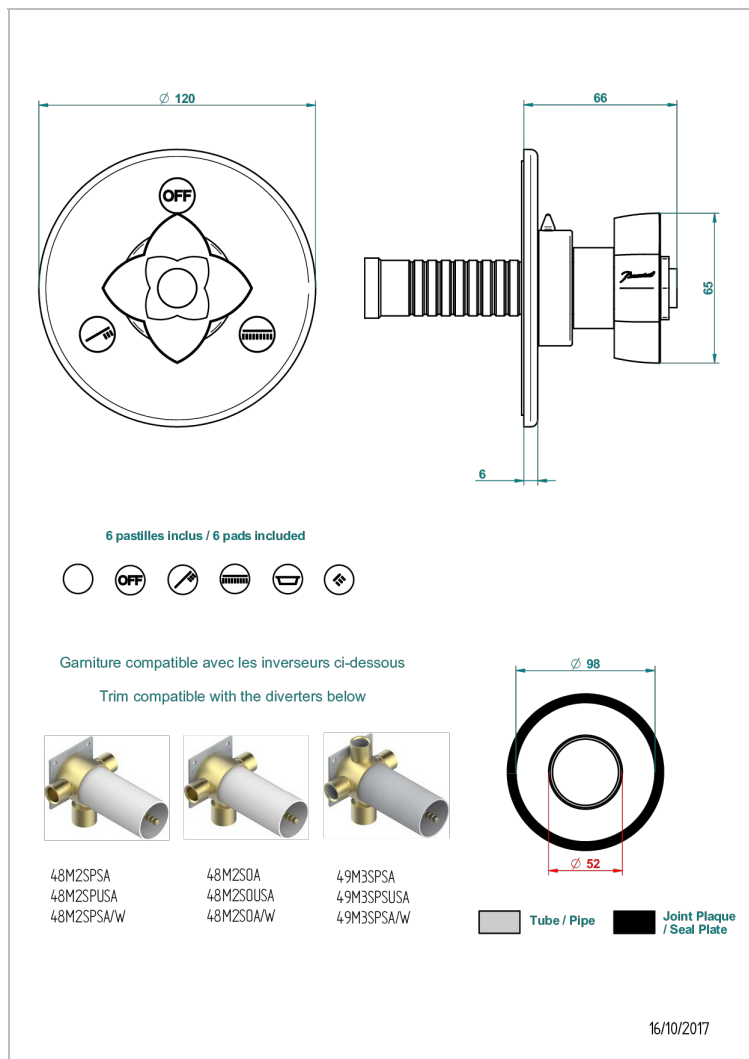

PETALE DE CRISTAL - CRISTAL NEGRO

U6D-48M2SB

Trim for wall mounted diverter, 2 ways - ref. 48M2 and 3 ways - ref. 49M3

CARACTERÍSTICAS

- Pétale de Cristal - cristal negro
- Trim for wall mounted diverter, 2 ways - ref. 48M2 and 3 ways - ref. 49M3

PRODUCTOS RELACIONADOS

- Ref. G00-48M2SOA Wall mounted 3-way diverter with ceramic cartridge for concealed installation- 1 inlet 3/4" and 2 outlets 1/2" without stop position, without trim
- Ref. G00-48M2SPSA Wall mounted 3-way diverter with ceramic cartridge for concealed installation, 1 inlet 3/4" and 2 outlets 1/2" with stop position, without trim
- Ref. G00-49M3SPSA Wall mounted 4-way diverter with ceramic cartridge for concealed installation- 1 inlet 3/4" and 3 outlets 1/2" with stop position, without trim