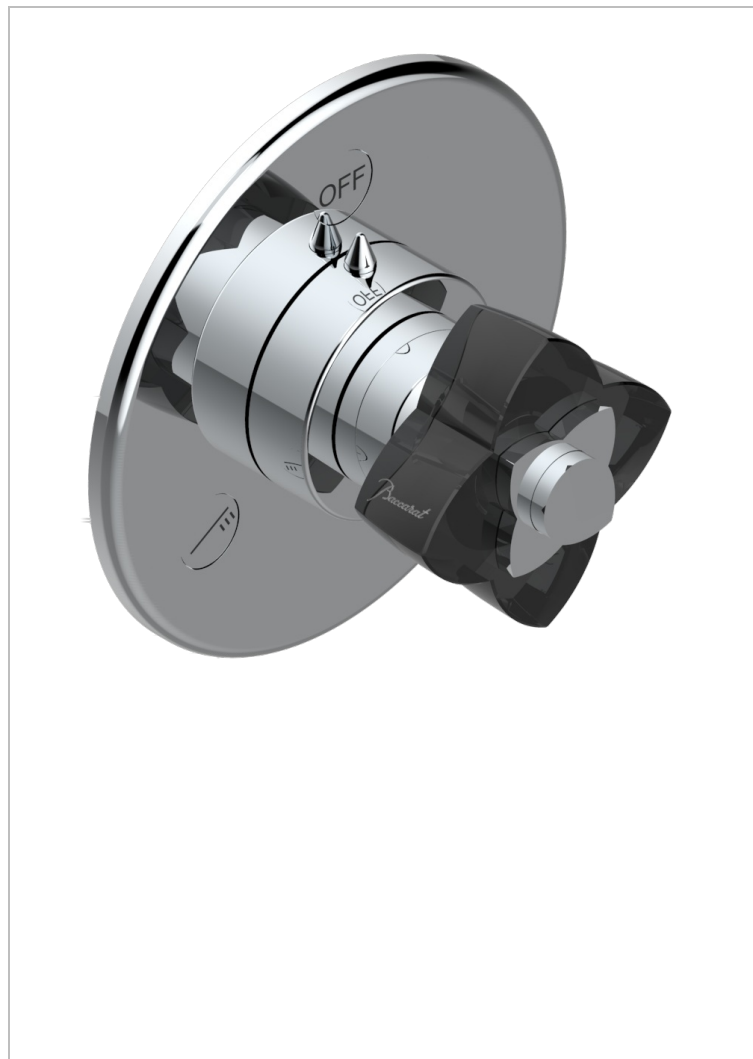

PETALE DE CRISTAL - CRISTAL NEGRO

U6D-48M2SB

Trim for wall mounted diverter, 2 ways - ref. 48M2 and 3 ways - ref. 49M3

CARACTERÍSTICAS

- Pétale de Cristal - cristal negro
- Trim for wall mounted diverter, 2 ways - ref. 48M2 and 3 ways - ref. 49M3

PRODUCTOS RELACIONADOS

- Ref. G00-48M2SOA Wall mounted 3-way diverter with ceramic cartridge for concealed installation- 1 inlet 3/4" and 2 outlets 1/2" without stop position, without trim
- Ref. G00-48M2SPSA Wall mounted 3-way diverter with ceramic cartridge for concealed installation, 1 inlet 3/4" and 2 outlets 1/2" with stop position, without trim
- Ref. G00-49M3SPSA Wall mounted 4-way diverter with ceramic cartridge for concealed installation- 1 inlet 3/4" and 3 outlets 1/2" with stop position, without trim

ACABADOS DISPONIBLES

Bronce claro - D01
Cerámica negra mate - D30
Cobre viejo mate - H07
Cromo - A02
Cromo / dorado - G02
Cromo mate - C02

Dorado - F01
Dorado mate - F07
Dorado pálido - F30
Dorado pálido mate (sin barniz) - F31
Níquel - B01
Níquel mate - C01