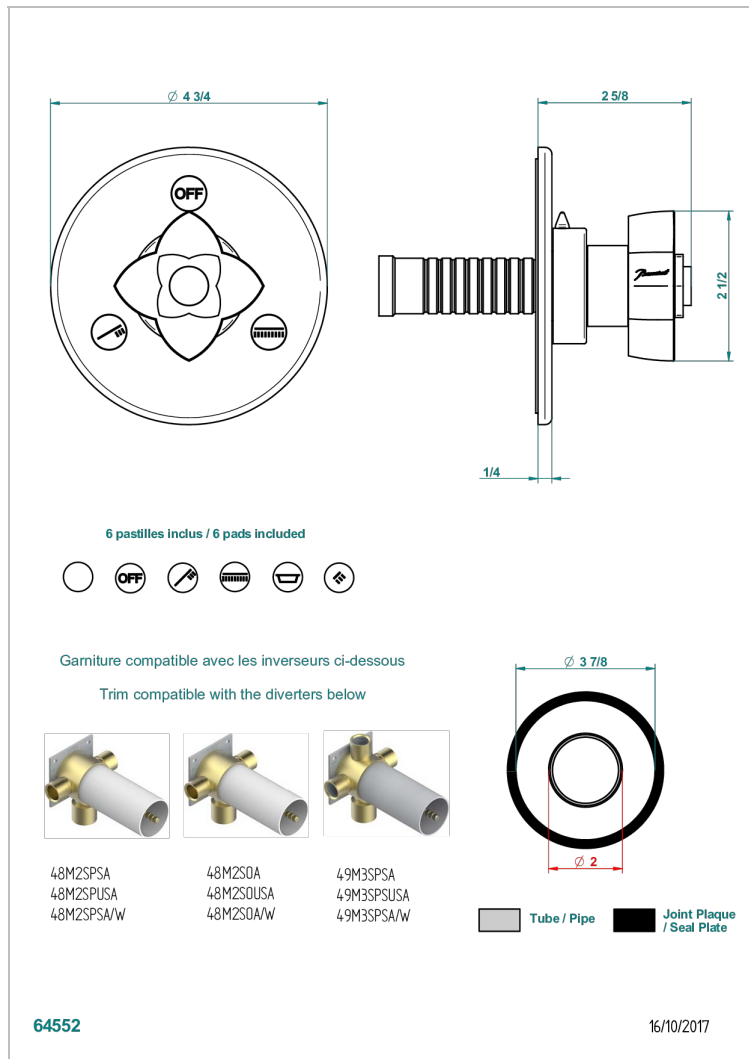

PETALE DE CRISTAL - CRISTAL NEGRO

U6D-48M2SB

Trim for wall mounted diverter, 2 ways - ref. 48M2 and 3 ways - ref. 49M3

CARACTERÍSTICAS

- Pétale de Cristal - cristal negro
- Trim for wall mounted diverter, 2 ways - ref. 48M2 and 3 ways - ref. 49M3

PRODUCTOS RELACIONADOS

- Ref. G00-48M2SOA Wall mounted 3-way diverter with ceramic cartridge for concealed installation- 1 inlet 3/4" and 2 outlets 1/2" without stop position, without trim
- Ref. G00-48M2SPSA Wall mounted 3-way diverter with ceramic cartridge for concealed installation, 1 inlet 3/4" and 2 outlets 1/2" with stop position, without trim
- Ref. G00-49M3SPSA Wall mounted 4-way diverter with ceramic cartridge for concealed installation- 1 inlet 3/4" and 3 outlets 1/2" with stop position, without trim