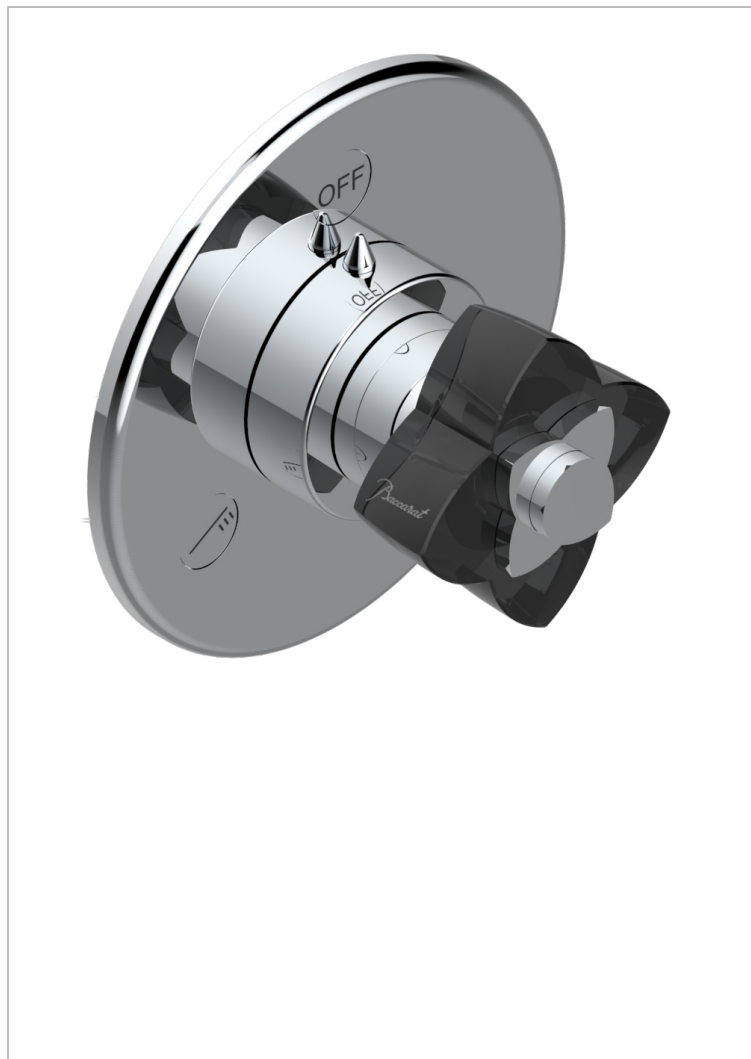

PETALE DE CRISTAL - CRISTAL NEGRO

U6D-48M2SB

Trim for wall mounted diverter, 2 ways - ref. 48M2 and 3 ways - ref. 49M3

CARACTERÍSTICAS

- Pétale de Cristal - cristal negro
- Trim for wall mounted diverter, 2 ways - ref. 48M2 and 3 ways - ref. 49M3

PRODUCTOS RELACIONADOS

- Ref. G00-48M2SOA Wall mounted 3-way diverter with ceramic cartridge for concealed installation- 1 inlet 3/4" and 2 outlets 1/2" without stop position, without trim
- Ref. G00-48M2SPSA Wall mounted 3-way diverter with ceramic cartridge for concealed installation, 1 inlet 3/4" and 2 outlets 1/2" with stop position, without trim
- Ref. G00-49M3SPSA Wall mounted 4-way diverter with ceramic cartridge for concealed installation- 1 inlet 3/4" and 3 outlets 1/2" with stop position, without trim

ACABADOS DISPONIBLES

Bronce claro - D01
Cerámica negra mate - D30
Cobre viejo mate - H07
Cromo - A02
Cromo / dorado - G02
Cromo mate - C02

Dorado - F01
Dorado mate - F07
Dorado pálido - F30
Dorado pálido mate (sin barniz) - F31
Níquel - B01
Níquel mate - C01