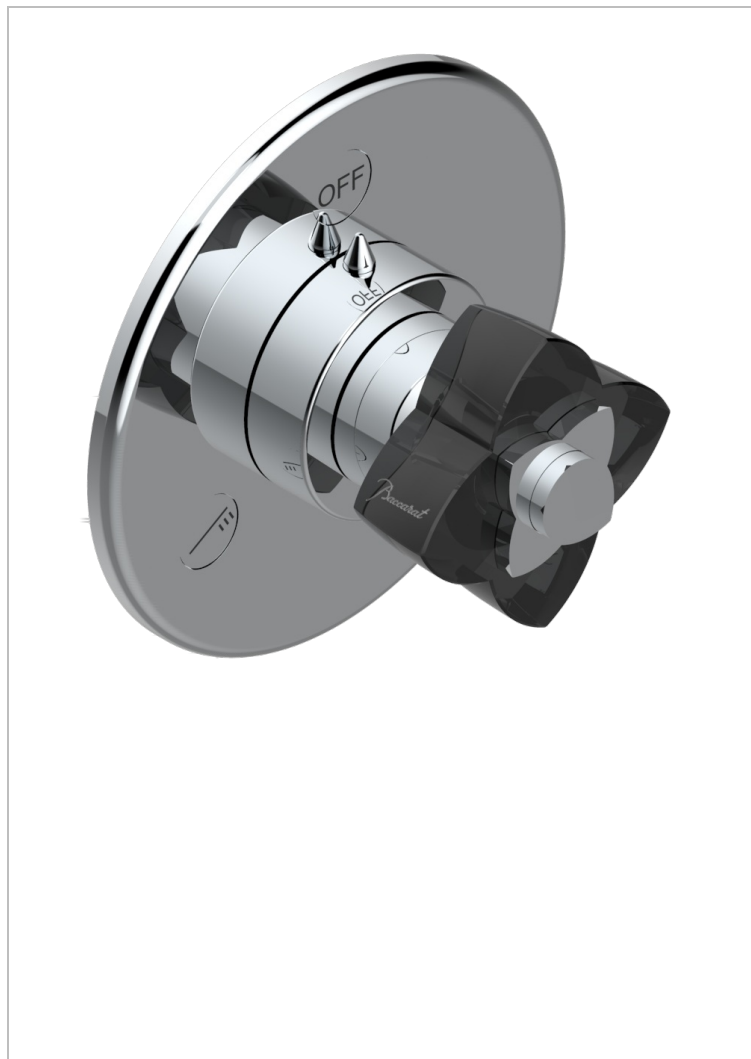

# PETALE DE CRISTAL - BLACK CRYSTAL

U6D-48M2SB

Trim for wall mounted diverter, 2 ways - ref. 48M2 and 3 ways - ref. 49M3

## CHARACTERISTIC

- Pétale de Cristal - Black crystal
- Trim for wall mounted diverter, 2 ways - ref. 48M2 and 3 ways - ref. 49M3

## RELATED SKU'S

- Ref. G00-48M2SOA Wall mounted 3-way diverter with ceramic cartridge for concealed installation- 1 inlet 3/4" and 2 outlets 1/2" without stop position, without trim
- Ref. G00-48M2SPSA Wall mounted 3-way diverter with ceramic cartridge for concealed installation, 1 inlet 3/4" and 2 outlets 1/2" with stop position, without trim
- Ref. G00-49M3SPSA Wall mounted 4-way diverter with ceramic cartridge for concealed installation- 1 inlet 3/4" and 3 outlets 1/2" with stop position, without trim