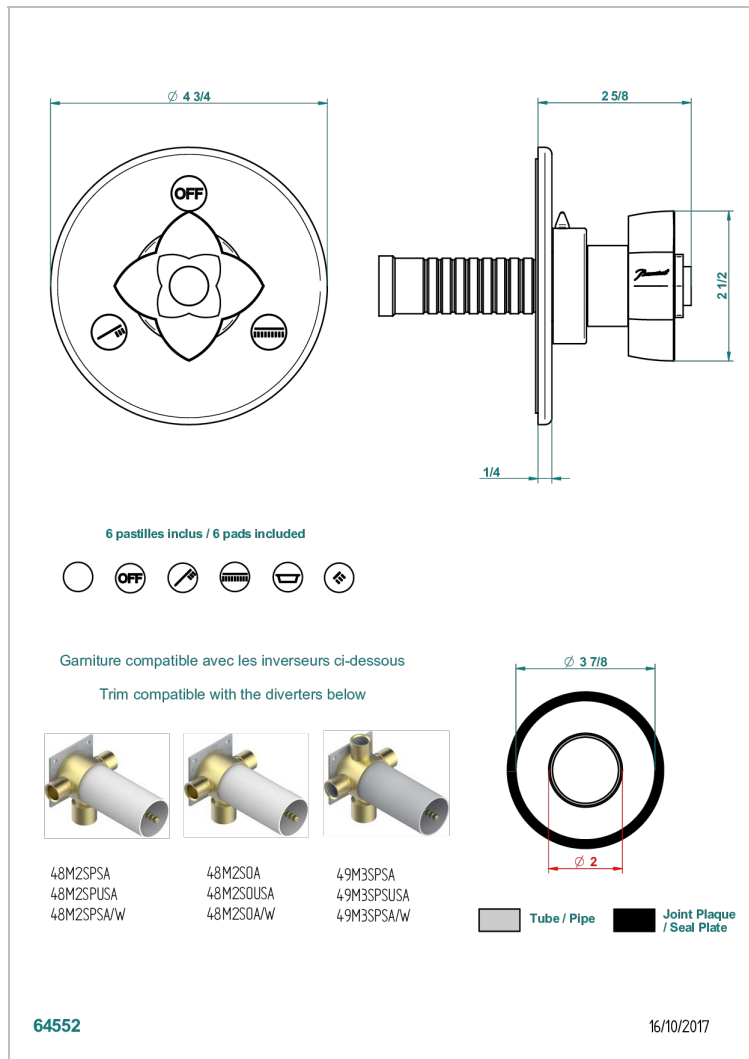

# PETALE DE CRISTAL - BLACK CRYSTAL

U6D-48M2SB

Trim for wall mounted diverter, 2 ways - ref. 48M2 and 3 ways - ref. 49M3

## CHARACTERISTIC

- Pétale de Cristal - Black crystal
- Trim for wall mounted diverter, 2 ways - ref. 48M2 and 3 ways - ref. 49M3

## RELATED SKU'S

- Ref. G00-48M2SOA Wall mounted 3-way diverter with ceramic cartridge for concealed installation- 1 inlet 3/4" and 2 outlets 1/2" without stop position, without trim
- Ref. G00-48M2SPSA Wall mounted 3-way diverter with ceramic cartridge for concealed installation, 1 inlet 3/4" and 2 outlets 1/2" with stop position, without trim
- Ref. G00-49M3SPSA Wall mounted 4-way diverter with ceramic cartridge for concealed installation- 1 inlet 3/4" and 3 outlets 1/2" with stop position, without trim