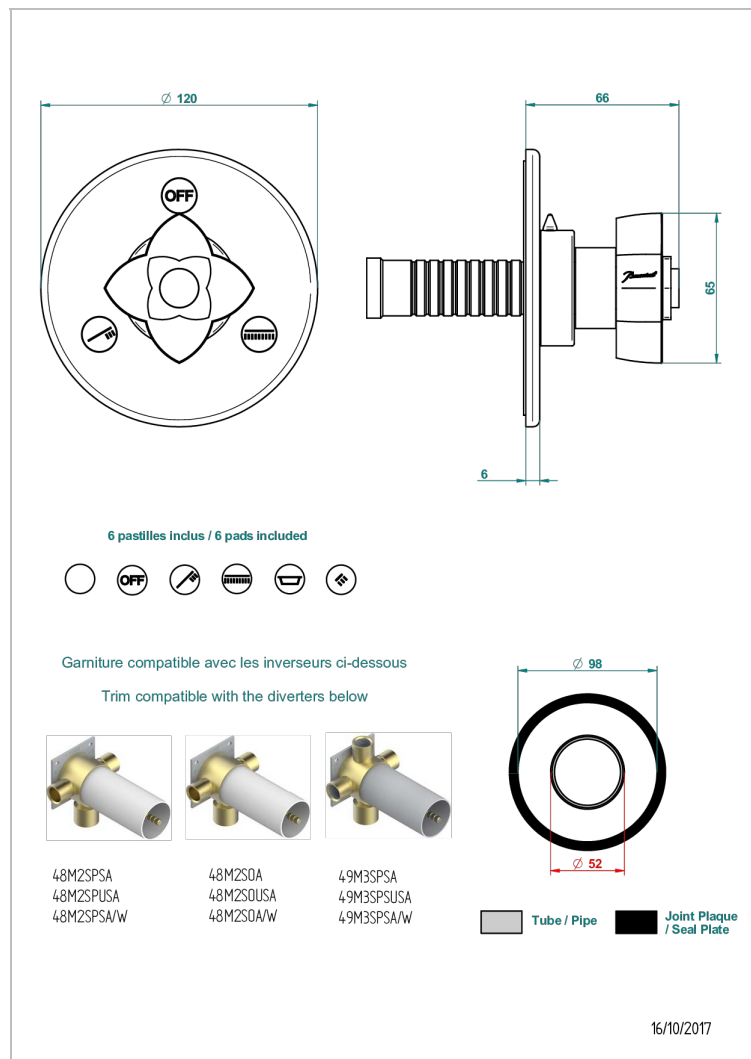

PETALE DE CRISTAL, ЧЕРНЫЙ ХРУСТАЛЬ

U6D-48M2SB

Trim for wall mounted diverter, 2 ways - ref. 48M2 and 3 ways - ref. 49M3

ХАРАКТЕРИСТИКИ

- Pétale de Cristal, черный хрусталь
- Trim for wall mounted diverter, 2 ways - ref. 48M2 and 3 ways - ref. 49M3

СВЯЗАННЫЕ ТОВАРНЫЕ ПОЗИЦИИ

- Ref. G00-48M2SOA Wall mounted 3-way diverter with ceramic cartridge for concealed installation- 1 inlet 3/4" and 2 outlets 1/2" without stop position, without trim
- Ref. G00-48M2SPSA Wall mounted 3-way diverter with ceramic cartridge for concealed installation, 1 inlet 3/4" and 2 outlets 1/2" with stop position, without trim
- Ref. G00-49M3SPSA Wall mounted 4-way diverter with ceramic cartridge for concealed installation- 1 inlet 3/4" and 3 outlets 1/2" with stop position, without trim