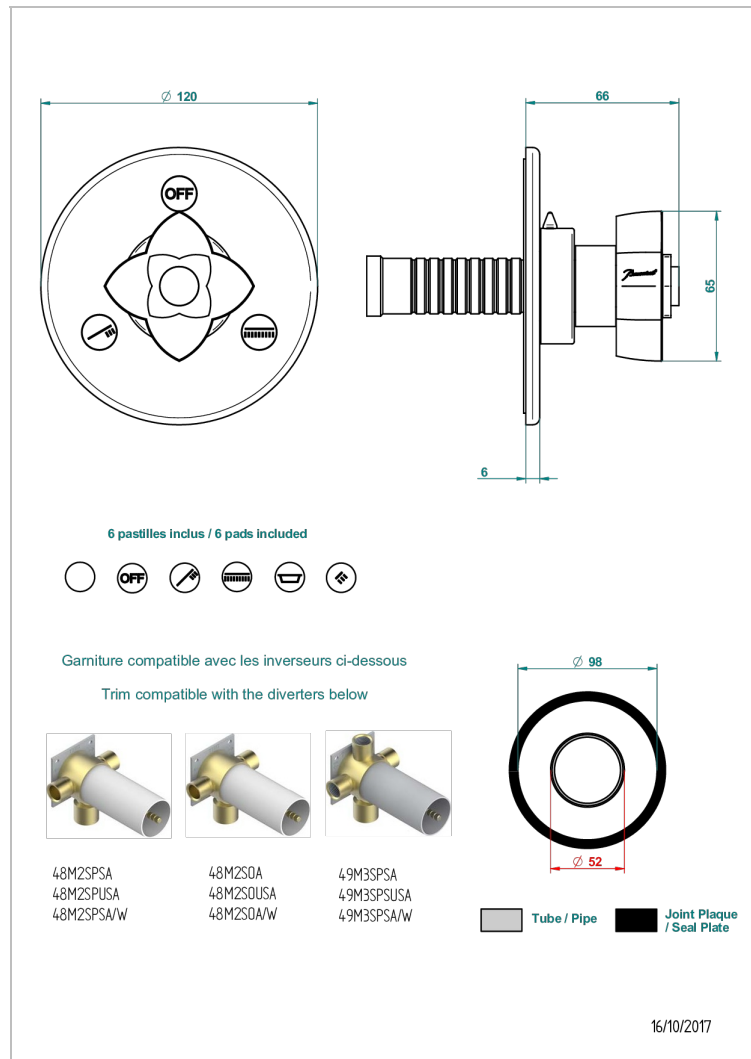

PETALE DE CRISTAL - BLACK CRYSTAL

U6D-48M2SB

Trim for wall mounted diverter, 2 ways - ref. 48M2 and 3 ways - ref. 49M3

CHARACTERISTIC

- Pétale de Cristal - Black crystal
- Trim for wall mounted diverter, 2 ways - ref. 48M2 and 3 ways - ref. 49M3

RELATED SKU'S

- Ref. G00-48M2SOA Wall mounted 3-way diverter with ceramic cartridge for concealed installation- 1 inlet 3/4" and 2 outlets 1/2" without stop position, without trim
- Ref. G00-48M2SPSA Wall mounted 3-way diverter with ceramic cartridge for concealed installation, 1 inlet 3/4" and 2 outlets 1/2" with stop position, without trim
- Ref. G00-49M3SPSA Wall mounted 4-way diverter with ceramic cartridge for concealed installation- 1 inlet 3/4" and 3 outlets 1/2" with stop position, without trim