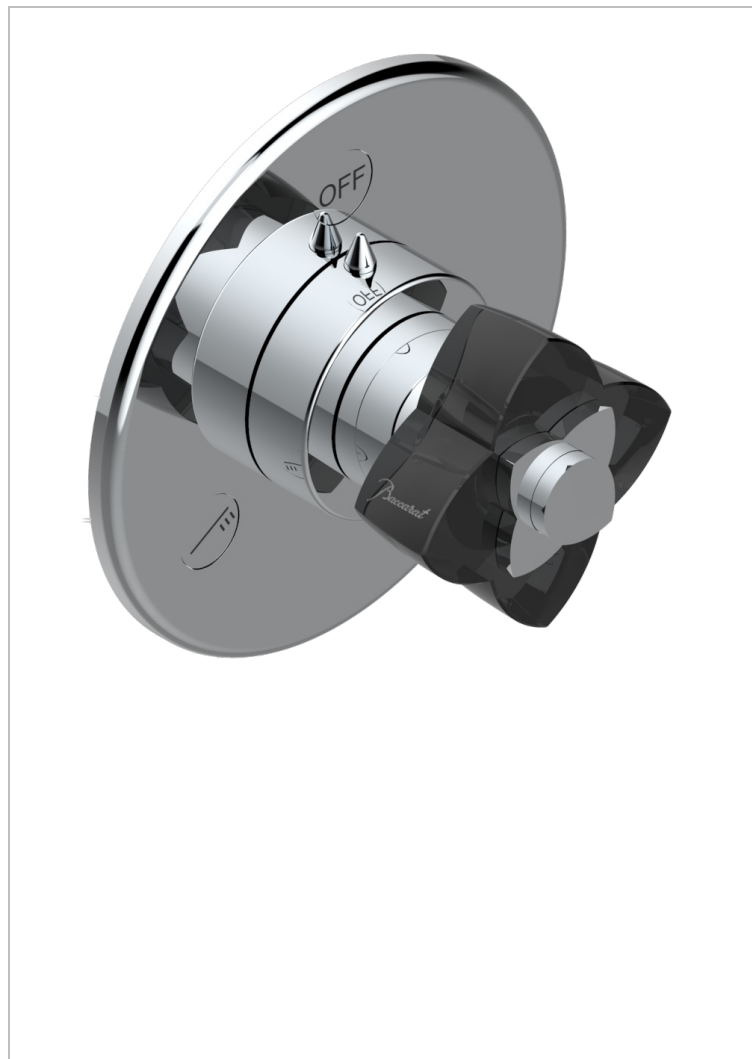

PETALE DE CRISTAL - BLACK CRYSTAL

U6D-48M2SB

Trim for wall mounted diverter, 2 ways - ref. 48M2 and 3 ways - ref. 49M3

CHARACTERISTIC

- Pétale de Cristal - Black crystal
- Trim for wall mounted diverter, 2 ways - ref. 48M2 and 3 ways - ref. 49M3

RELATED SKU'S

- Ref. G00-48M2SOA Wall mounted 3-way diverter with ceramic cartridge for concealed installation- 1 inlet 3/4" and 2 outlets 1/2" without stop position, without trim
- Ref. G00-48M2SPSA Wall mounted 3-way diverter with ceramic cartridge for concealed installation, 1 inlet 3/4" and 2 outlets 1/2" with stop position, without trim
- Ref. G00-49M3SPSA Wall mounted 4-way diverter with ceramic cartridge for concealed installation- 1 inlet 3/4" and 3 outlets 1/2" with stop position, without trim