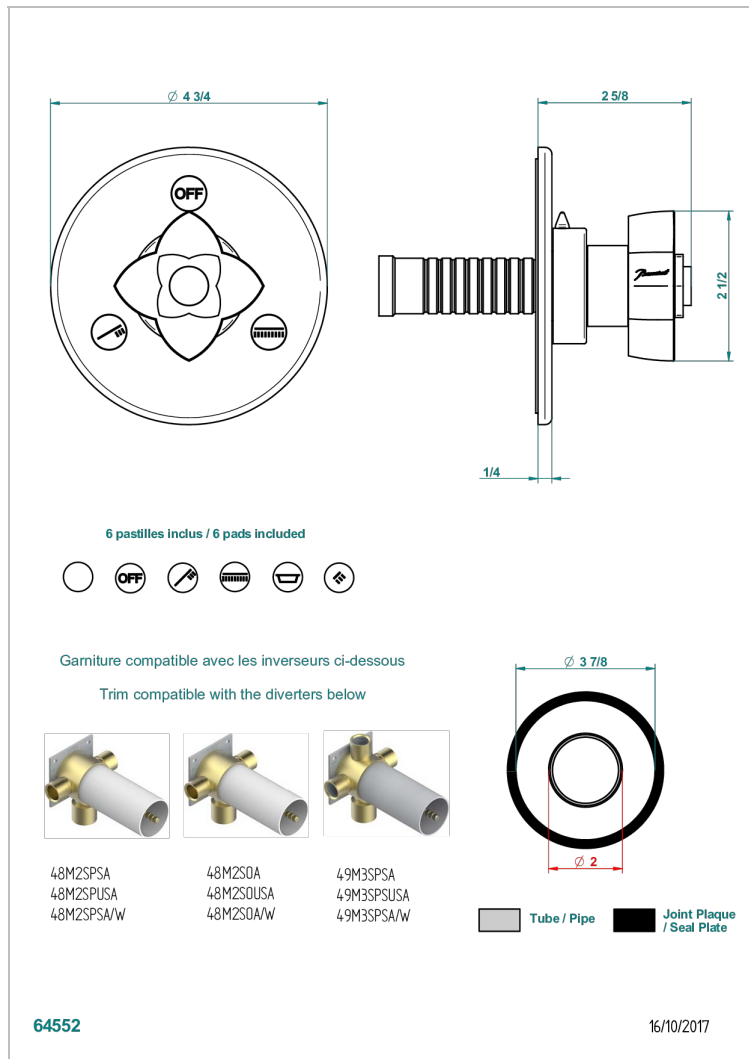

PETALE DE CRISTAL, ЧЕРНЫЙ ХРУСТАЛЬ

U6D-48M2SB

Trim for wall mounted diverter, 2 ways - ref. 48M2 and 3 ways - ref. 49M3

ХАРАКТЕРИСТИКИ

- Pétale de Cristal, черный хрусталь
- Trim for wall mounted diverter, 2 ways - ref. 48M2 and 3 ways - ref. 49M3

СВЯЗАННЫЕ ТОВАРНЫЕ ПОЗИЦИИ

- Ref. G00-48M2SOA Wall mounted 3-way diverter with ceramic cartridge for concealed installation- 1 inlet 3/4" and 2 outlets 1/2" without stop position, without trim
- Ref. G00-48M2SPSA Wall mounted 3-way diverter with ceramic cartridge for concealed installation, 1 inlet 3/4" and 2 outlets 1/2" with stop position, without trim
- Ref. G00-49M3SPSA Wall mounted 4-way diverter with ceramic cartridge for concealed installation- 1 inlet 3/4" and 3 outlets 1/2" with stop position, without trim