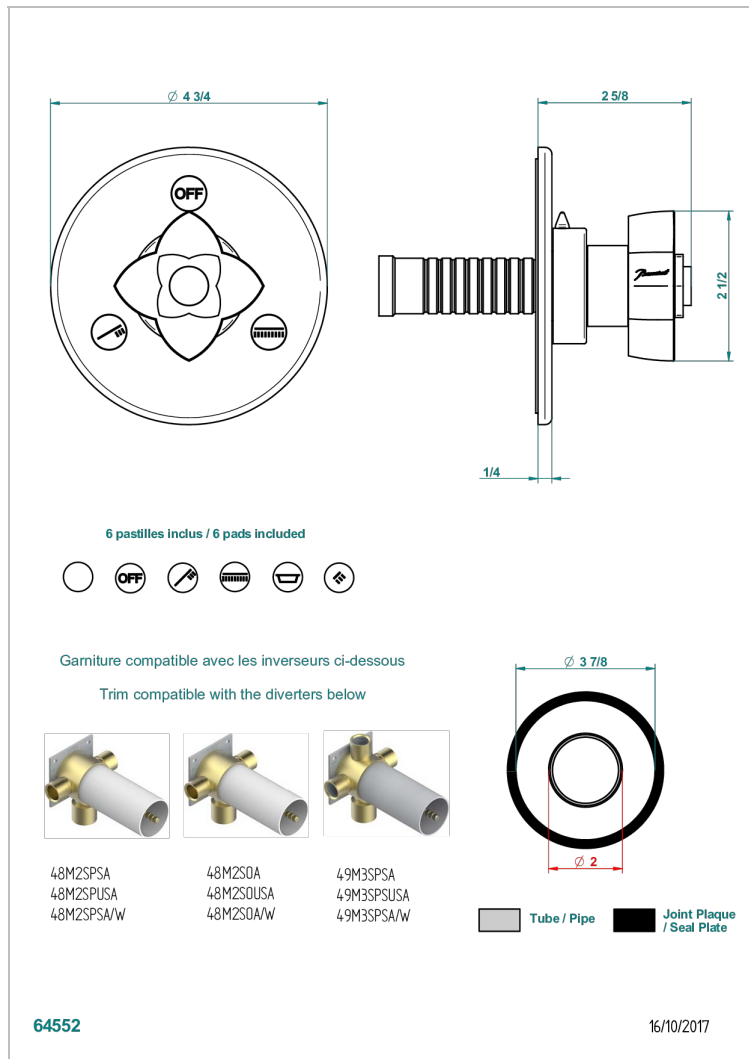

PETALE DE CRISTAL - BLACK CRYSTAL

U6D-48M2SB

Trim for wall mounted diverter, 2 ways - ref. 48M2 and 3 ways - ref. 49M3

CHARACTERISTIC

- Pétales de Cristal - Black crystal
- Trim for wall mounted diverter, 2 ways - ref. 48M2 and 3 ways - ref. 49M3

RELATED SKU'S

- Ref. G00-48M2SOA Wall mounted 3-way diverter with ceramic cartridge for concealed installation- 1 inlet 3/4" and 2 outlets 1/2" without stop position, without trim
- Ref. G00-48M2SPSA Wall mounted 3-way diverter with ceramic cartridge for concealed installation, 1 inlet 3/4" and 2 outlets 1/2" with stop position, without trim
- Ref. G00-49M3SPSA Wall mounted 4-way diverter with ceramic cartridge for concealed installation- 1 inlet 3/4" and 3 outlets 1/2" with stop position, without trim