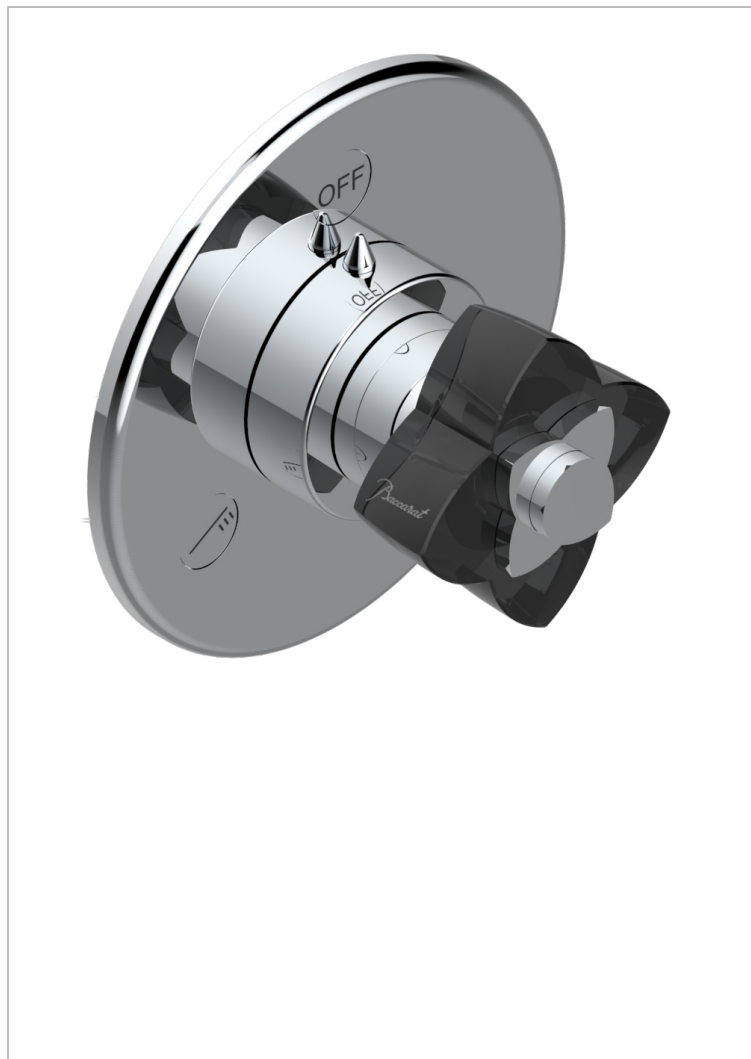

PETALE DE CRISTAL - BLACK CRYSTAL

U6D-48M2SB

Trim for wall mounted diverter, 2 ways - ref. 48M2 and 3 ways - ref. 49M3

CHARACTERISTIC

- Pétales de Cristal - Black crystal
- Trim for wall mounted diverter, 2 ways - ref. 48M2 and 3 ways - ref. 49M3

RELATED SKU'S

- Ref. G00-48M2SOA Wall mounted 3-way diverter with ceramic cartridge for concealed installation- 1 inlet 3/4" and 2 outlets 1/2" without stop position, without trim
- Ref. G00-48M2SPSA Wall mounted 3-way diverter with ceramic cartridge for concealed installation, 1 inlet 3/4" and 2 outlets 1/2" with stop position, without trim
- Ref. G00-49M3SPSA Wall mounted 4-way diverter with ceramic cartridge for concealed installation- 1 inlet 3/4" and 3 outlets 1/2" with stop position, without trim