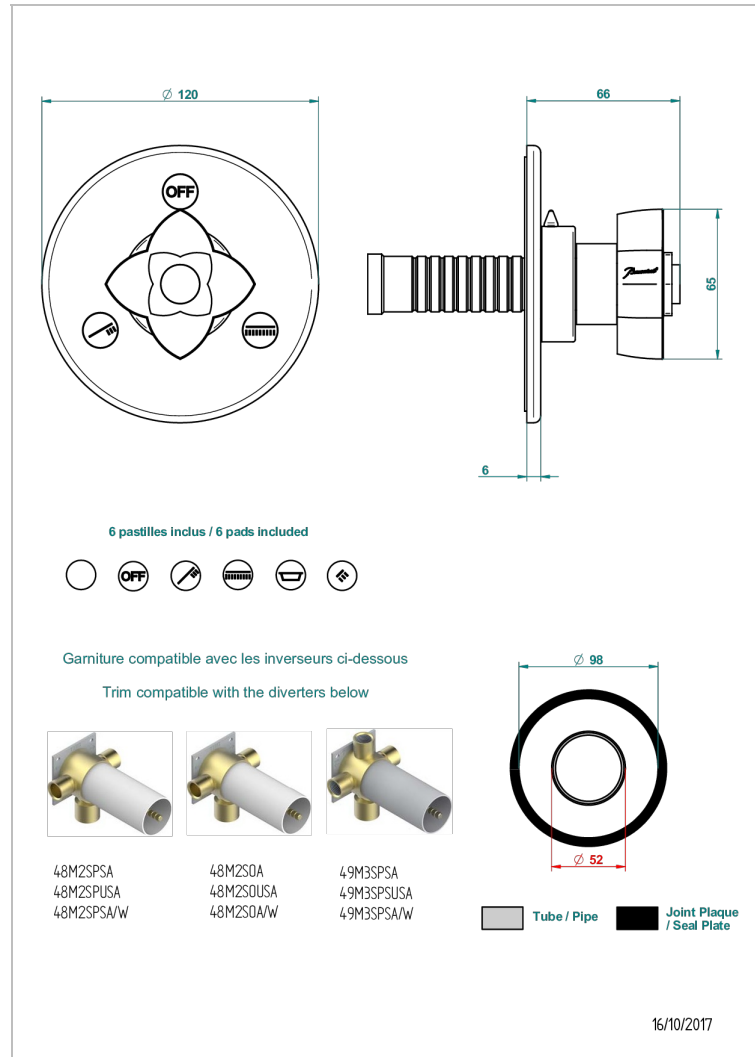

PETALE DE CRISTAL - RED CRYSTAL

U6C-48M2SB

Trim for wall mounted diverter - 2 ways ref.48M2 & 3 ways ref.49M3

CHARACTERISTIC

- Pétale de Cristal - Red crystal
- Trim for wall mounted diverter - 2 ways ref.48M2 & 3 ways ref.49M3

RELATED SKU'S

- Ref. G00-48M2SOUSA Wall mounted 3-way diverter with ceramic cartridge for concealed installation- 1 inlet 3/4" and 2 outlets 1/2" without shared ports no stop position - no trim
- Ref. G00-48M2SPSUSA Wall mounted 3-way diverter with ceramic cartridge for concealed installation- 1 inlet 3/4" and 2 outlets 1/2" with positive top, no shared ports - no trim
- Ref. G00-49M3SPSUSA Wall mounted 4-way diverter with ceramic cartridge for concealed installation- 1 inlet 3/4" and 3 outlets 1/2" with positive top, no shared ports - no trim