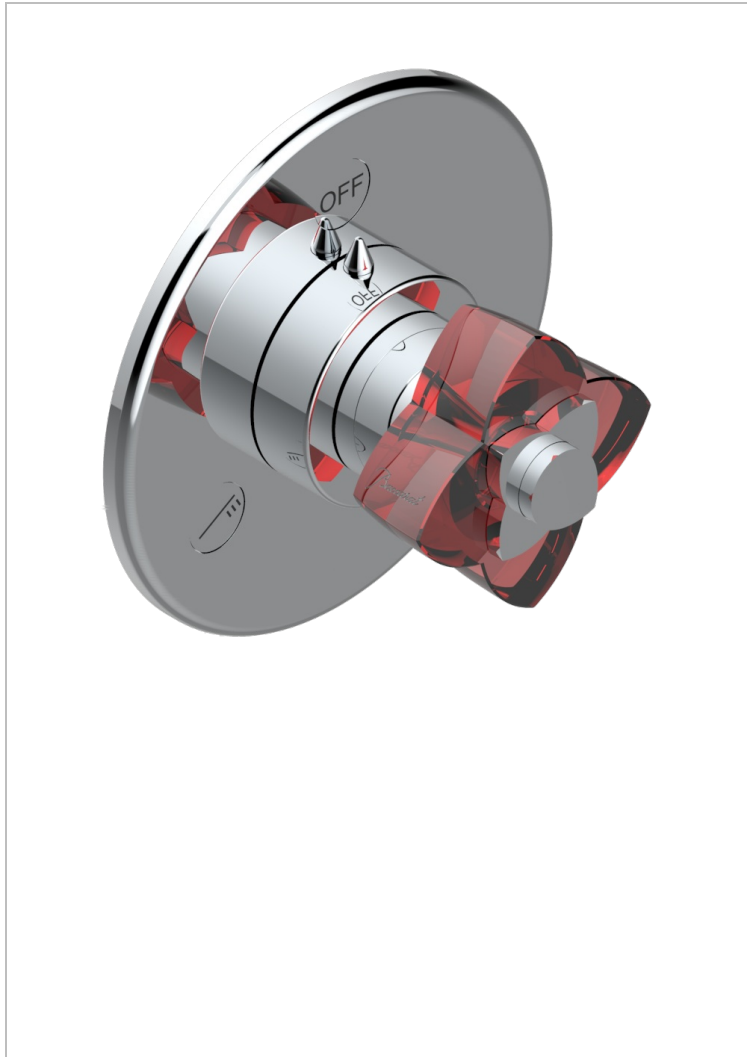

PETALE DE CRISTAL - RED CRYSTAL

U6C-48M2SB

Trim for wall mounted diverter - 2 ways ref.48M2 & 3 ways ref.49M3

CHARACTERISTIC

- Pétale de Cristal - Red crystal
- Trim for wall mounted diverter - 2 ways ref.48M2 & 3 ways ref.49M3

RELATED SKU'S

- Ref. G00-48M2SOUSA Wall mounted 3-way diverter with ceramic cartridge for concealed installation- 1 inlet 3/4" and 2 outlets 1/2" without shared ports no stop position - no trim
- Ref. G00-48M2SPSUSA Wall mounted 3-way diverter with ceramic cartridge for concealed installation- 1 inlet 3/4" and 2 outlets 1/2" with positive top, no shared ports - no trim
- Ref. G00-49M3SPSUSA Wall mounted 4-way diverter with ceramic cartridge for concealed installation- 1 inlet 3/4" and 3 outlets 1/2" with positive top, no shared ports - no trim

AVAILABLE FINITIONS

Black ceram - D30
Blush PVD - H62
Brass color PVD - H49
Brown bronze color PVD - F33
Chrome polished - A02
Chrome polished / gold polished - G02

Copper antique matt, coated - H07
Gold color PVD - H52
Gold mat - F07
Gold polished - F01
Graphite PVD - H64
Light coated bronze - D01