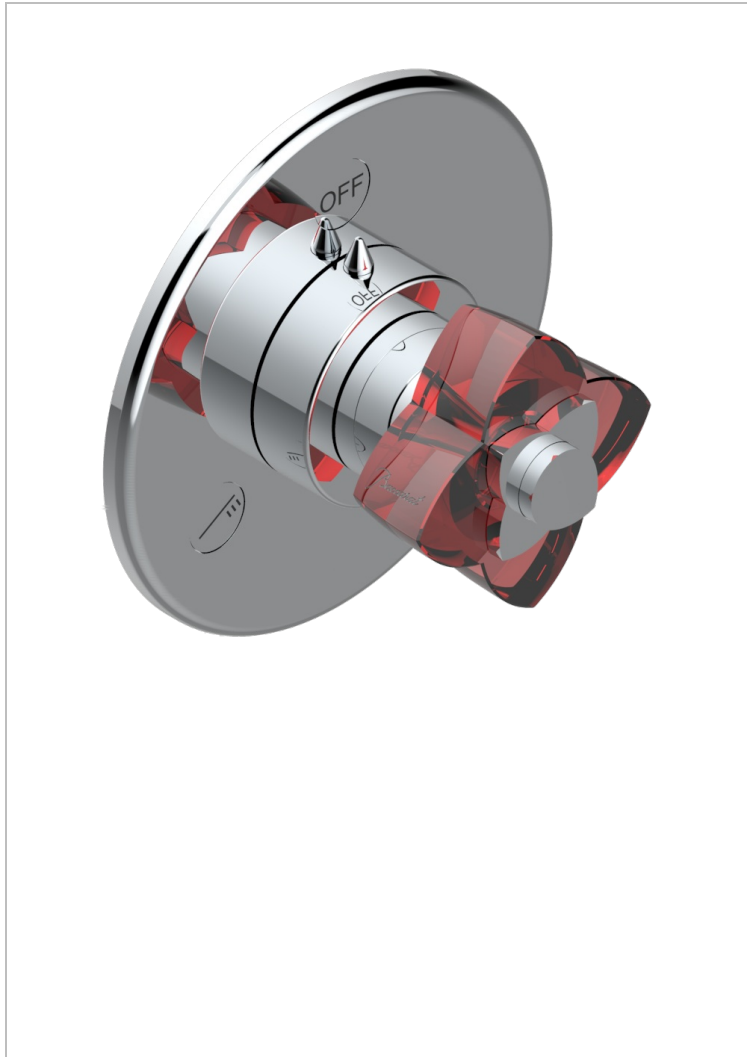

PETALE DE CRISTAL - RED CRYSTAL

U6C-48M2SB

Trim for wall mounted diverter - 2 ways ref.48M2 & 3 ways ref.49M3

CHARACTERISTIC

- Pétales de Cristal - Red crystal
- Trim for wall mounted diverter - 2 ways ref.48M2 & 3 ways ref.49M3

RELATED SKU'S

- Ref. G00-48M2SOUSA Wall mounted 3-way diverter with ceramic cartridge for concealed installation- 1 inlet 3/4" and 2 outlets 1/2" without shared ports no stop position - no trim
- Ref. G00-48M2SPSUSA Wall mounted 3-way diverter with ceramic cartridge for concealed installation- 1 inlet 3/4" and 2 outlets 1/2" with positive top, no shared ports - no trim
- Ref. G00-49M3SPSUSA Wall mounted 4-way diverter with ceramic cartridge for concealed installation- 1 inlet 3/4" and 3 outlets 1/2" with positive top, no shared ports - no trim

AVAILABLE FINITIONS

Black ceram - D30
Blush PVD - H62
Brass color PVD - H49
Brown bronze color PVD - F33
Chrome polished - A02
Chrome polished / gold polished - G02

Copper antique matt, coated - H07
Gold color PVD - H52
Gold mat - F07
Gold polished - F01
Graphite PVD - H64
Light coated bronze - D01