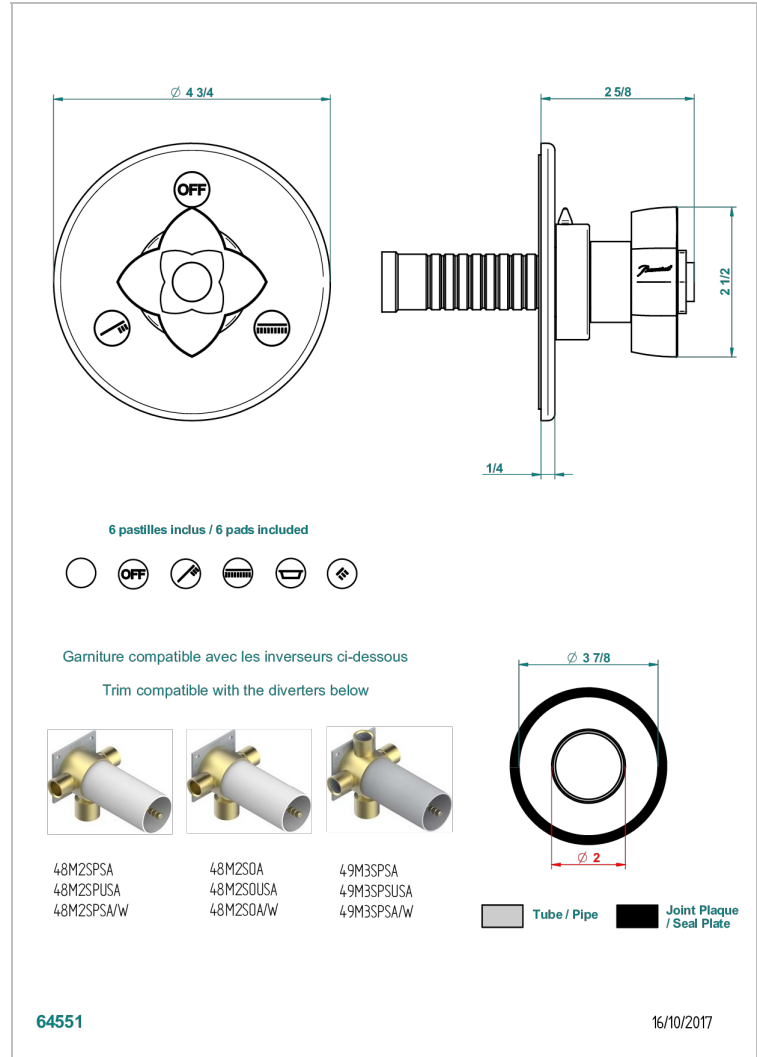

PETALE DE CRISTAL - RED CRYSTAL

U6C-48M2SB

Trim for wall mounted diverter - 2 ways ref.48M2 & 3 ways ref.49M3

CHARACTERISTIC

- Pétales de Cristal - Red crystal
- Trim for wall mounted diverter - 2 ways ref.48M2 & 3 ways ref.49M3

RELATED SKU'S

- Ref. G00-48M2SOUSA Wall mounted 3-way diverter with ceramic cartridge for concealed installation- 1 inlet 3/4" and 2 outlets 1/2" without shared ports no stop position - no trim
- Ref. G00-48M2SPSUSA Wall mounted 3-way diverter with ceramic cartridge for concealed installation- 1 inlet 3/4" and 2 outlets 1/2" with positive top, no shared ports - no trim
- Ref. G00-49M3SPSUSA Wall mounted 4-way diverter with ceramic cartridge for concealed installation- 1 inlet 3/4" and 3 outlets 1/2" with positive top, no shared ports - no trim