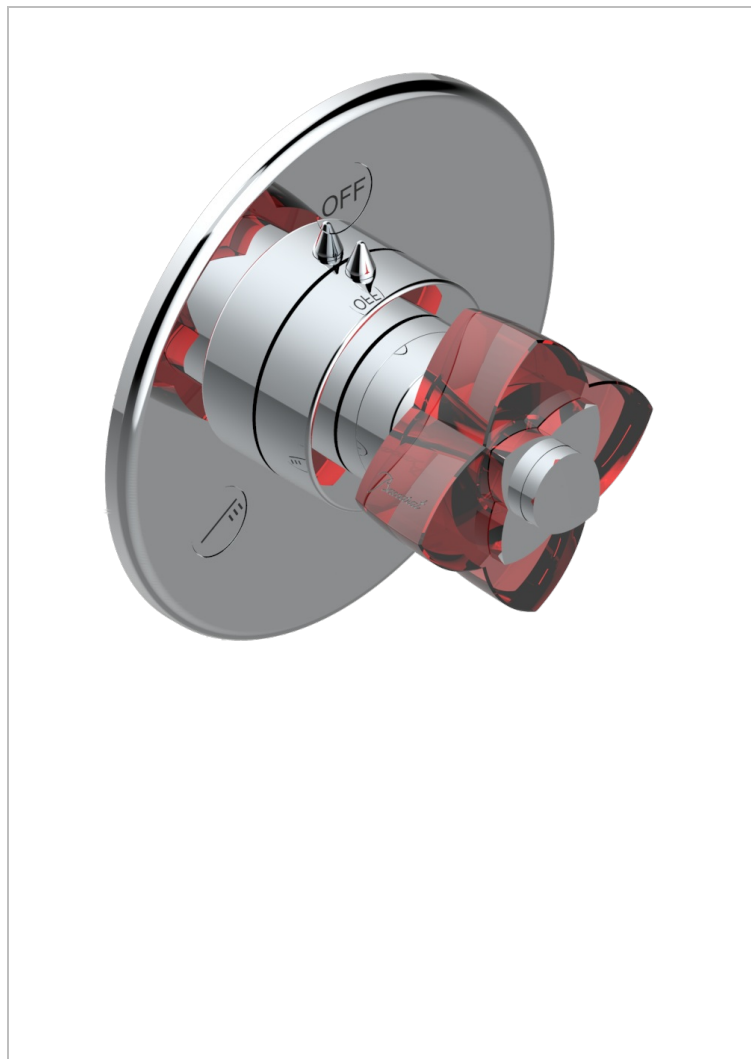

PETALE DE CRISTAL - RED CRYSTAL

U6C-48M2SB

Trim for wall mounted diverter, 2 ways - ref. 48M2 and 3 ways - ref. 49M3

CHARACTERISTIC

- Pétale de Cristal - Red crystal
- Trim for wall mounted diverter, 2 ways - ref. 48M2 and 3 ways - ref. 49M3

RELATED SKU'S

- Ref. G00-48M2SOA Wall mounted 3-way diverter with ceramic cartridge for concealed installation- 1 inlet 3/4" and 2 outlets 1/2" without stop position, without trim
- Ref. G00-48M2SPSA Wall mounted 3-way diverter with ceramic cartridge for concealed installation, 1 inlet 3/4" and 2 outlets 1/2" with stop position, without trim
- Ref. G00-49M3SPSA Wall mounted 4-way diverter with ceramic cartridge for concealed installation- 1 inlet 3/4" and 3 outlets 1/2" with stop position, without trim

AVAILABLE FINITIONS

Antique nickel - H28
Black ceram - D30
Blush PVD - H62
Brass color PVD - H49
Brown bronze color PVD - F33
Gold color PVD - H52

Graphite PVD - H64
Lacquered light bronze - D01
Matt Umber PVD - H67
Matt blush PVD - H60
Matt brass color PVD - H50
Matt brown bronze color PVD - F34