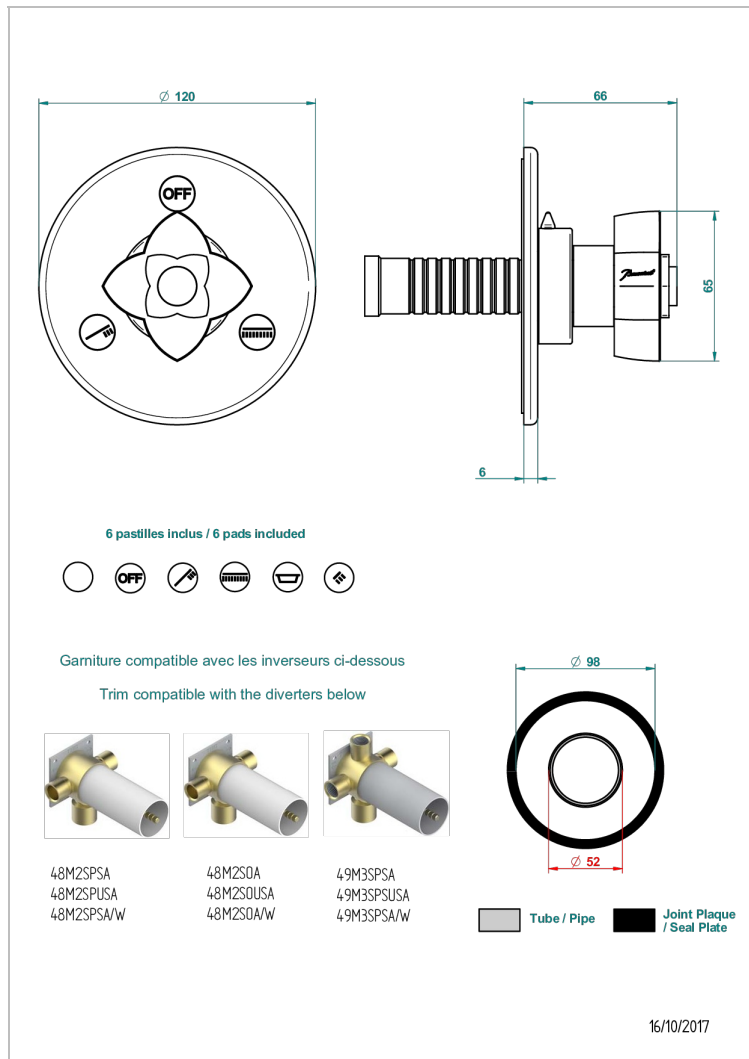

PETALE DE CRISTAL - RED CRYSTAL

U6C-48M2SB

Trim for wall mounted diverter, 2 ways - ref. 48M2 and 3 ways - ref. 49M3

CHARACTERISTIC

- Pétale de Cristal - Red crystal
- Trim for wall mounted diverter, 2 ways - ref. 48M2 and 3 ways - ref. 49M3

RELATED SKU'S

- Ref. G00-48M2SOA Wall mounted 3-way diverter with ceramic cartridge for concealed installation- 1 inlet 3/4" and 2 outlets 1/2" without stop position, without trim
- Ref. G00-48M2SPSA Wall mounted 3-way diverter with ceramic cartridge for concealed installation, 1 inlet 3/4" and 2 outlets 1/2" with stop position, without trim
- Ref. G00-49M3SPSA Wall mounted 4-way diverter with ceramic cartridge for concealed installation- 1 inlet 3/4" and 3 outlets 1/2" with stop position, without trim